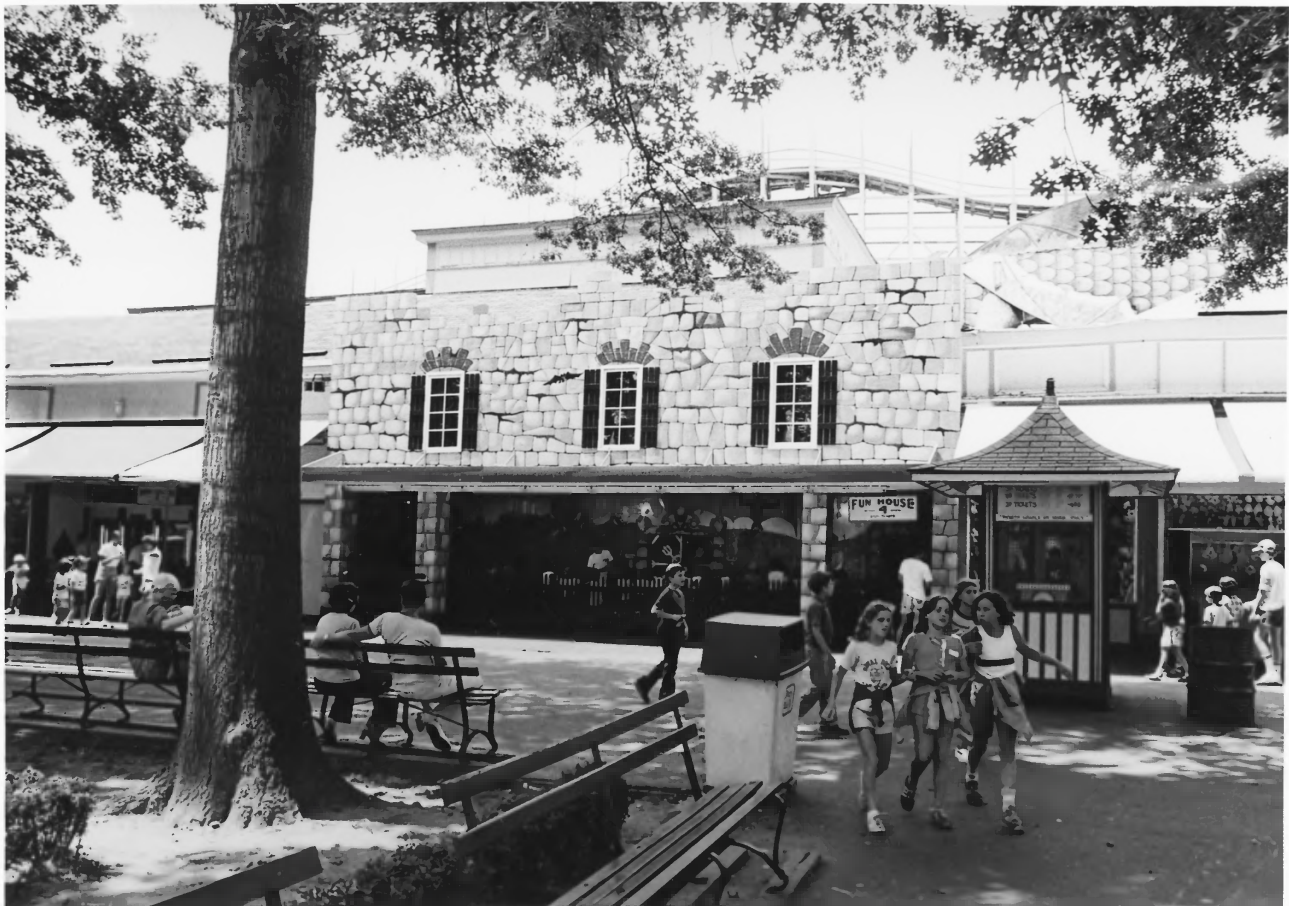

Playland Amusement Park

11

Rye, Westchester County

Photo: Wes Haynes, June, 1979

Neg: Div. for Hist. Pres., Albany, NY

Dragon Coaster with Original Colonnade &  
Colonnade Pavilions

View: Northwest

FEB 29 1980