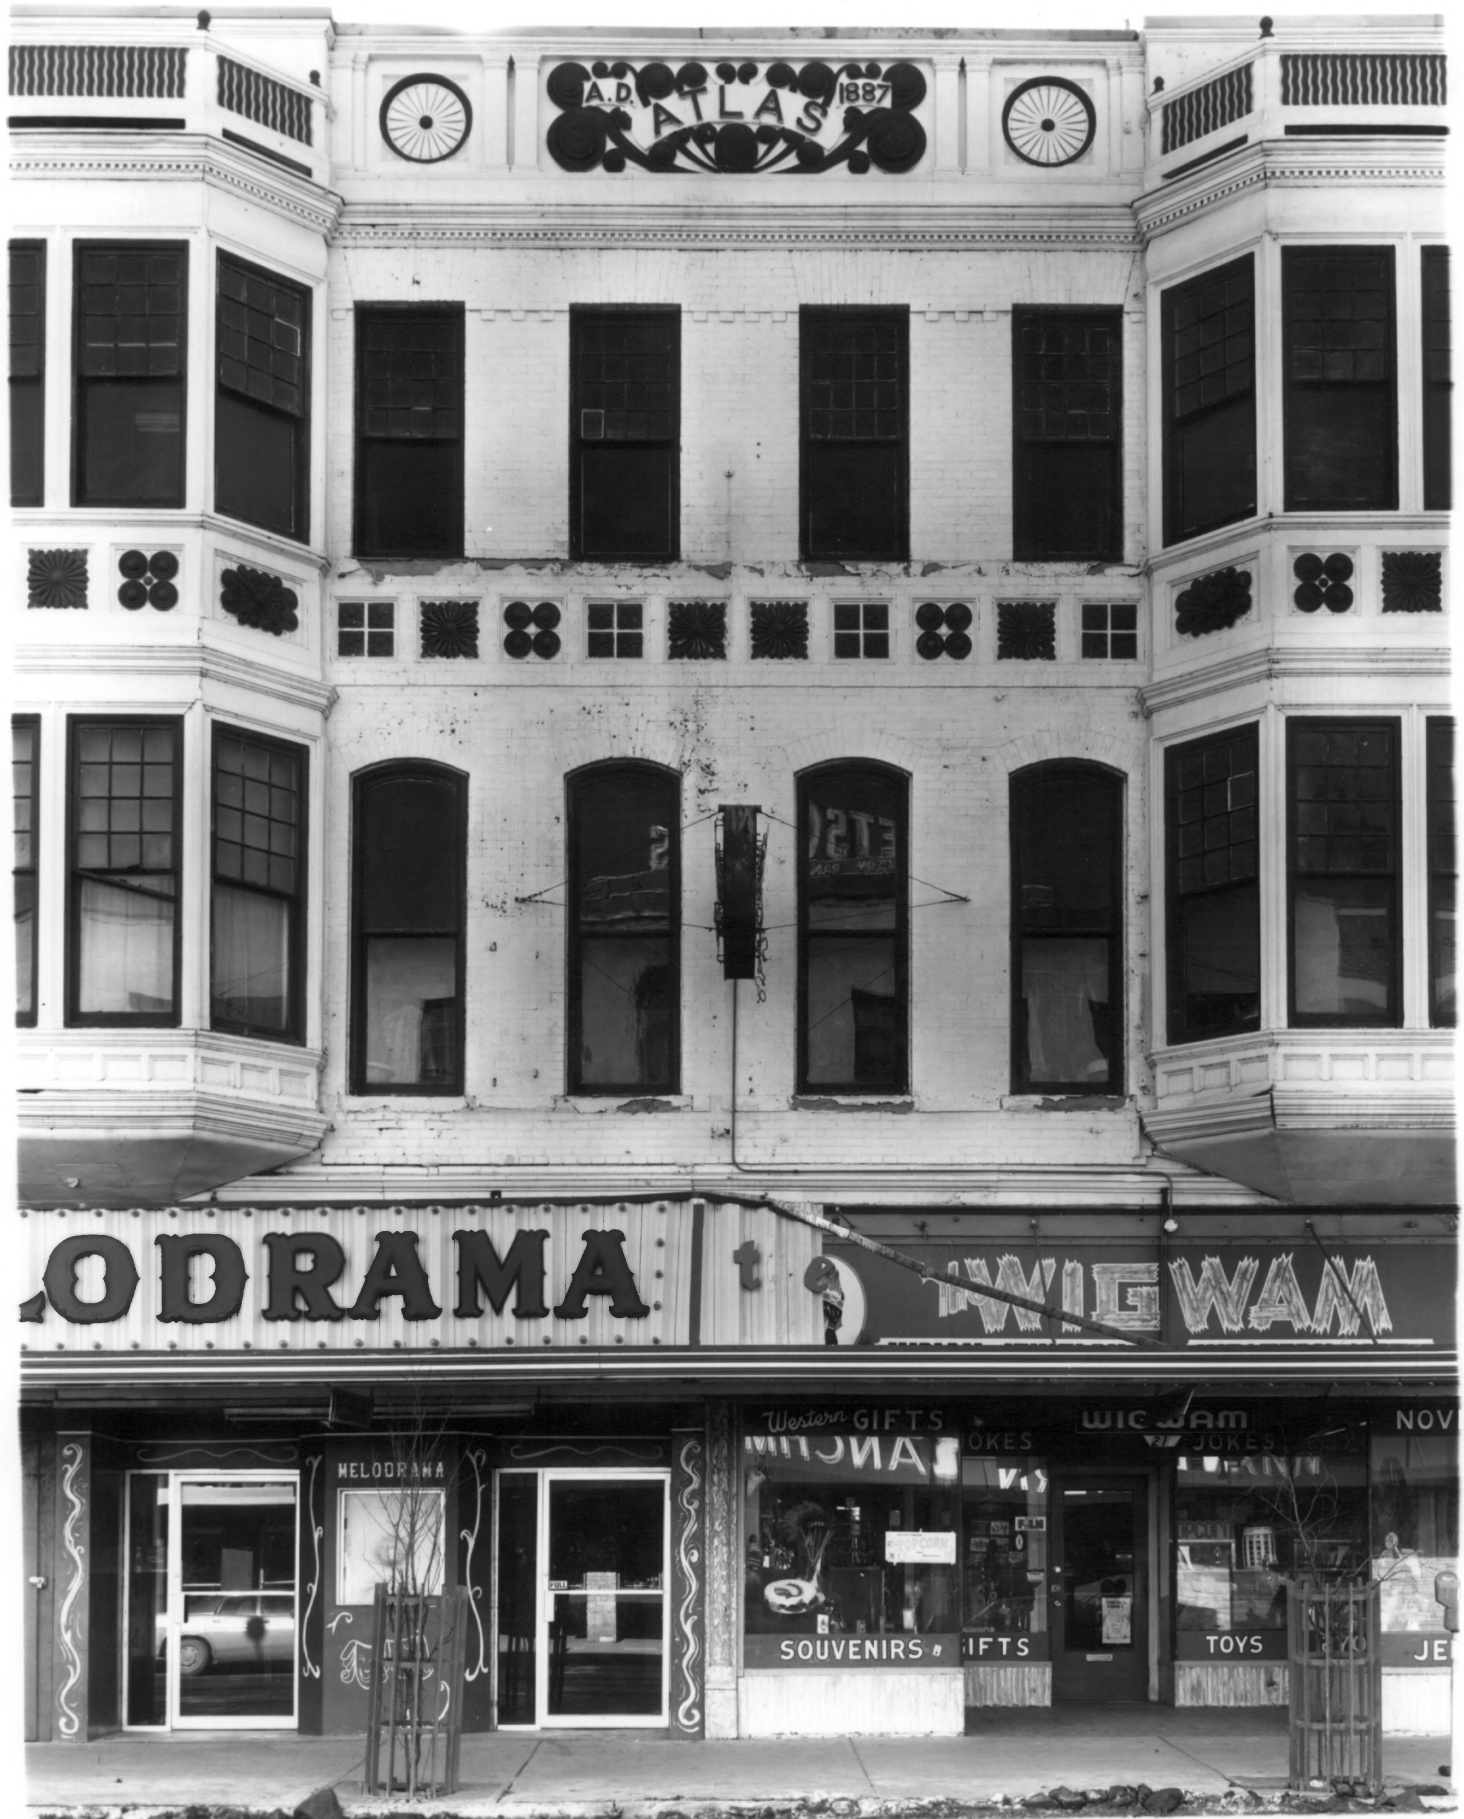

A.D. ATLAS 1887

ODRAMA

WIGWAM

MELODRAMA

Western GIFTS

WIGWAM JOKES

NOV

SOUVENIRS & GIFTS

TOYS

JE