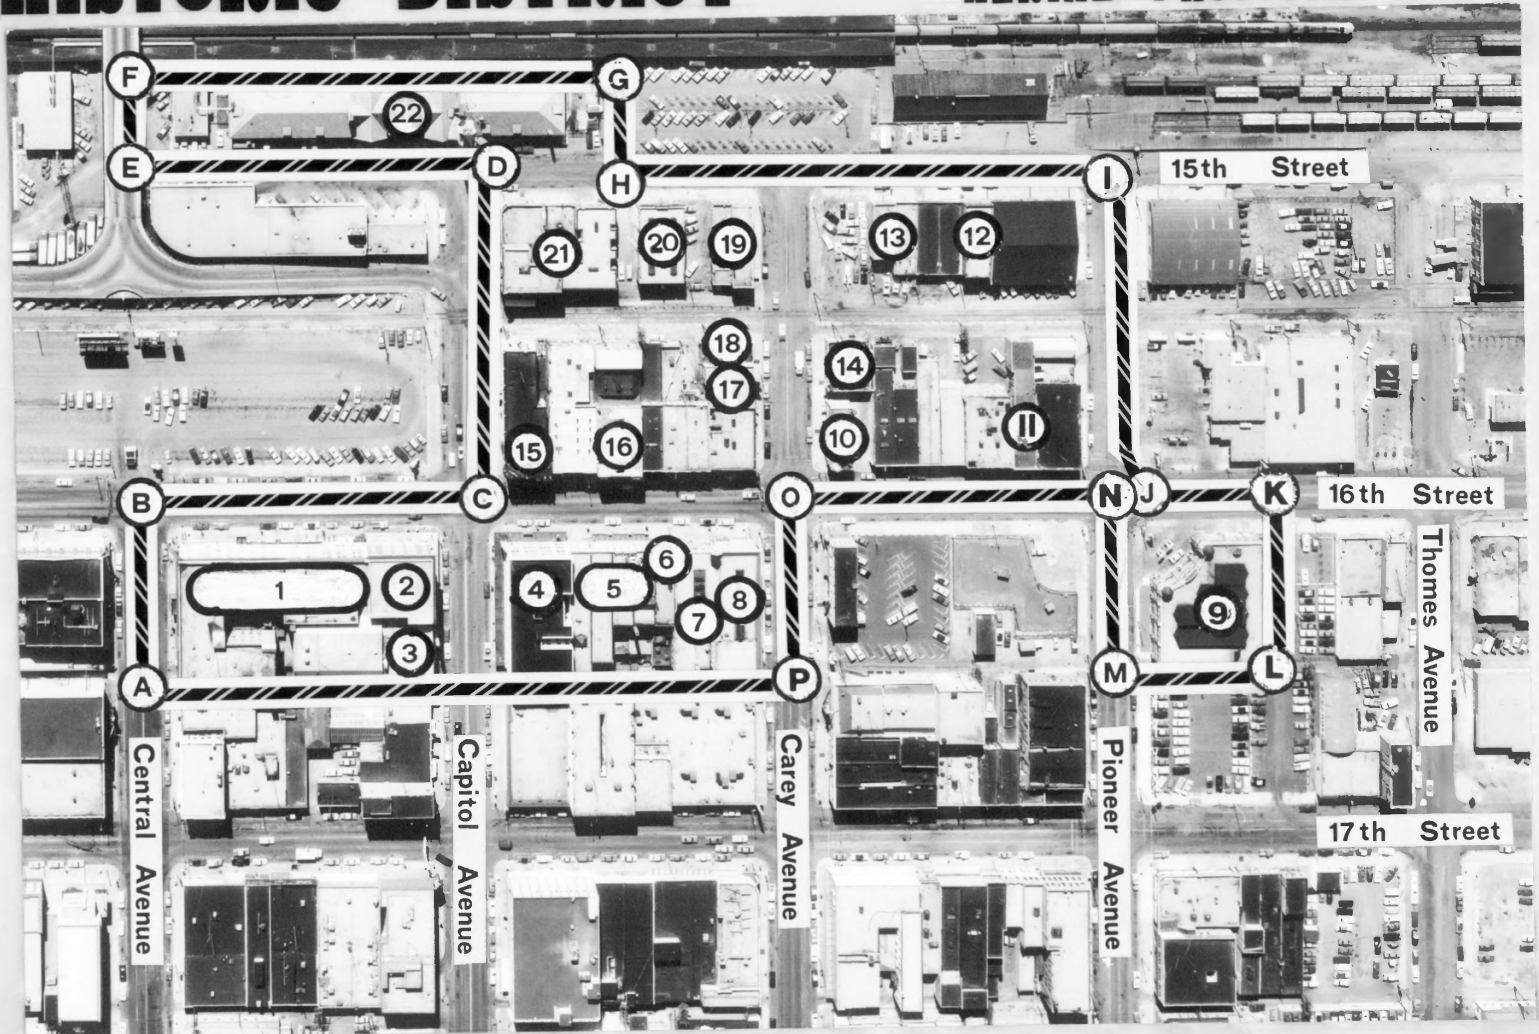

DOWNTOWN CHEYENNE HISTORIC DISTRICT

AERIAL PHOTOGRAPH

1" = 200'