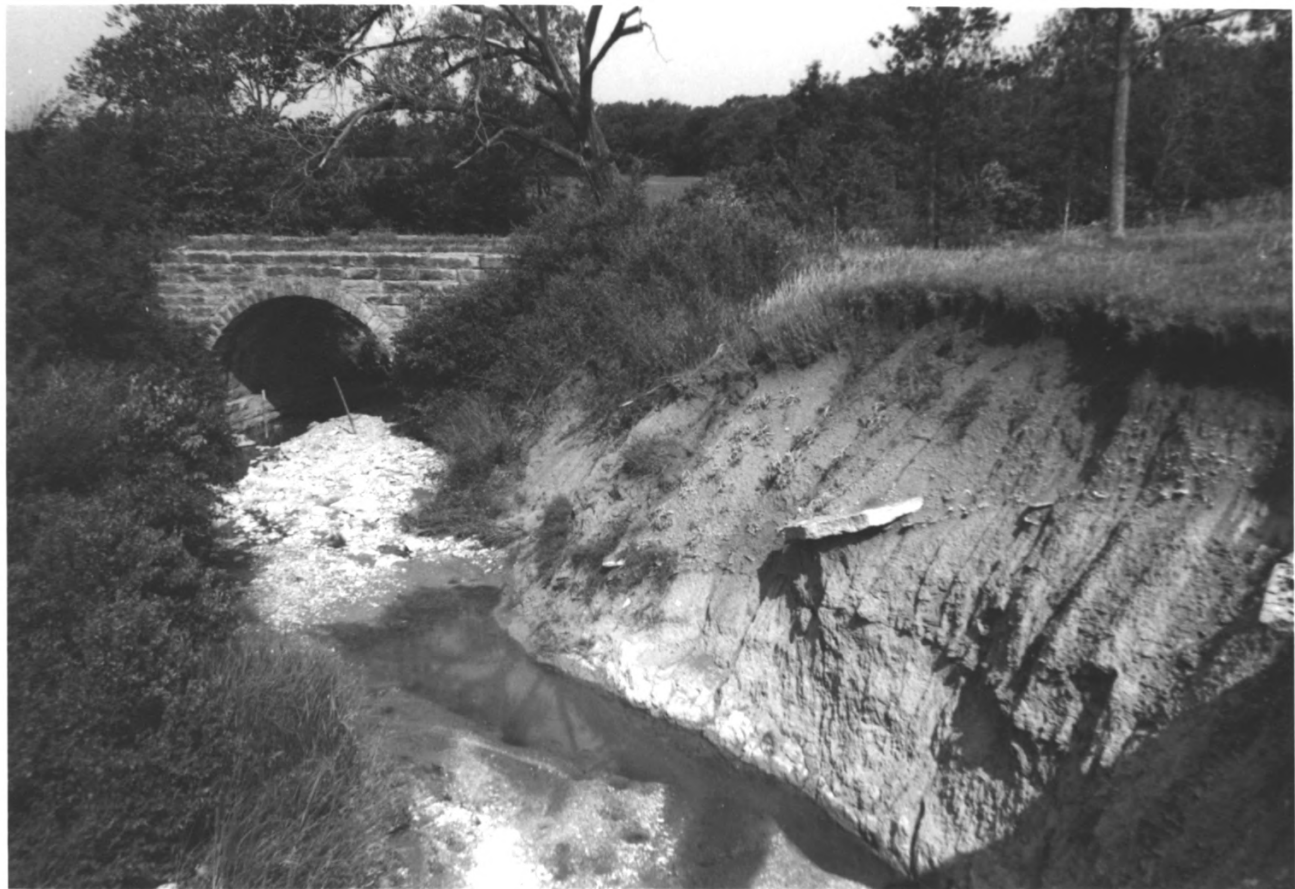

Vermillion Creek Tributary Stone Arch Bridge
Onaga, Kansas, Rural

Larry Jochims

July 20, 1984

Negative located at KSHS, Topeka, KS

East side looking southwest

3 of 4

5/30/85

Vermillion Creek Tributary Stone Arch Bridge
Onaga, Kansas, Rural