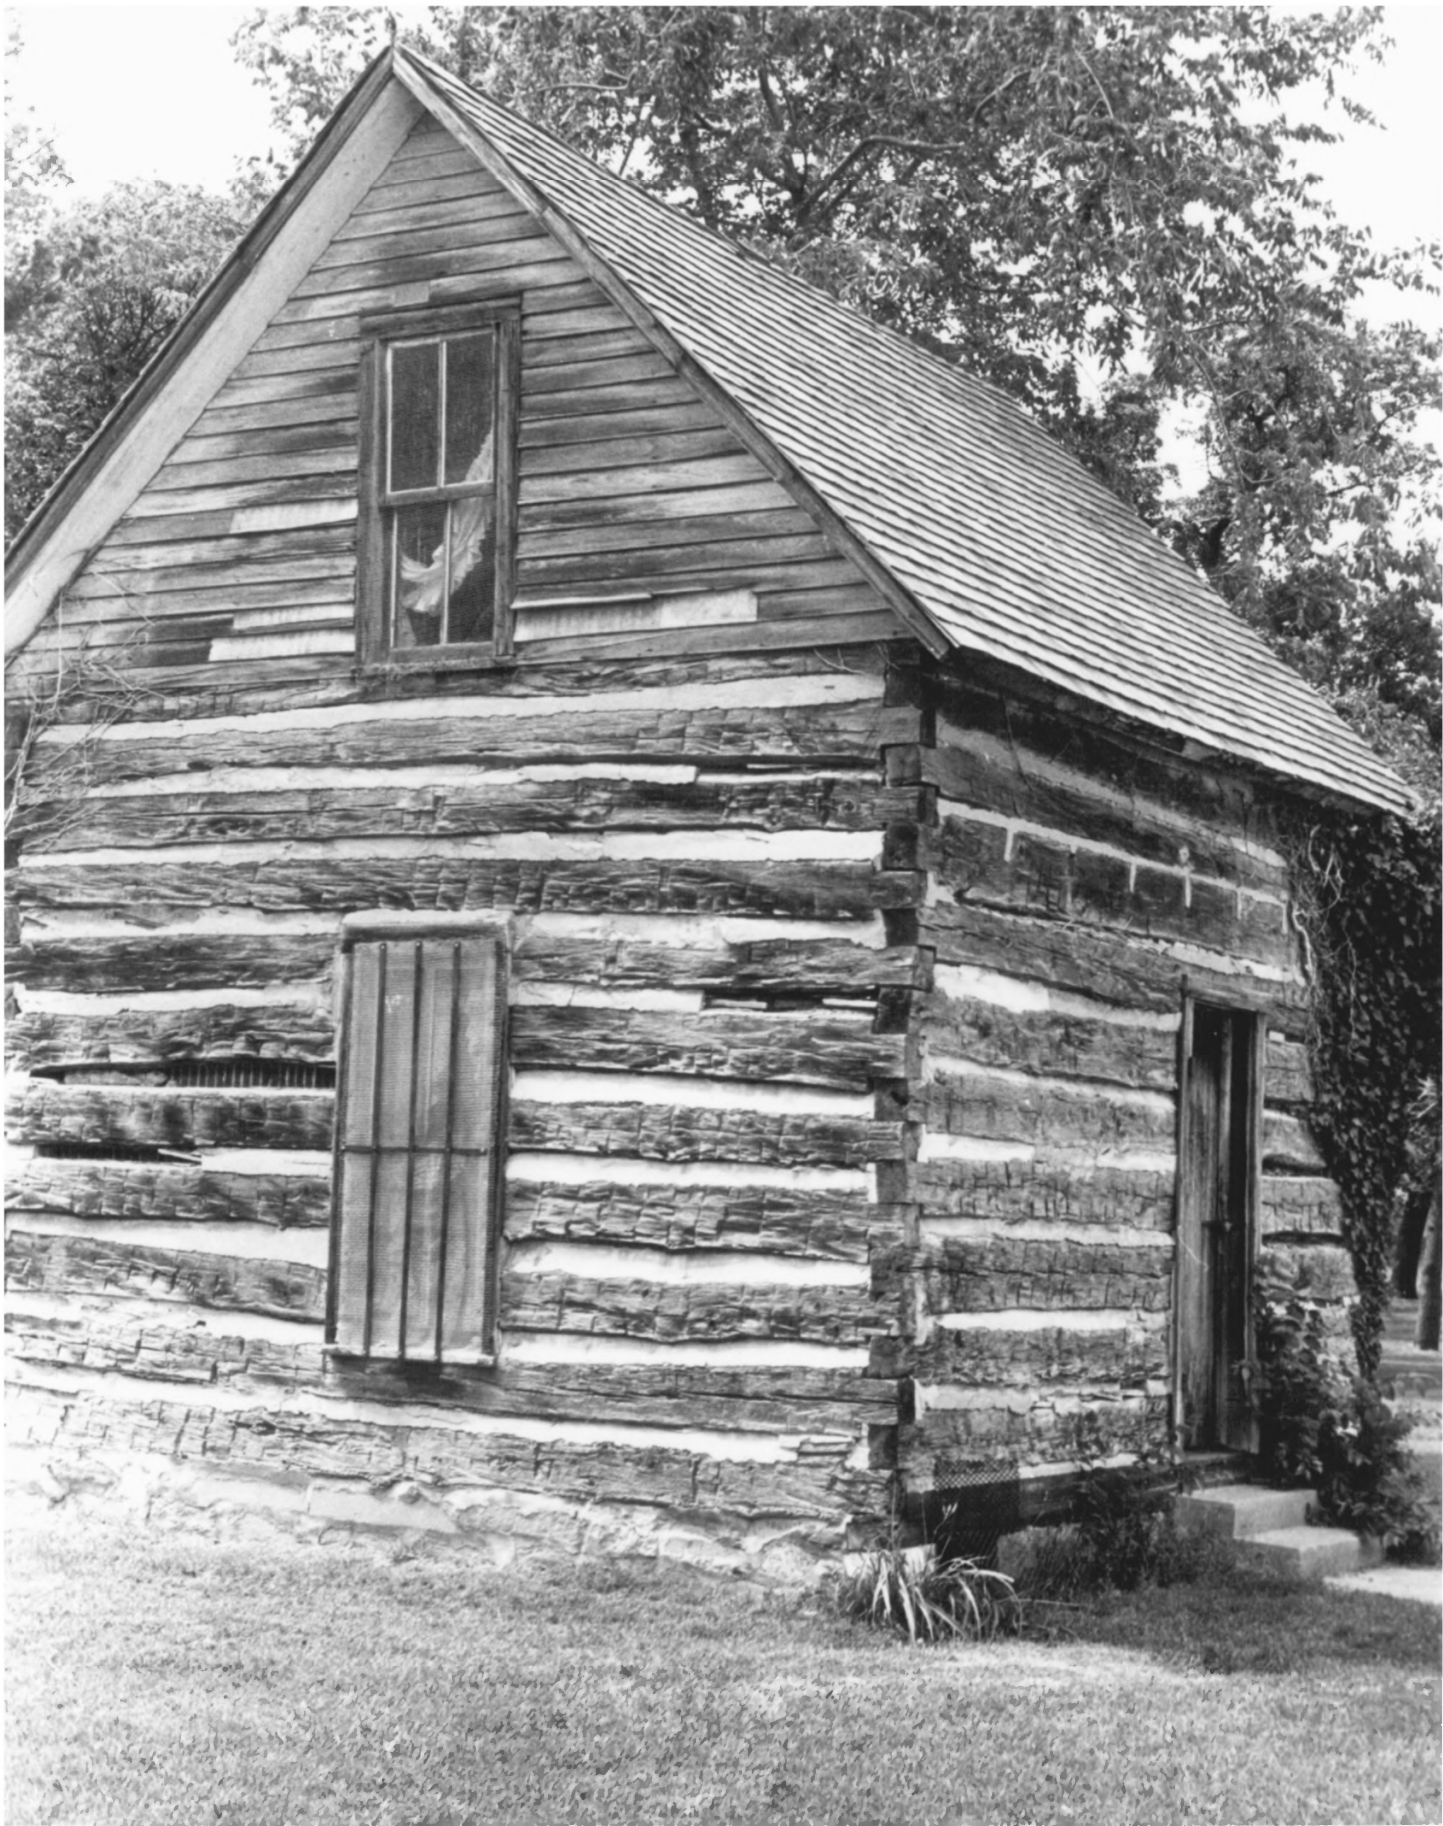

#1

Beard Cabin

Shawnee, Oklahoma

Photographer: Kathy Wright

June 1981

Oklahoma Historic Preservation Survey

Oklahoma State University

facing west

#2 Beard Cabin  
Shawnee, Oklahoma  
Photographer: Kathy Wright  
June 1981  
OHPS  
OSU  
facing southeast