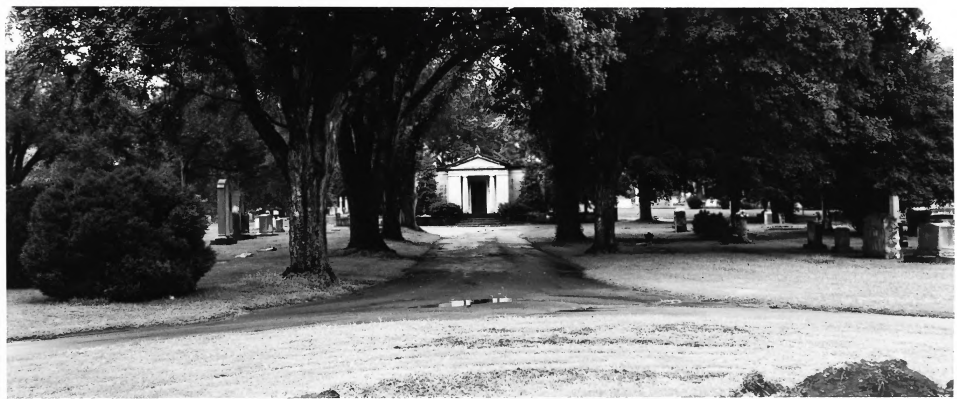

Something went wrong while we were encoding this page.  
Please check the log file to find out the details.

Mr. Olive - CEMENT

DAVIDSON County, TN

⑤ N. Olive Cemetery  
[DAVIDSON County, TN

Something went wrong while we were encoding this page.  
Please check the log file to find out the details.