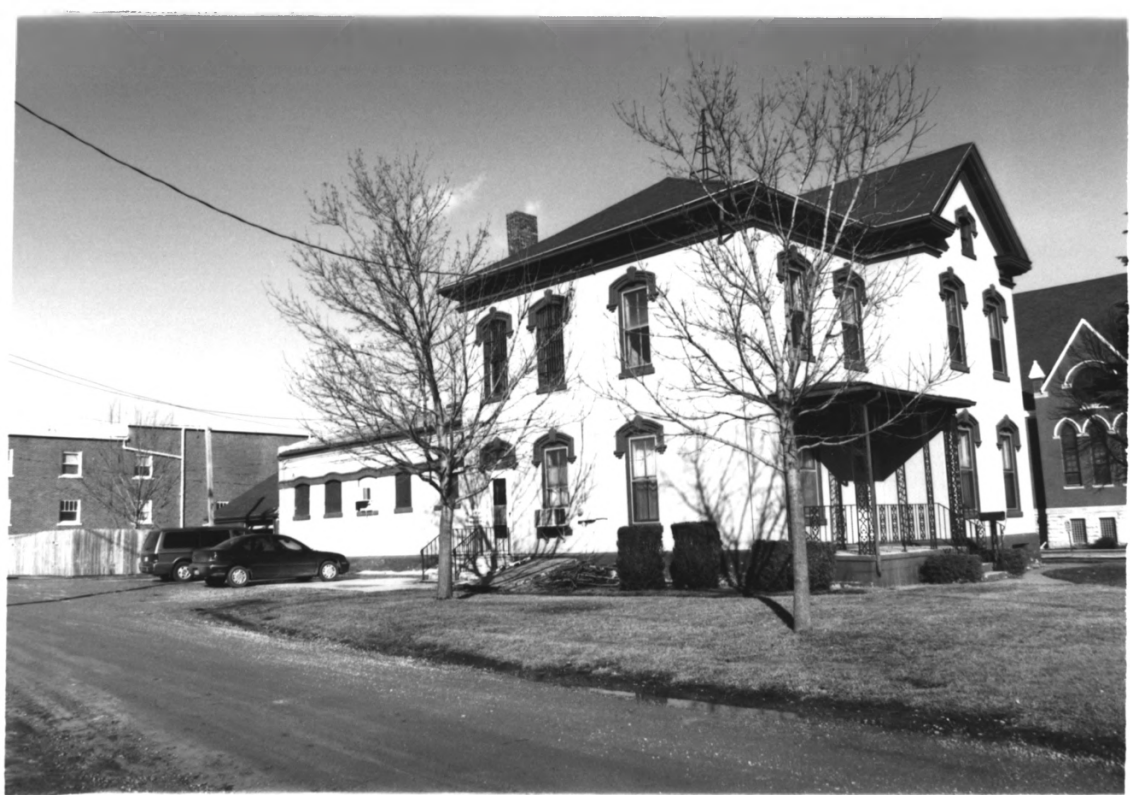

Franklin County Sherriff's Residence
and Jail

18 Central Ave E

Hampton (Franklin County) Iowa

Photo #1

Franklin County Sheriff's Residence
and Jail

18 Central Ave E

Hampton (Franklin County) Iowa

Photo # 2

Franklin County Sherriff's Residence
and Jail

18 Central Ave E

Hampton (Franklin County) IA

Photo #3

Franklin County Sherriff Residence
and Jail

18 Central Ave E

Hampton (Franklin County) Iowa

Photo # 4