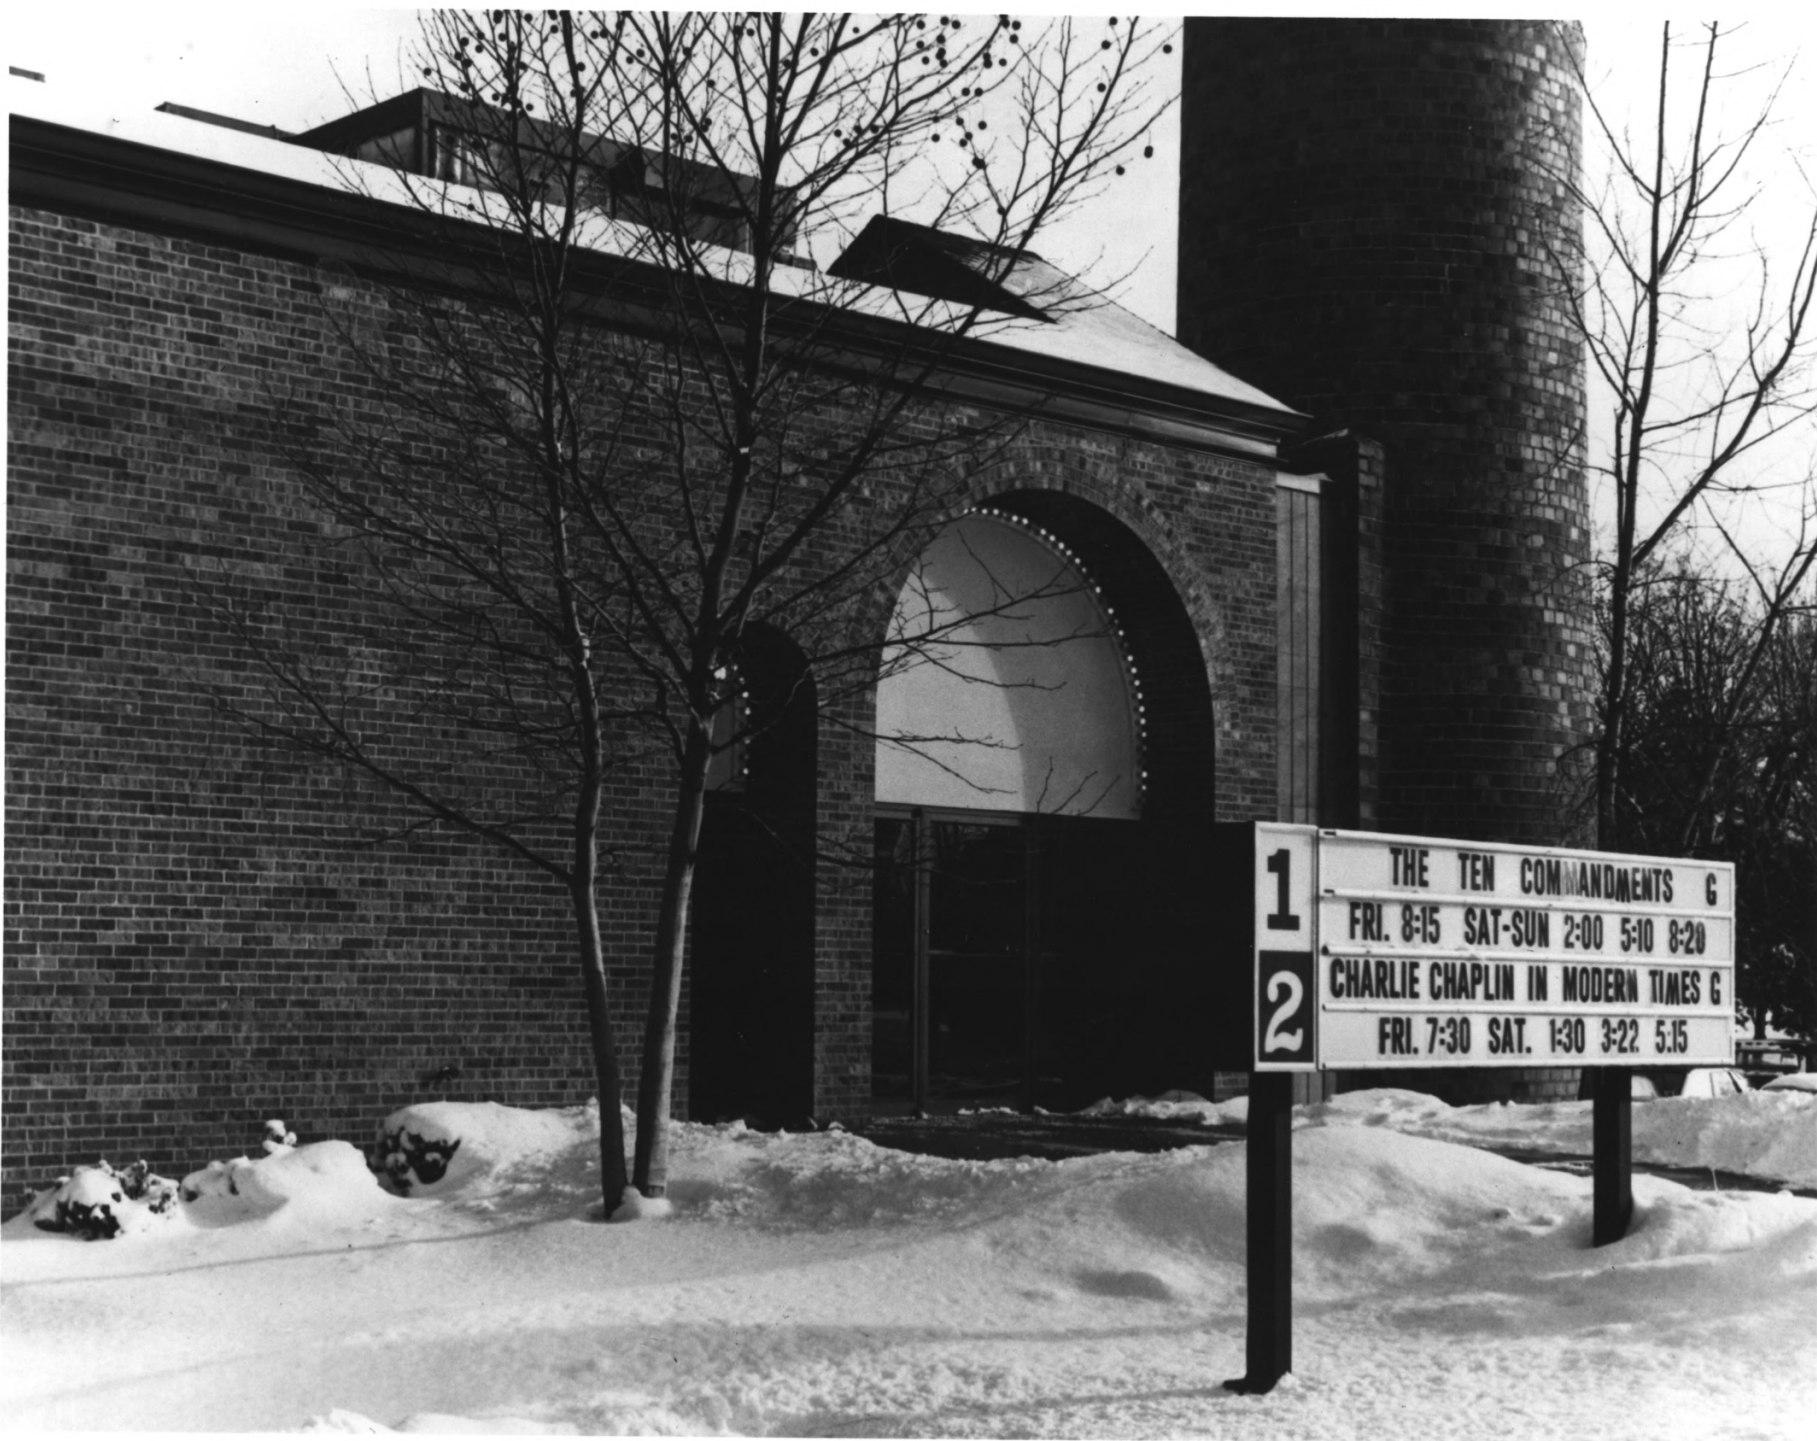

1 THE TEN COMMANDMENTS G
FRI. 8-15 SAT-SUN 2:00 5:10 8:20

2 CHARLIE CHAPLIN IN MODERN TIMES G
FRI. 7:30 SAT. 1:30 3:22 5:15