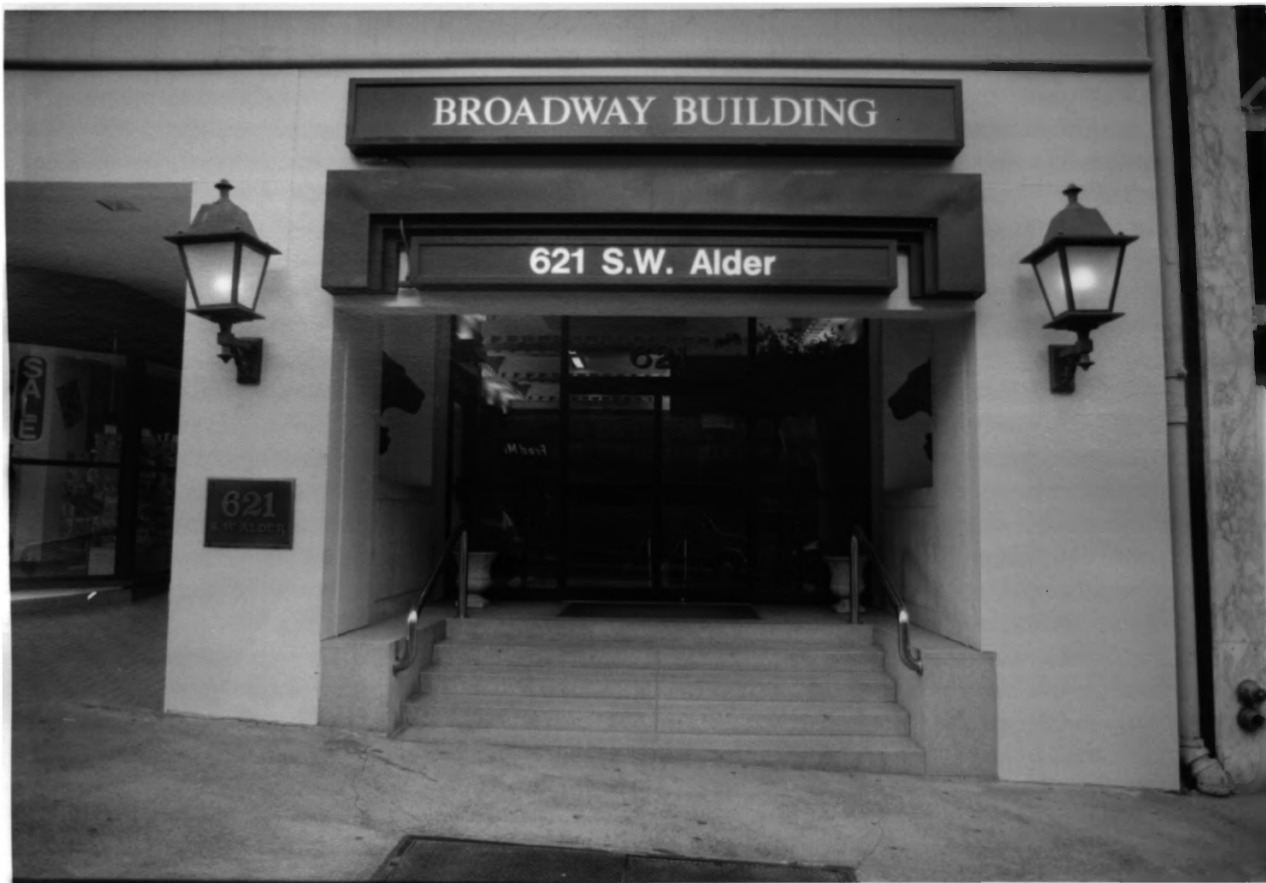

STREET LEVEL ELEVATION

LOCATION: WEST

COPY NEGATIVE; HERITAGE INVESTMENT CORP
123 NW 2ND AVENUE, #200
PORTLAND, OR 97209

DALE ARCHER PHOTOGRAPHY - 1988

5 OF 23

BROADWAY BUILDING

621 S.W. Alder

621
S.W. ALDER

SALE

ELECTRIC BUILDING (1910)
621 SW HIDER STREET
PORTLAND, MULTNOMAH COUNTY, OREGON

SOUTH ELEVATION

LOCATION: ENTRY

COPY NEGATIVE: HERITAGE INVESTMENT CORP
123 NW 2ND AVENUE, #200
PORTLAND, OR 97209

DALE ARCHER PHOTOGRAPHY - 1988