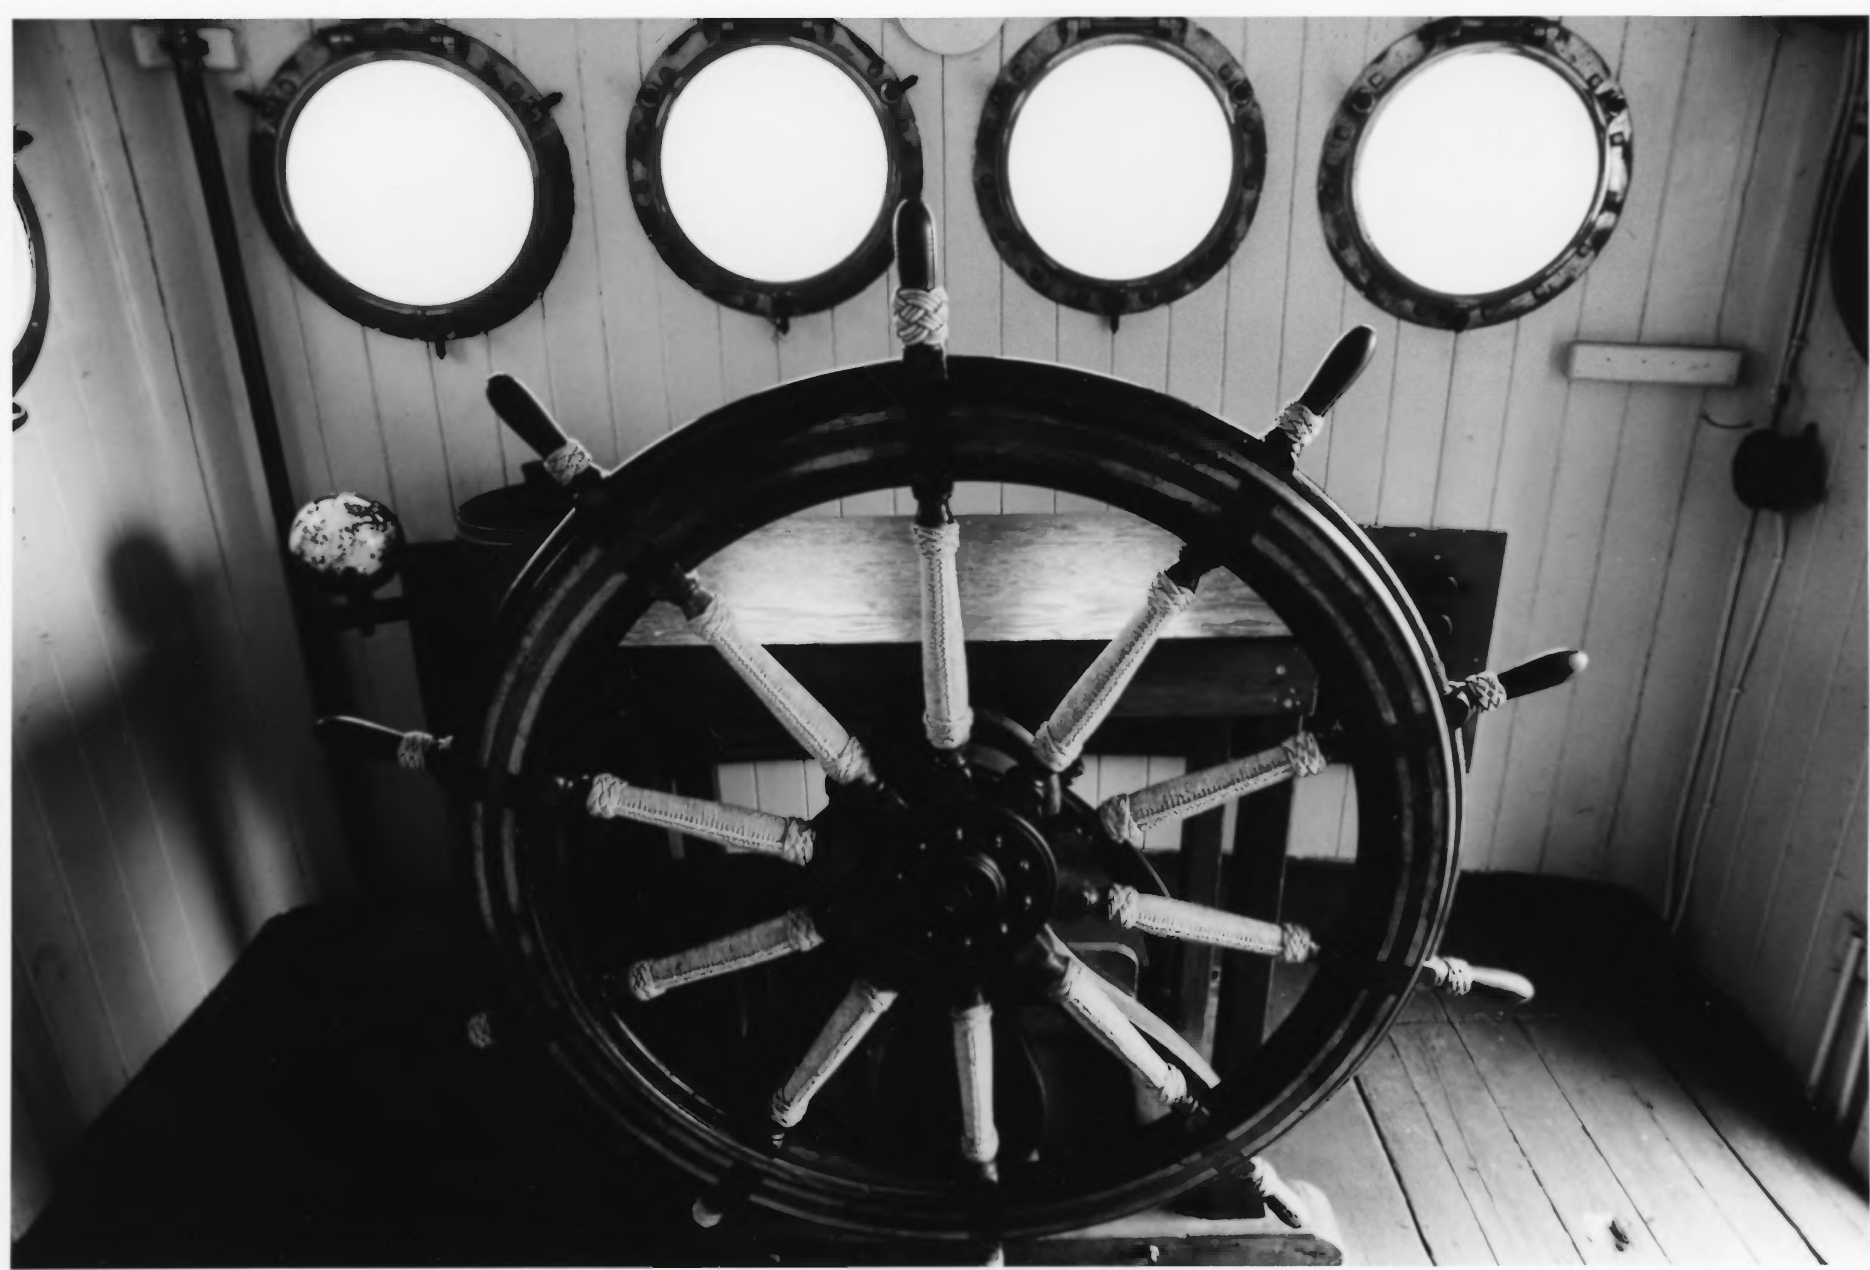

LIGHTSHIP NO. 87, AMBROSE, New York, New York
Historical photograph provided by South
Street Seaport Museum.
South Street Seaport Museum.
Port stern quarter view, ca. 1908.
Photo # 1.

LIGHTSHIP NO. 87, AMBROSE, New York, New York
Historical photograph provided by South
Street Seaport Museum.

South Street Seaport Museum.
Port bow quarter view, circa 1925.
Photo # 2.

LIGHTSHIP NO. 87, AMBROSE, New York, New York
Historical photograph provided by South
Street Seaport Museum.
South Street Seaport Museum.
Bow quarter view at dock, 1985.
Photo # 3.

LIGHTSHIP NO. 87, AMBROSE, New York, New York
Historical photograph provided by South
Street Seaport Museum.
South Street Seaport Museum.
Pilot house interior looking forward, 1988.
Photo # 4.

LIGHTSHIP NO. 87, AMBROSE, New York, New York
Historical photograph provided by South
Street Seaport Museum.

South Street Seaport Museum.
Broad side view at dock, 1988.
Photo # 5.