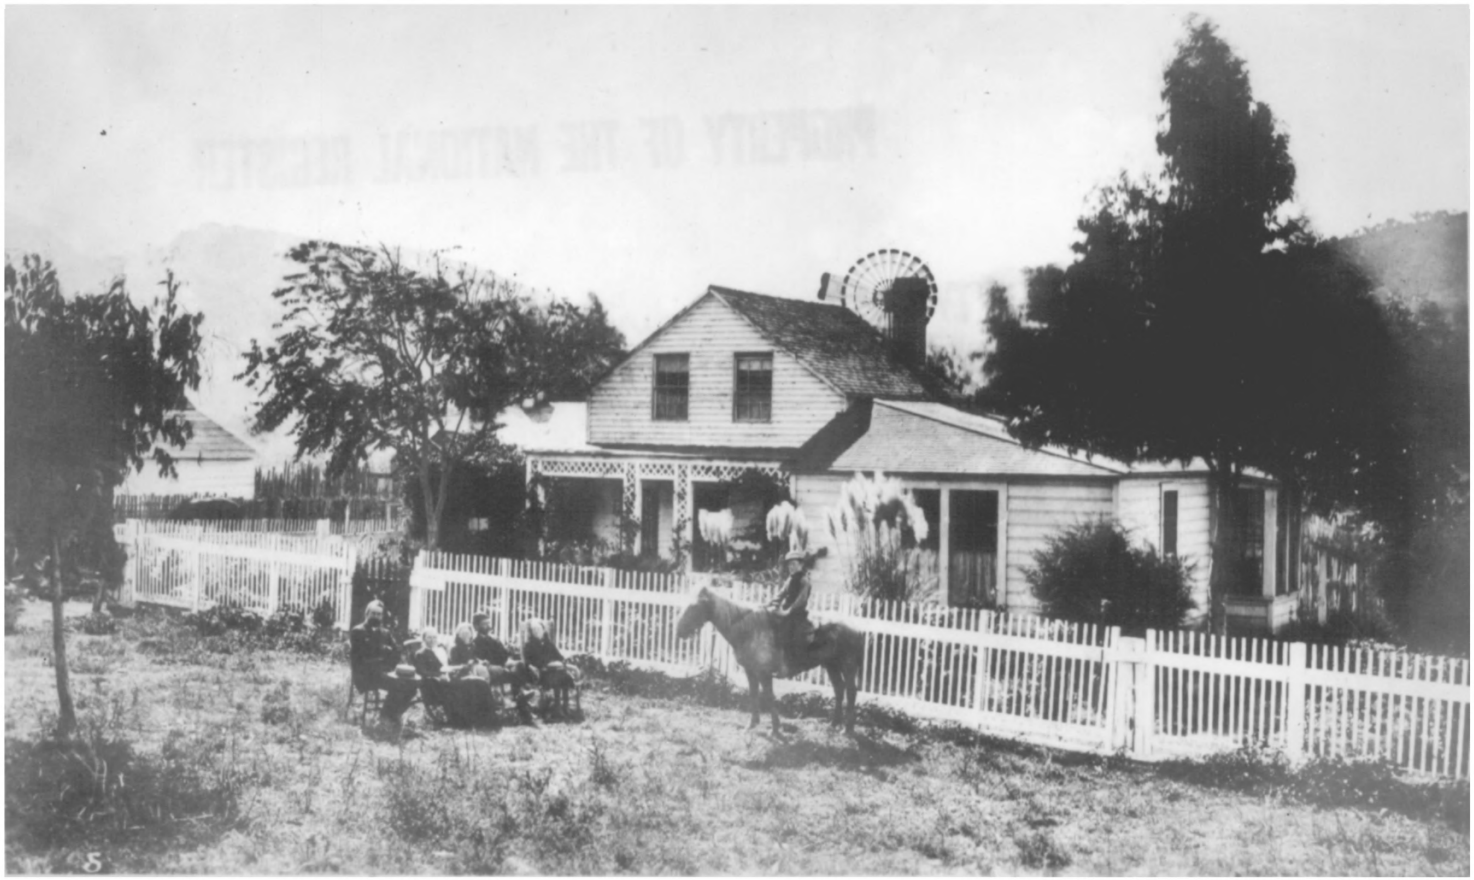

Monterey County

Berwick Manor & Orchard

Carmel Valley, CA

Photographer unknown

Date: 1874

Negative at Department of Parks, Monterey Co.

View of Berwick & family in front of Manor
looking SE from front yard

#107131

JUN 9 1977

NOV 17 1977

PROPERTY OF THE NATIONAL ARCHIVE

Monterey County

Berwick Manor and Orchard

Carmel Valley, CA

C.W. Johnson, photographer

Date: 1885

JUN 9 1977

Negative at Department of Parks, Monterey Co.

View of Berwick family and manor looking SE
from front yard.

Photograph # 208 13

NOV 17 1977

RESERVOIR AND IRRIGATED GARDEN OF MR. EDWARD BERWICK, CARMEL VALLEY, MONTEREY COUNTY.—Page 67.