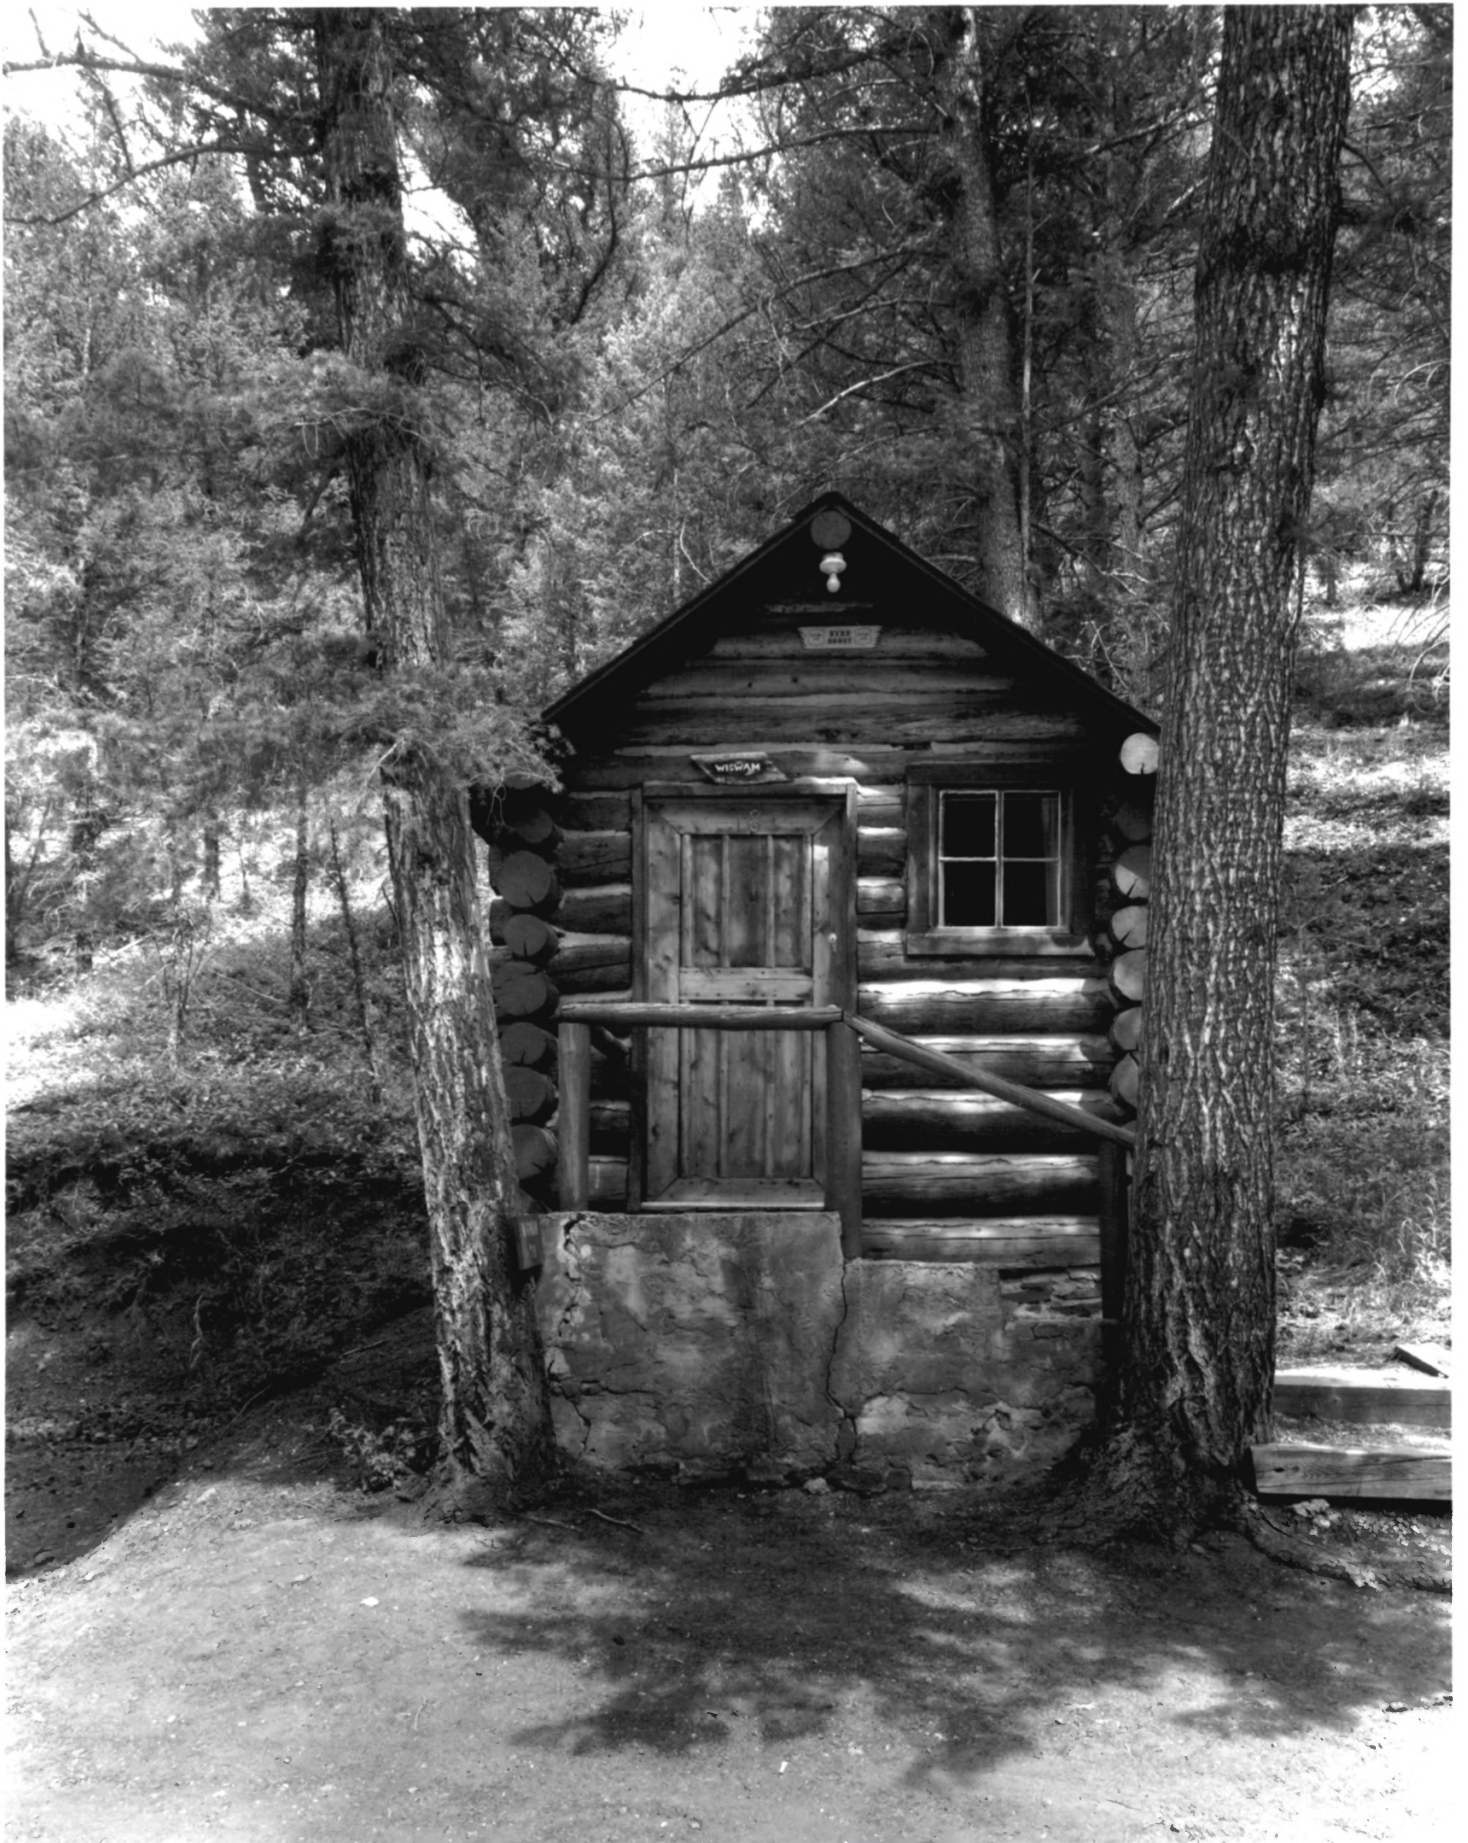

Ab Saroka Mountain Lodge Dude Ranch

Located on Hwy 14/16/20 West of Cody, Wyoming

Park County

View is SE

Photographer: Richard Collier

7-14-1999

Absaroka Mountain Lodge Dude Ranch

Located on Hwy. 14/16/20 West of Cody, Wyoming

Park County

View is SE looking at (west) side + (north) front of
Cabins located just north of main Lodge

Photographer: Richard Collier

7-14-1999

Absaroka Mountain Lodge Dude Ranch

Located on Hwy. 14/16/20 west of Cody, Wyoming
Park County

View is NNW looking at (South) front + (east)
Side of Cabin #11

Photographer: Richard Collier

7-14-1999

Absaroka Mountain Dude Ranch

Located on Hwy 141/6/20 West of Cody, Wyoming

Park County

View is east looking at (west) front of Cabin #18