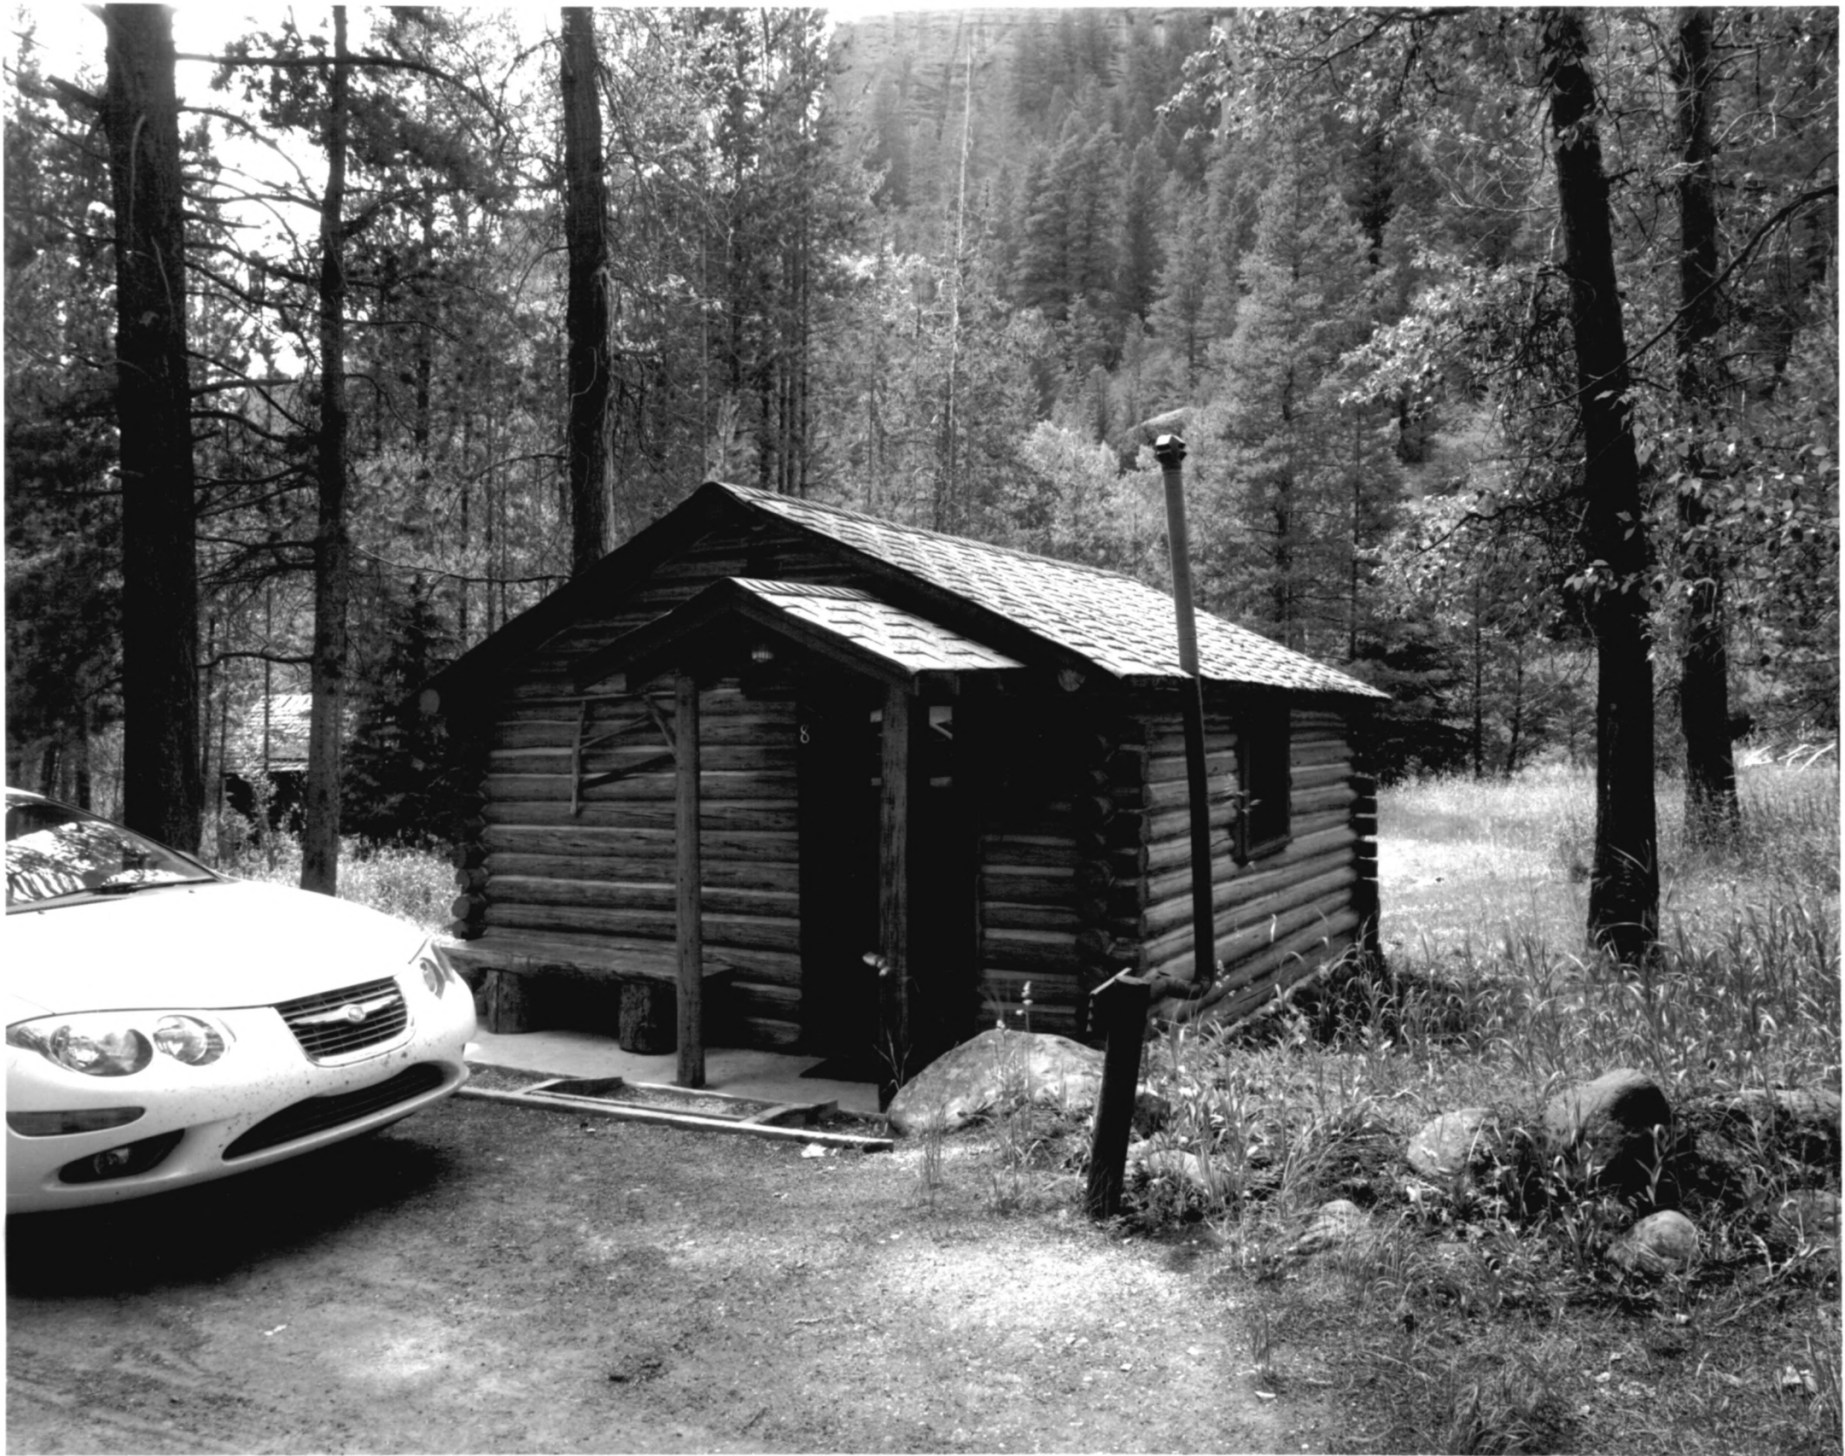

7-14-1999

Absaroka Mountain Dude Ranch

Located on Hwy 14/16/20 west of Cody, Wyoming

Park County

View is South looking toward Lodge

Photographer: Richard Collier

7-14-1999

Absaroka Mountain Lodge Dude Ranch

Located on Hwy 14/16/20 West of Cody, Wyoming

Park County

View is WNW looking at (east) front + (north) side
of Cabin #8

Photographer: Richard Miller

7-14-1999

Absaroka Mountain Lodge. Dude Ranch

Located on Hwy 14/16/20 west of Cody, Wyoming

Park County

View is North looking at (south) front & (west) side of main Lodge.

Photographer: Richard Collier

7-14-1999

Ab Saroka Mountain Lodge Dude Ranch

Located on Hwy 14/16/20 west of Cody, Wyoming
Park County

View is NNE looking at (south) front & (west)
side of cabin #9

Photographer: Richard Gillier

7-14-1999

Absaroka Mountain Lodge Dude Ranch

Located on Hwy 14/16/20 West of Cody, Wyoming

Park County

View is East looking at (west) front & (North)