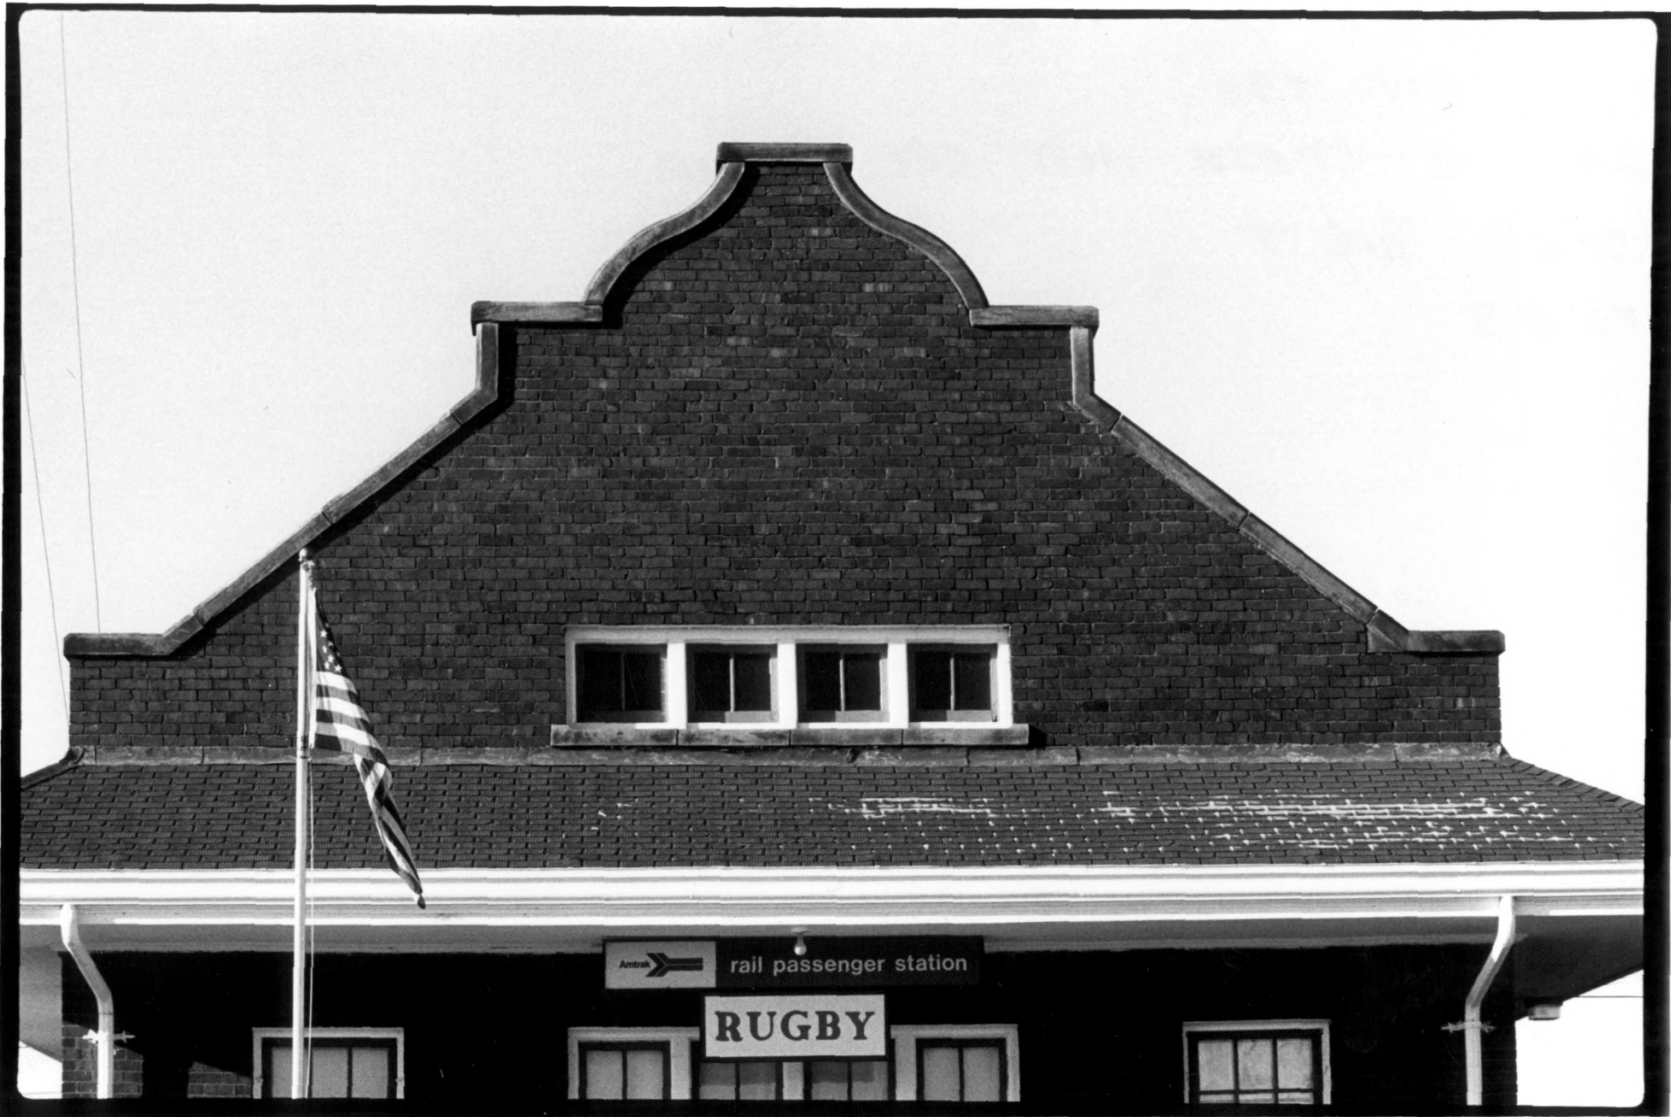

GREAT NORTHERN PASSENGER DEPOT
RUGBY, NORTH DAKOTA

PHOTO BY: DALE NIEWOEHNER

DATE: JAN 1990

NEGATIVE: STATE HIST. SOC. OF ND

FACING: SW

PHOTO #1

GREAT NORTHERN PASSENGER DEPOT
RUGBY, NORTH DAKOTA

PHOTO BY: DALE NIEWOEHNER

DATE: JAN 1990

NEGATIVE: STATE HIST. SOC. OF ND
FACING SE

PHOTO #2

Amtrak  rail passenger station

RUGBY

GREAT NORTHERN PASSENGER DEPOT, WEST GABLE
RUGBY, NORTH DAKOTA

PHOTO BY: DALE NIEWOEHNER

DATE: JAN 1990

NEGATIVE: STATE HIST. SOC. OF ND

FACING WEST

PHOTO #3

GREAT NORTHERN PASSENGER DEPOT, SOUTH GABLE

RUGBY, NORTH DAKOTA

PHOTO BY: DALE NIEWOENNER

DATE: JAN 1990

NEGATIVE: STATE HIST. SOC. OF ND