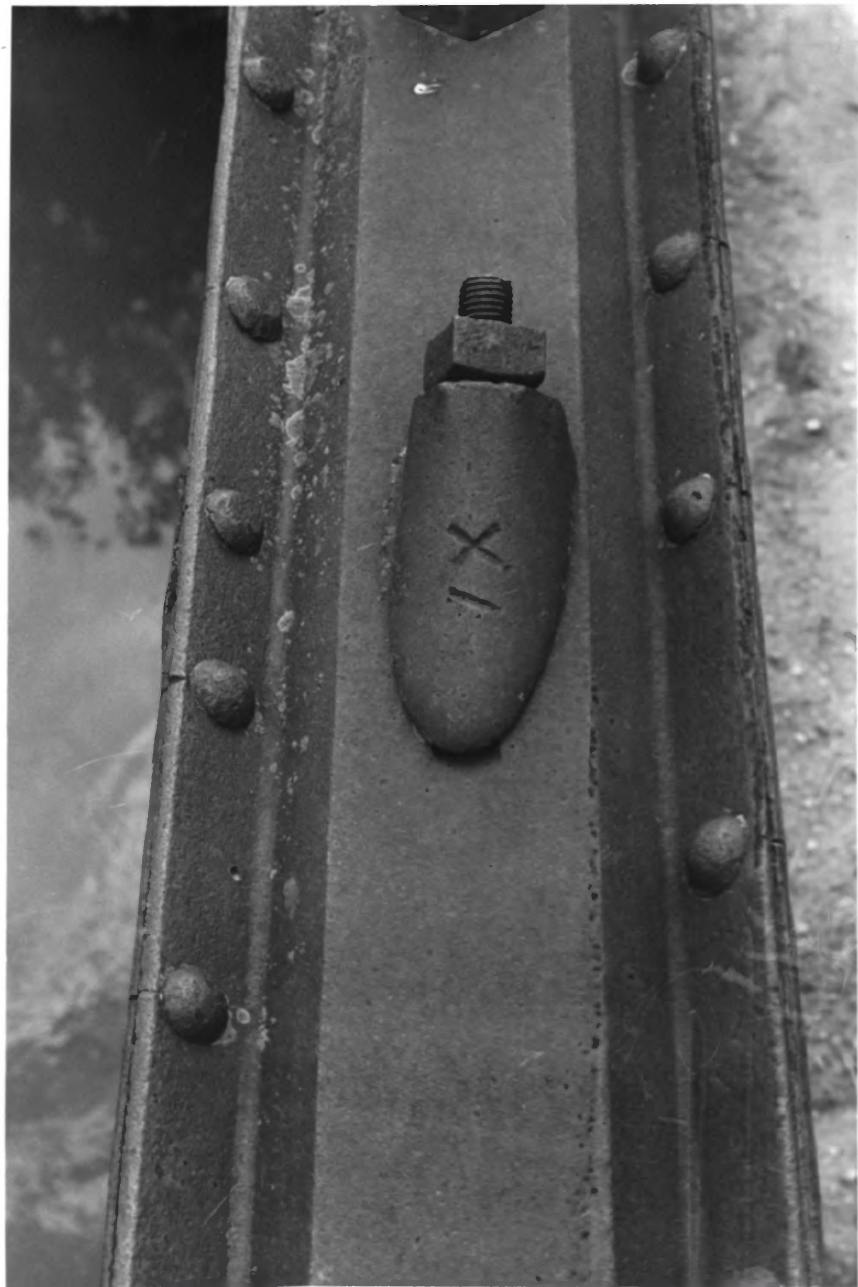

County Line Bowstring
Concordia, Kansas

Photos taken by Harry Jochims

Photos taken May 12, 1985

Negatives located at Kansas State Historical Society

North Side looking Southwest
1988

County Line Bowstring
Concordia, Kansas

Photos taken by Larry Jochims
on May 12, 1985.

Negatives located at Kansas
State Historical Society.

West approach
looking east.

2 of 8

each looking east

County Line Bowstring
Concordia, Kansas

Photos taken by
Larry Jochims on
May 12, 1985.

Negatives located at the
Kansas State Historical
Society.

East approach looking west.

3 of 8

East approach looking west

County Line Bowstring
Concordia, Kansas

Photos taken by Larry
Jochims on May 12, 1985.

Negatives located at the
Kansas State Historical Society

Arch detail

4 of 8

Arch detail

County Line Bowstring
Concordia, Kansas

Arch detail

Photos taken by
Larry Jochims on
May 12, 1985.

Negatives located at
the Kansas State
Historical Society