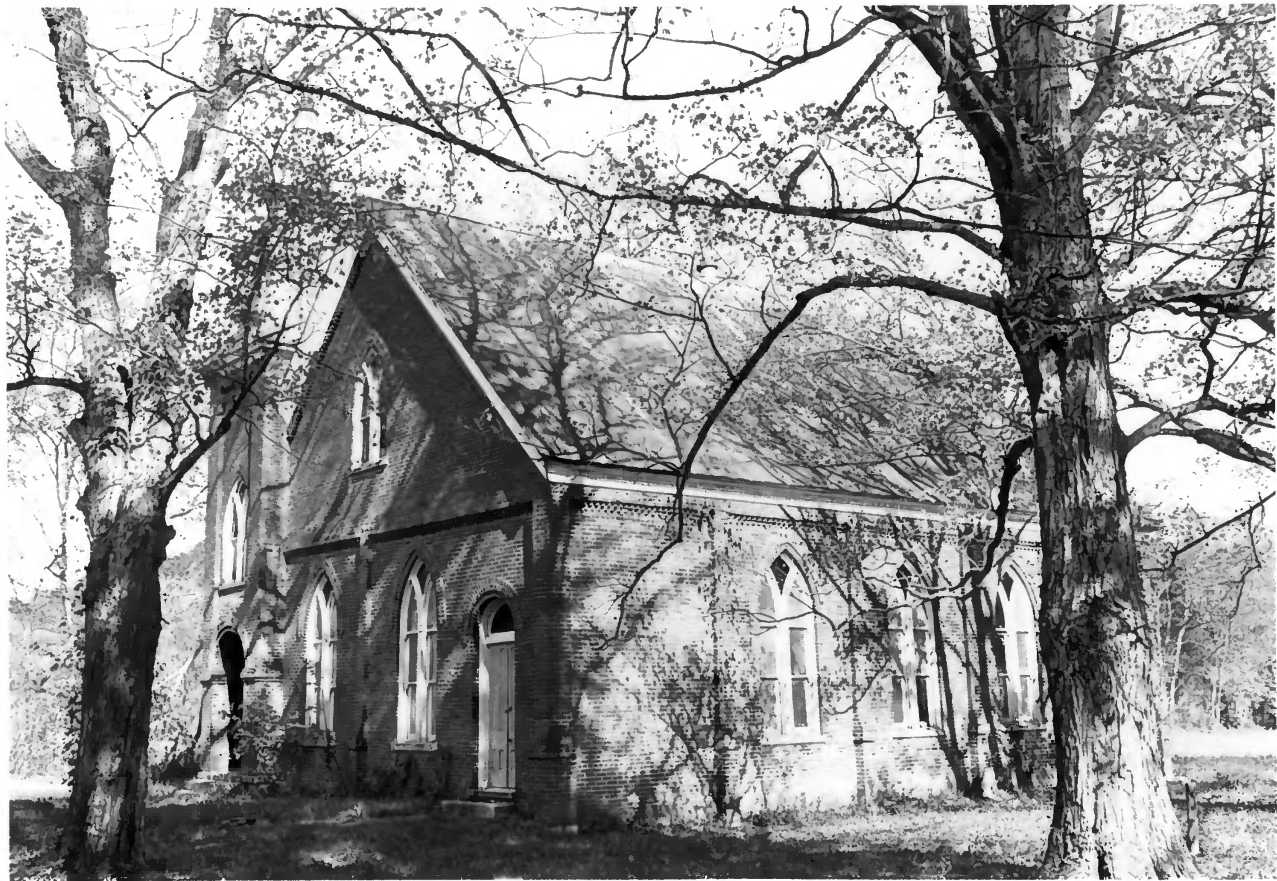

West Elevation, facing east

#1 of 8

Bear Creek Cumberland Presbyterian Church

Bear Creek Road

Mooreville vicinity

Marshall County, Tennessee

Photo by: Richard Quin

Date: October, 1984