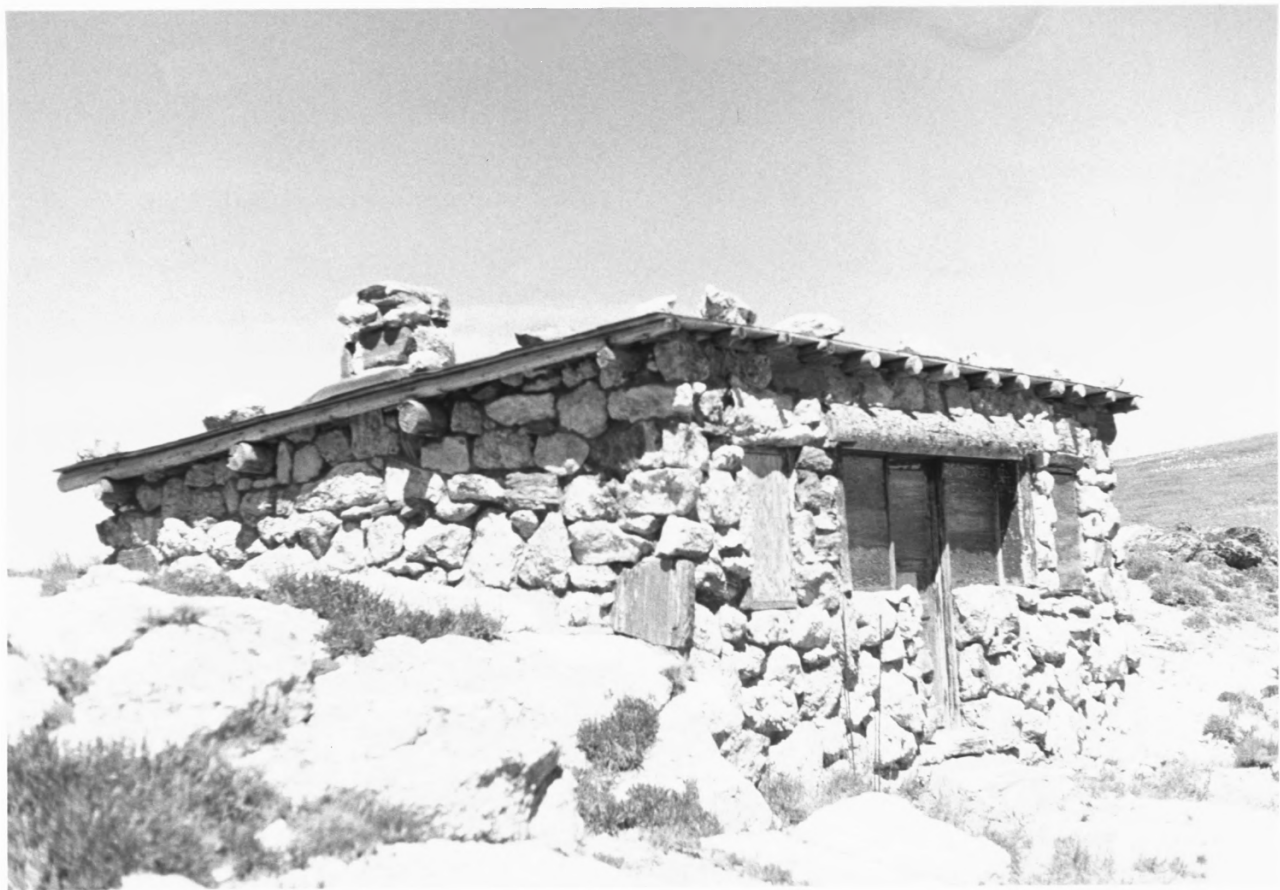

NAME: Fall River Pass - Willow Park Stable
(HS-258)

LOCATION: Rocky Mountain National Park, Colorado

VIEW: Southeast

LOCATION OF NEGATIVE: National Park Service,
Rocky Mountain Regional Office, Denver, CO

DATE: Summer 1985

PHOTOGRAPHER: McWilliams

NAME: Willow Park Stable (HS-58)
LOCATION: Rocky Mountain National Park, Colorado
VIEW: East
LOCATION OF NEGATIVE: National Park Service,
Rocky Mountain Regional Office, Denver, CO
DATE: Summer 1985
PHOTOGRAPHER: McWilliams