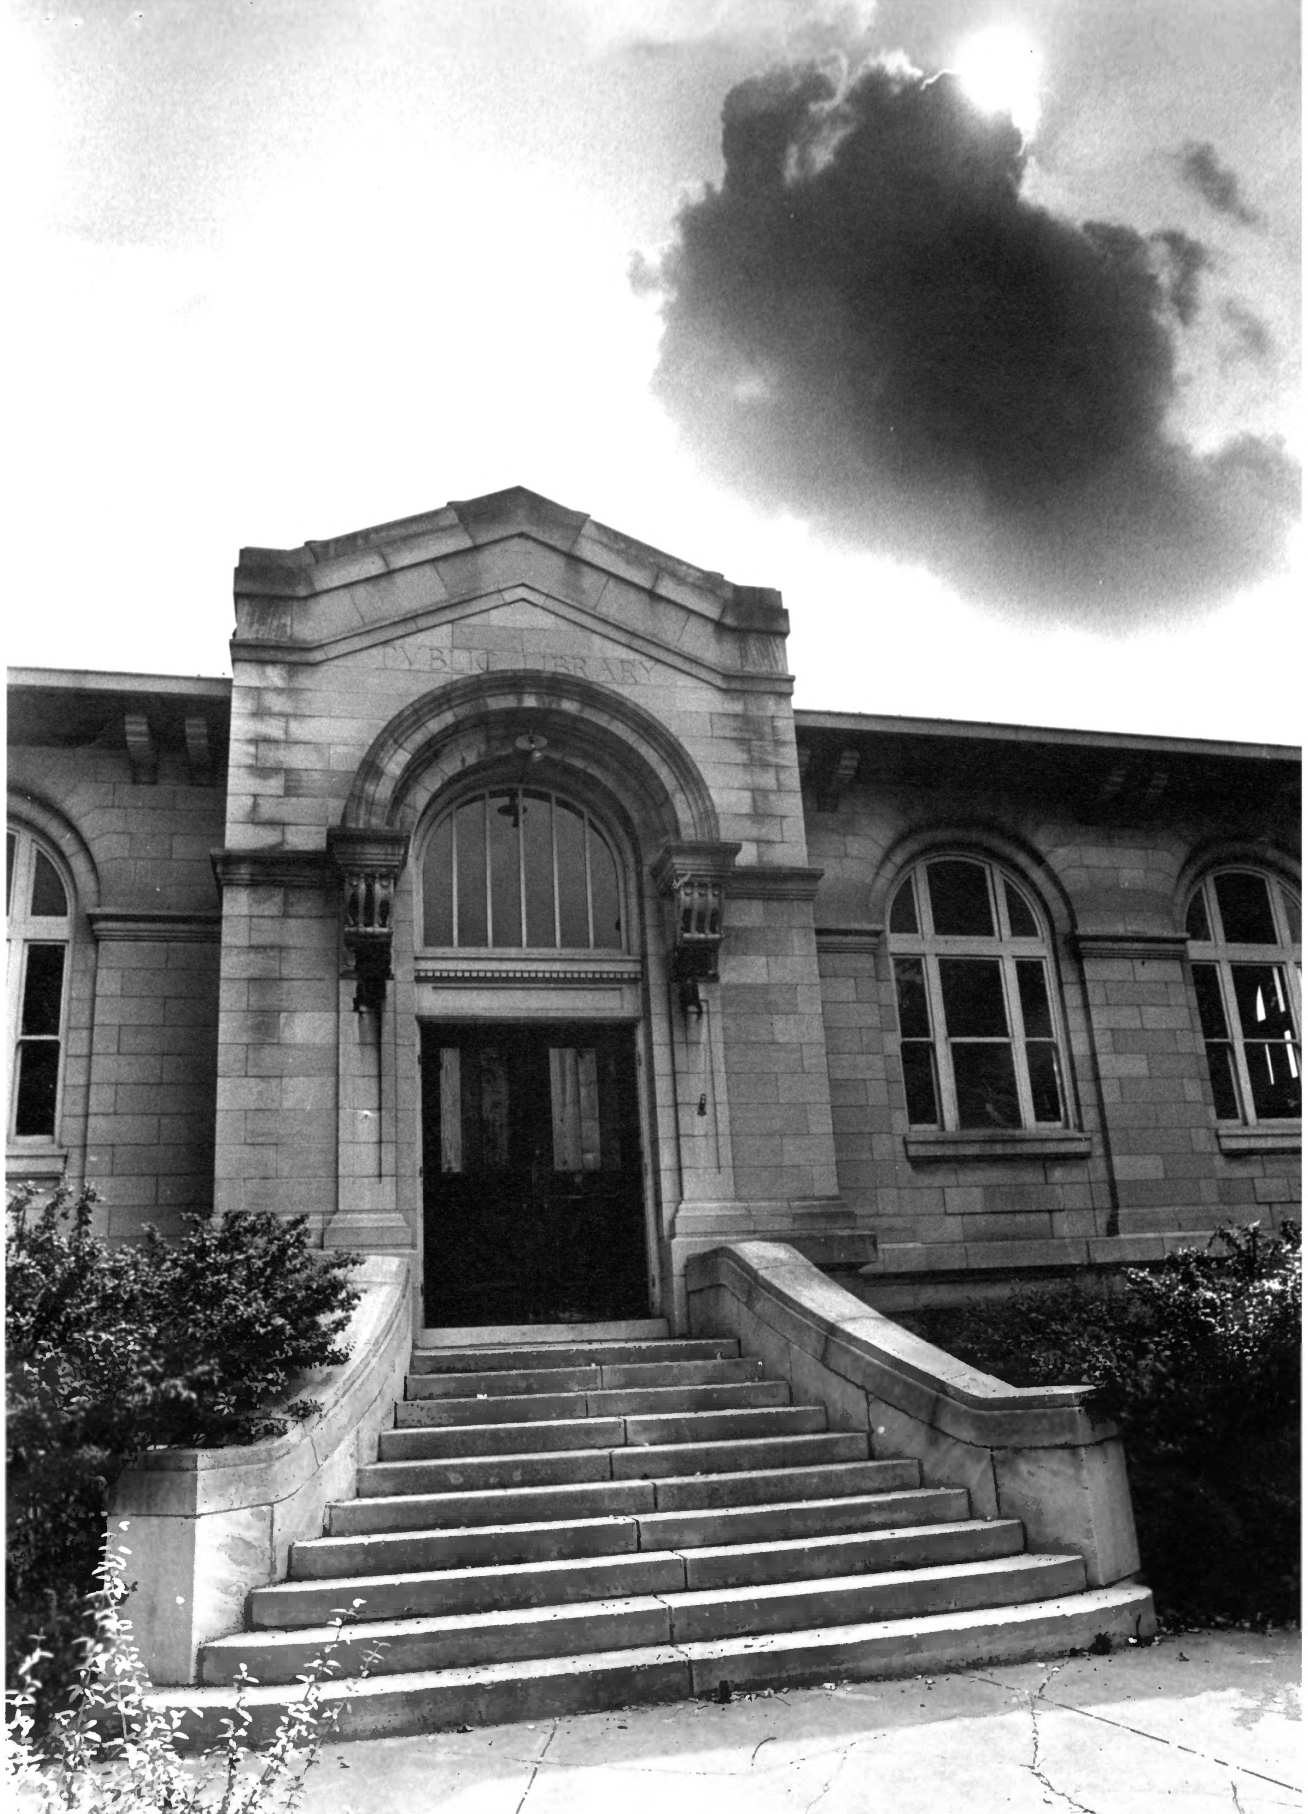

#1 Old Monroe County Library

Bloomington, Indiana

Bruce Tone

1976

Main (North) facade as viewed from
northwest

MAR 8 1978

JAN 6 1978

23

#2 Old Monroe County Library

③ Bloomington, Indiana

Bruce Tone

1976

Detail of main (north) entrance

MAR 8 1978

JAN 6 1978

#3 Old Monroe County Library