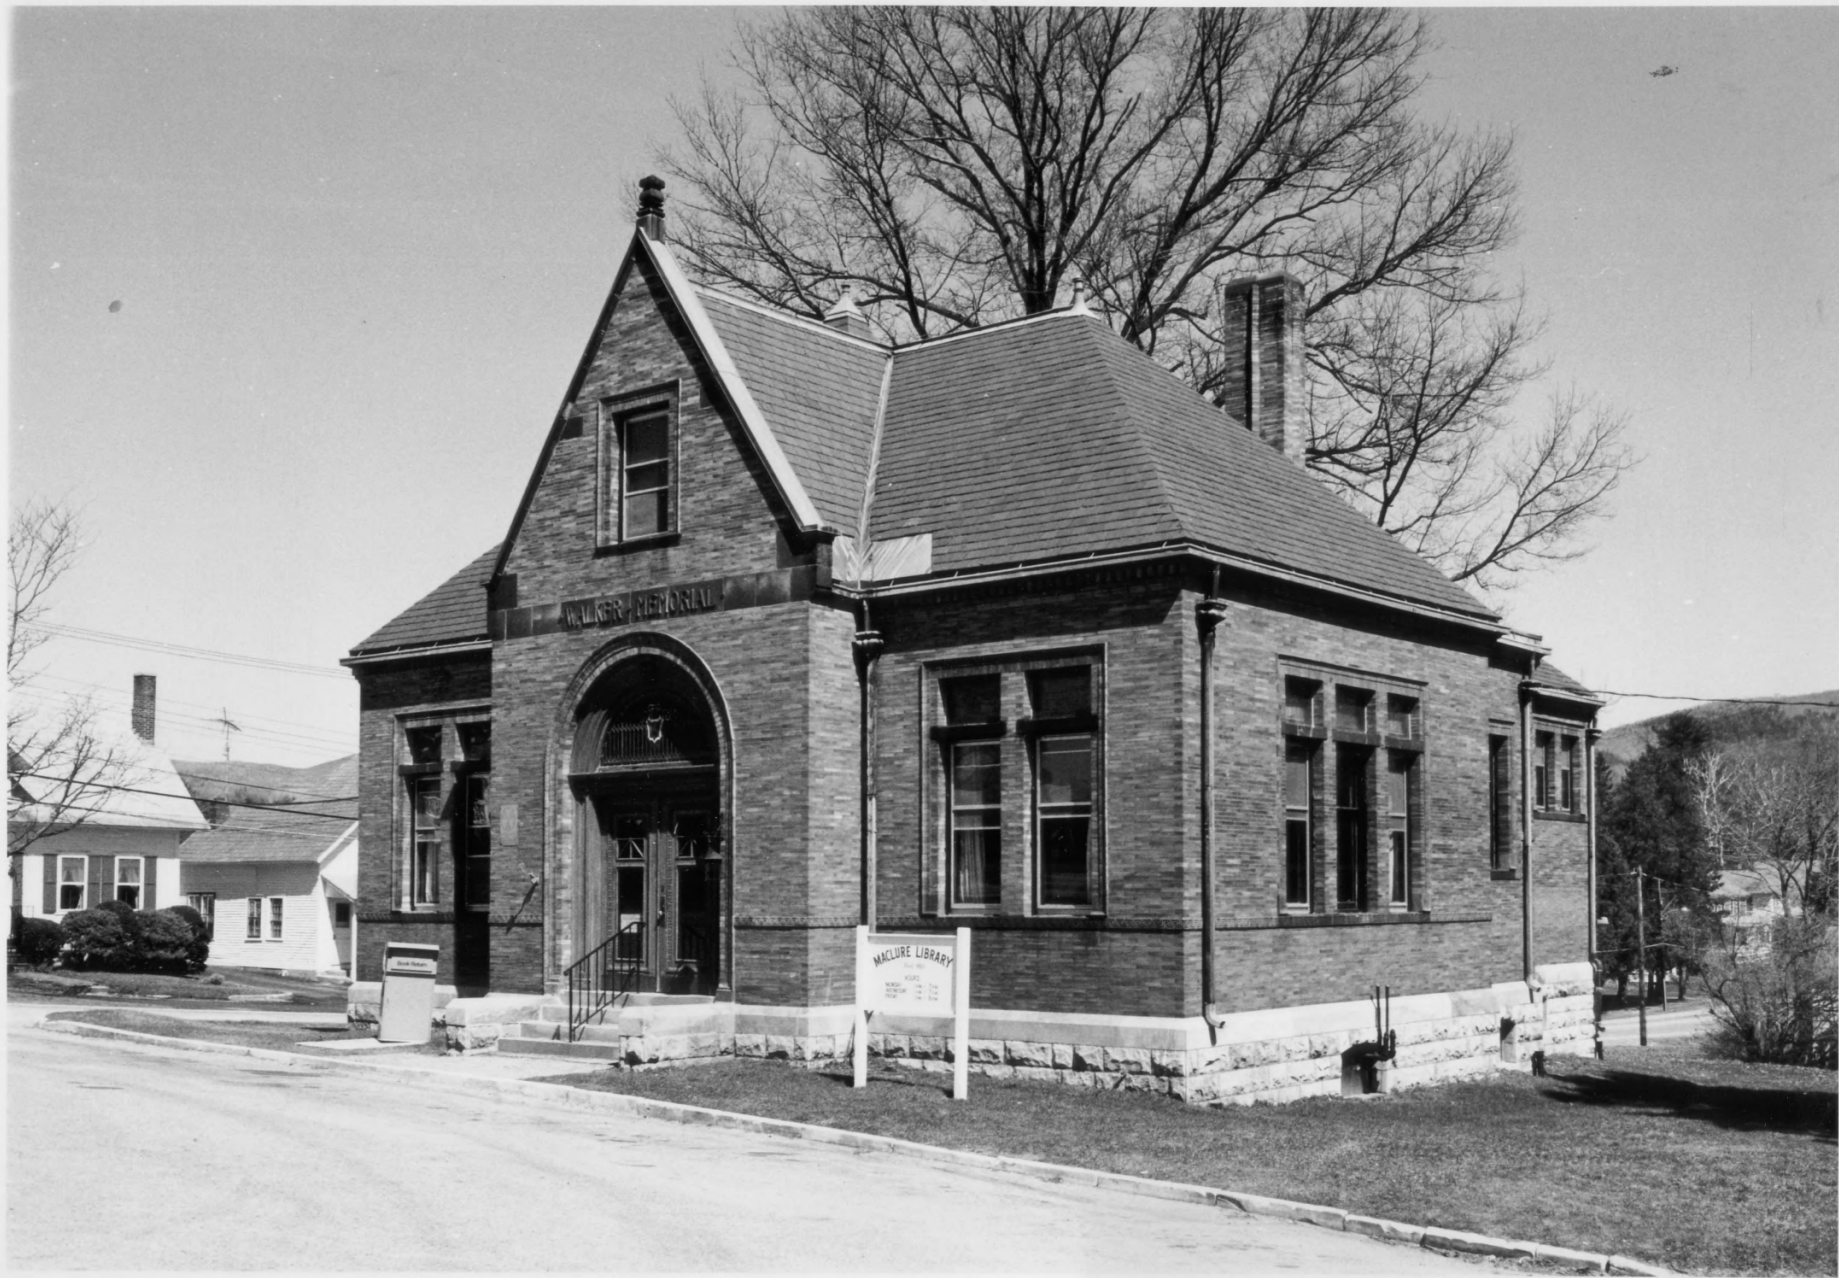

81A-207

Pittsford Green Historic District

Pittsford, Vermont

Credit: Hugh H. Henry

Date: April, 1981

Negative Filed at Vermont Division for
Historic Preservation

Description: View South from green (building
#22 on L, #11 on R)

Photograph 1

81-A-207

Pittsford Green Historic District
Pittsford, Vermont

Credit: Hugh H. Henry

Date: April, 1981

Negative Filed at Vermont Division for
Historic Preservation

Description: Intersection of Main, Elm, Arch
Streets (Buildings #1-3); view Southeast
Photograph 2

81-A-185

Pittsford Green Historic District
Pittsford, Vermont

Credit: Hugh H. Henry

Date: April, 1981

Negative Filed at Vermont Division for
Historic Preservation

Description: Walker Memorial Building (#1)
(Maclure Library) - West, South elevations;
view East

Photograph 3

81-A-207

Pittsford Green Historic District

Pittsford, Vermont

Credit: Hugh H. Henry

Date: April, 1981

Negative Filed at Vermont Division for
Historic Preservation

Description: Caverly-Swift House (#4)-East,