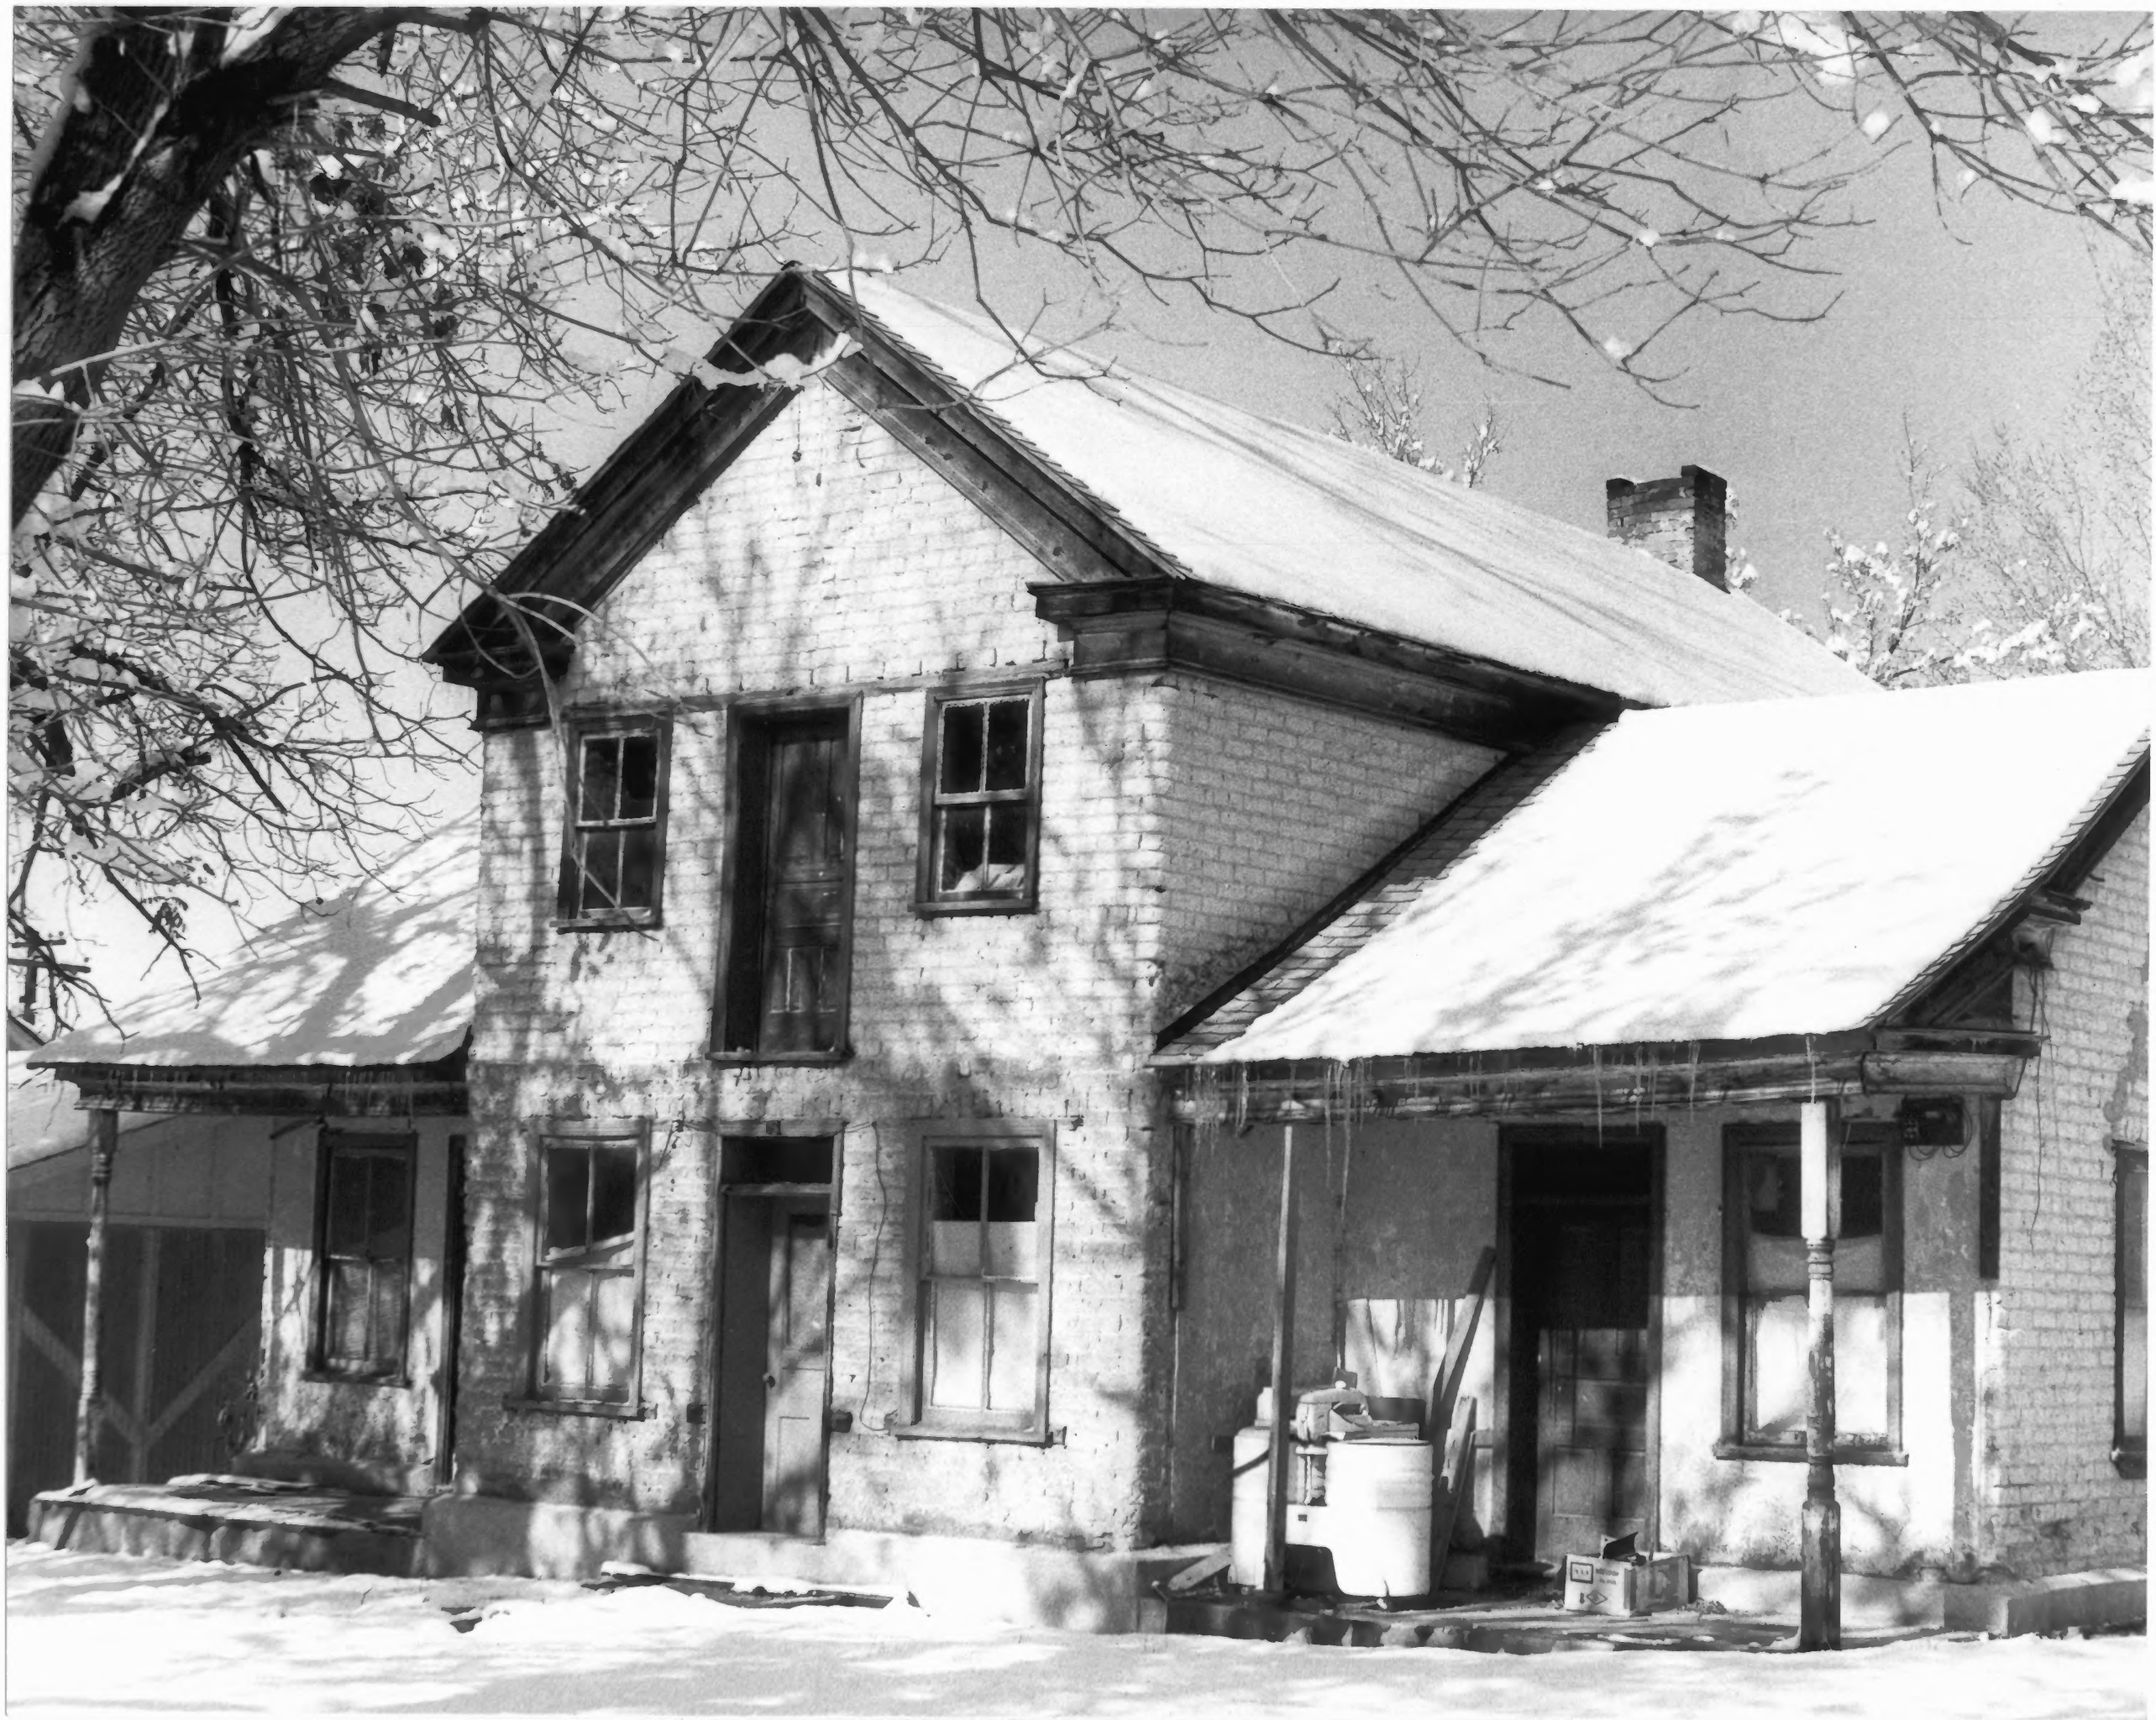

ALMA STAKER HOUSE, Mt. Pleasant
Sanpete County, Utah
Taken by T. Carter, Jan. 1979

Negative at USHS

1063

JUL 9 1979
DOE

MAY 30 1979

View of front and east side
looking from southwest to
northeast.

DOE

ALMA STAKER HOUSE, Mt. Pleasant
Sanpete County, Utah

Taken by T. Carter, Jan. 1979

Negative at USHS MAY 30 1979

Front looking from south to no.

2 of 3

ALMA STAKER HOUSE, Mt. Pleasant
Sanpete County, Utah

Taken by T. Carter, Jan. 1979

Negative at USHS

Front looking from sw to ne.