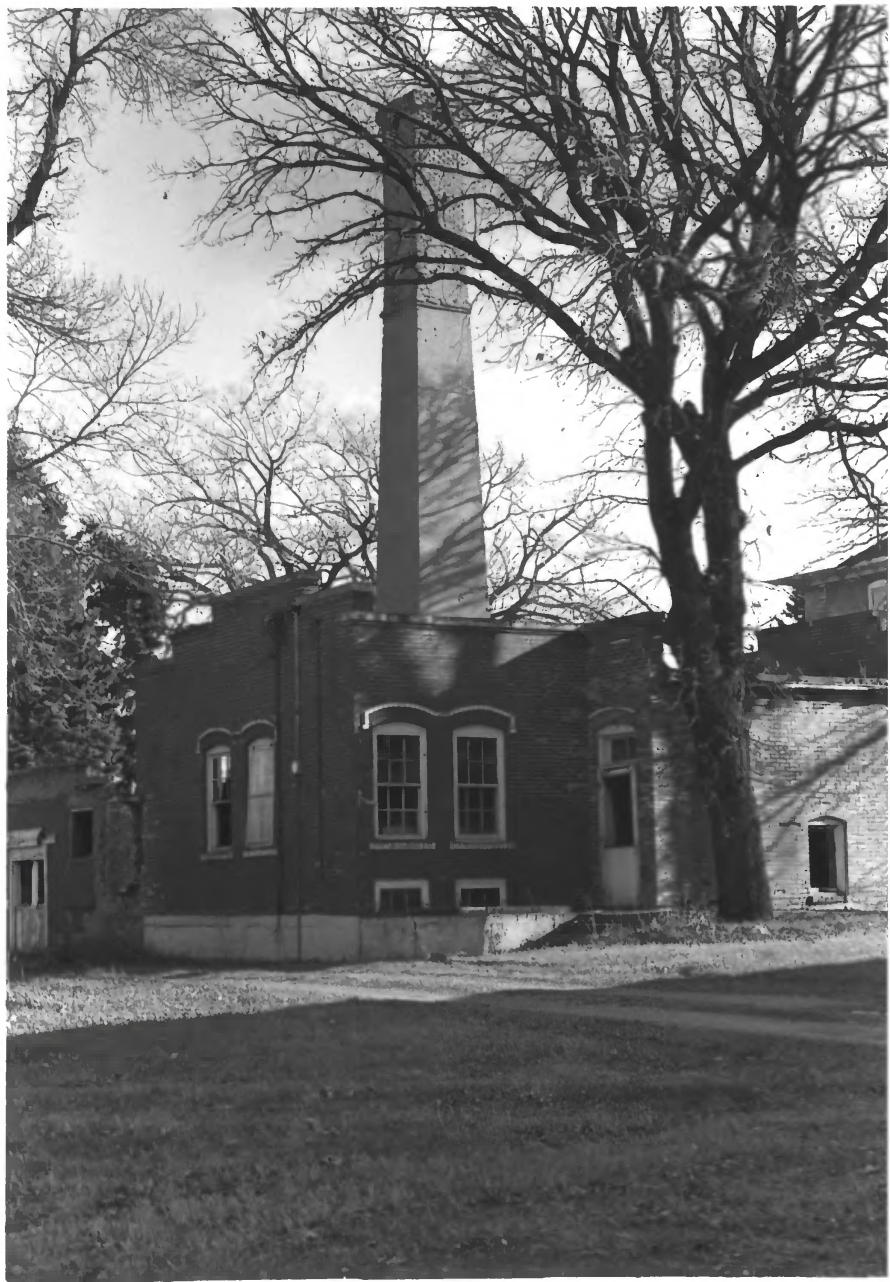

Old South Dakota School for the Blind  
Coteau & Third Streets, Gary, S. Dakota  
John Rau  
November 1987  
South Dakota Historical Preserva. Center  
Gate Posts: facing northwest

Old South Dakota School for the Blind  
Coteau & Third Streets, Gary, S. Dakota  
John Rau

November 1987

South Dakota Historical Preserva. Center  
Boys' Dormitory: south & east facades

3

Old South Dakota School for the Blind  
Coteau & Third Streets, Gary, S. Dakota  
John Rau  
November 1987  
South Dakota Historical Preserva. Center  
Girls' Dormitory: south & west facades  
4