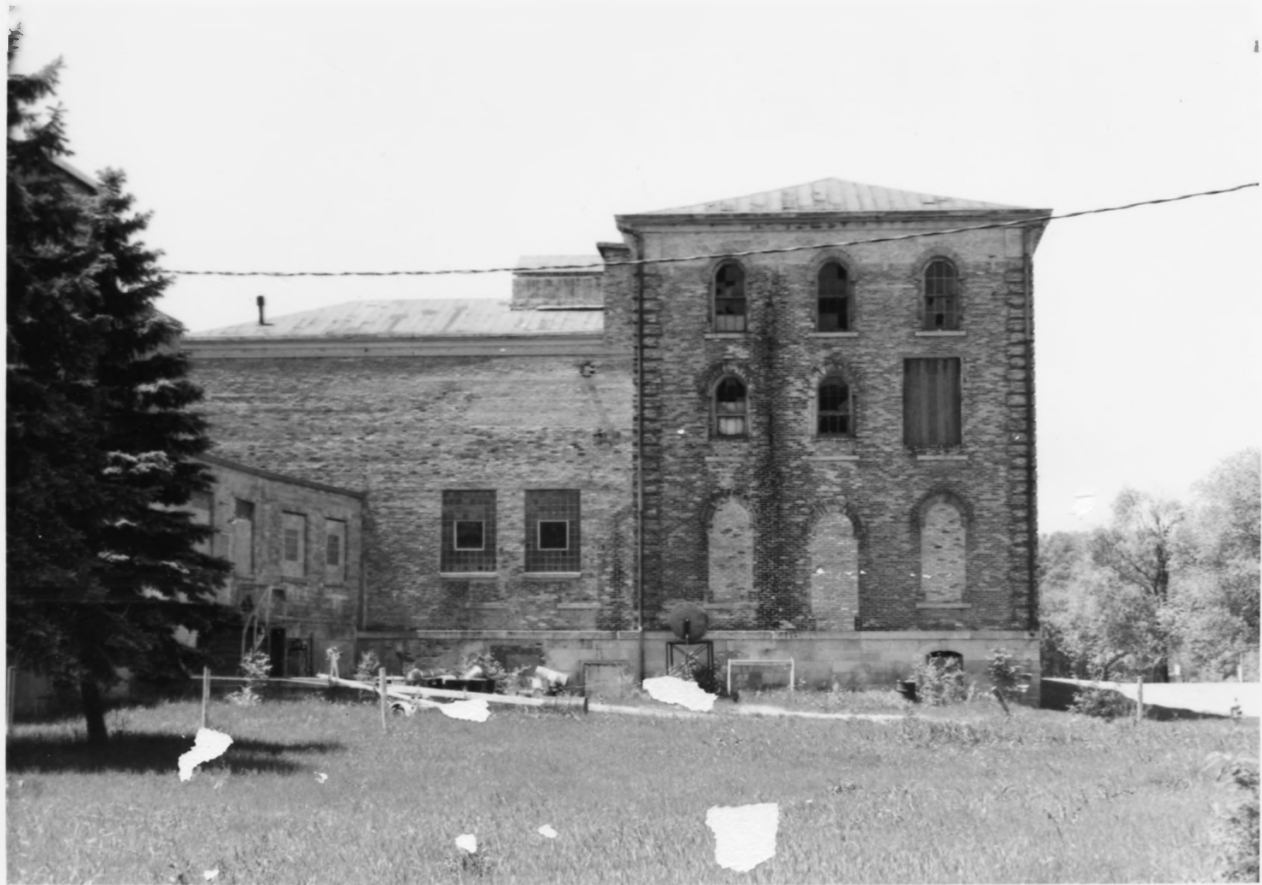

Blanche Higgins Schroer, NPS, May 23, 1975

Historic Sites Survey

view from the southeast

Dousman Hotel
Prairie du Chien, Wisconsin

Blanche Higgins Schroer, NPS, May 23, 1975
Historic Sites Survey

view from the northwest, on riverbank,
20th century addition to right

Dousman Hotel

Prairie du Chien, Wisconsin

Blanche Higgins Schroer, NPS, May 23, 1975

Historic Sites Survey

view from the east of the north end of
the hotel, plus additions to the south