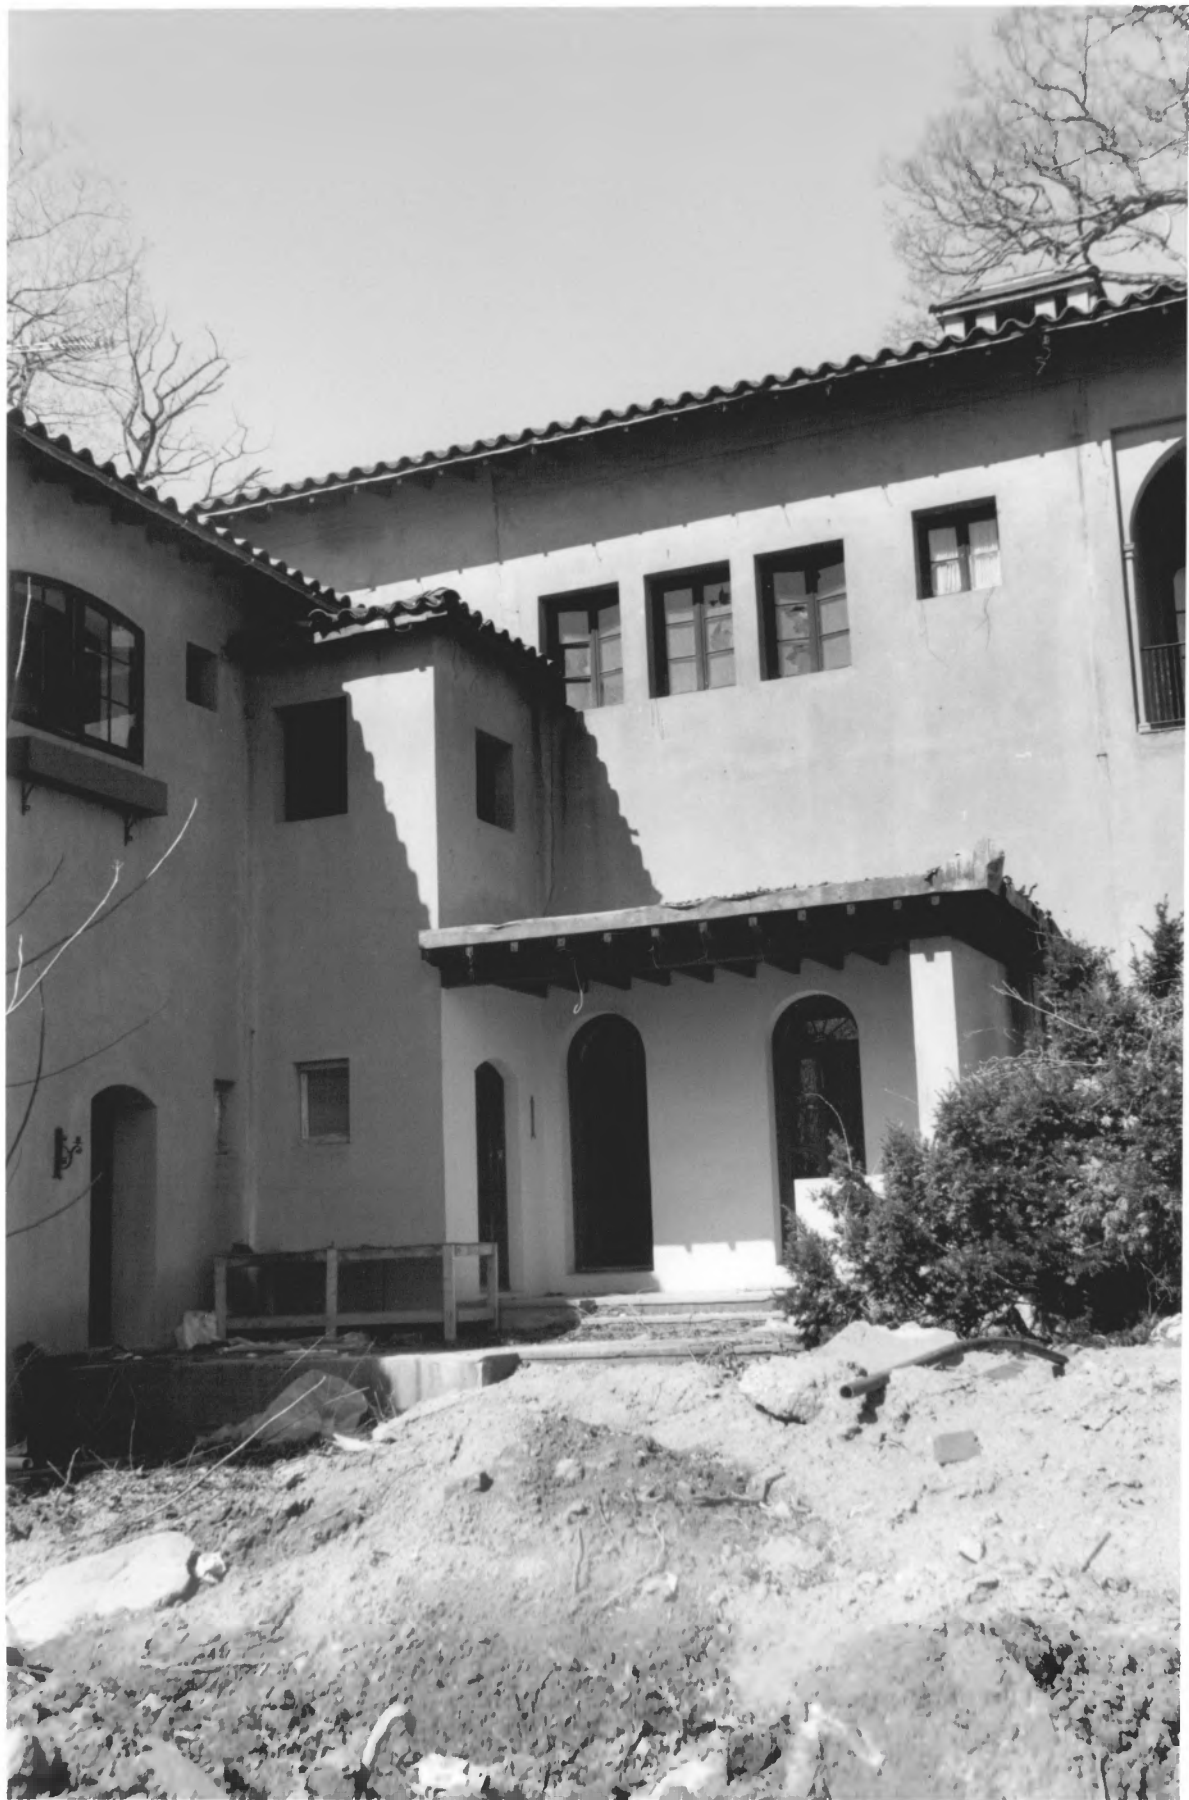

Hillandale, 3905 Mansion Rd, N.W.
Washington, DC

Photographer: Kim Prothro Williams

Date of photograph: March, 1990

Location of negative: 702 H St, NW

Description of photograph: View Towards Main House looking **SOUTHWEST**

PHOTO 1

Jullandale, 3905 Mansion Court, NW
Washington, DC

Photographer: Kim Prothro Williams

Date: March, 1990

Location of Negative: Traceries, 702 H Street, NW

Description: Detail, Entrance and tower

LOOKING SOUTHWEST

PHOTO / 2

Hillandale, 3905 Mansion Court, N.W.
Washington, DC

photographer: Kim Prothro Williams

Date of Photograph: March, 1990

location of Negative: Traceries

702 H St NW

Description of Photograph: Detail loggia,
East Elevation,

Description of Photograph: Detail South-East Wing

~~NORTH~~ ELEVATION

LOOKING SOUTHWEST

PHOTO 4

#7. Hillandale, 3905 Mansion Court, NW
Washington DC

photographer: Laura L. Harris

Date of photograph: March, 1990