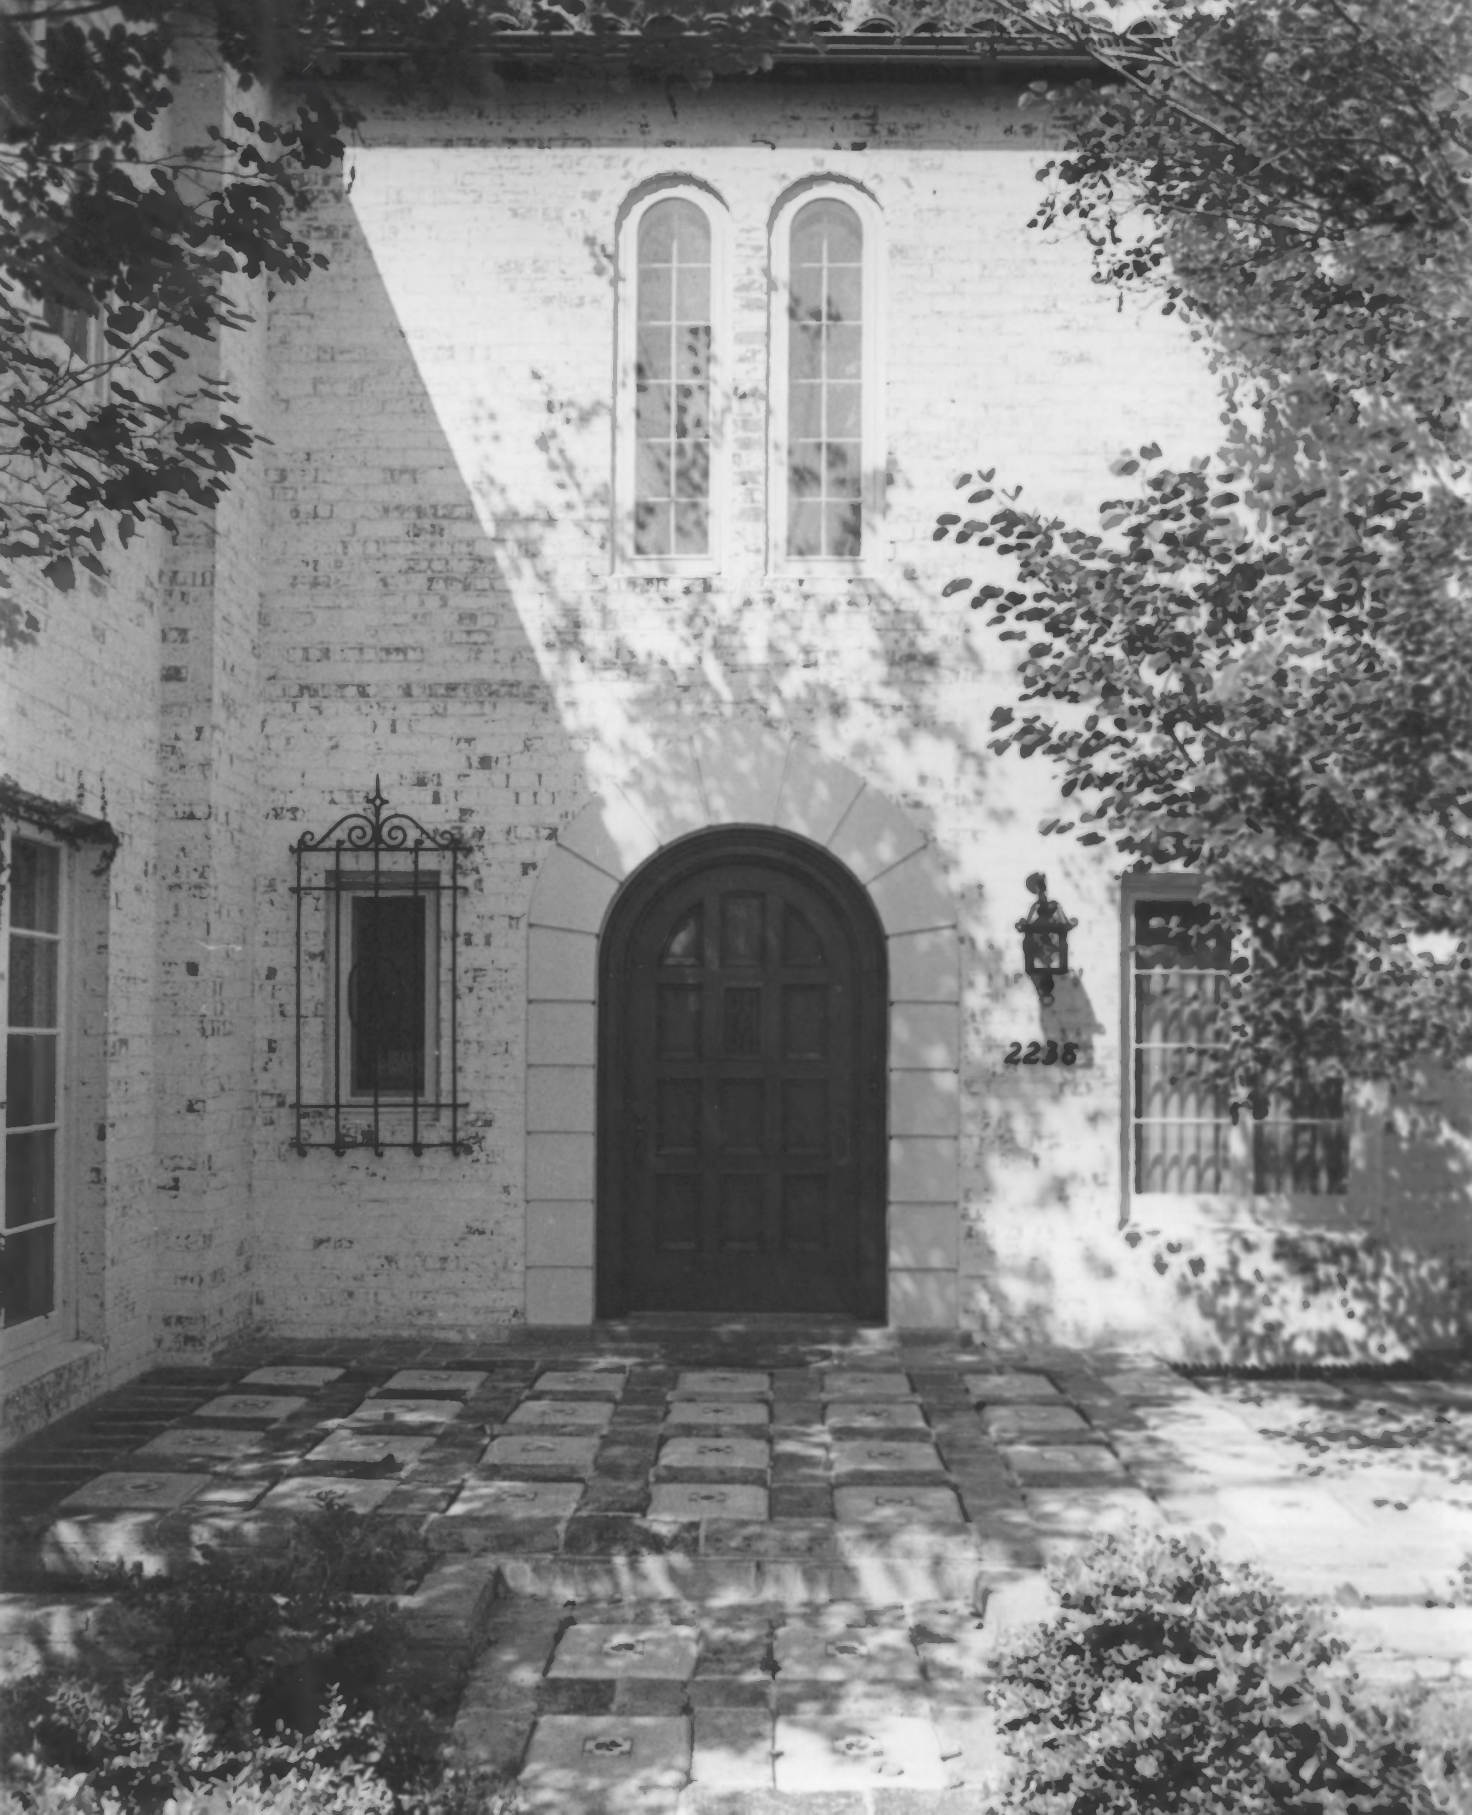

2201

William K. Humbert House
2238 N. Alvarado
Phoenix, Arizona

Photo by Don W. Ryden, August 1983
View: looking west showing main facade

Photo 1 of 3

2236

William K. Humbert House
2238 N. Alvarado
Phoenix, Arizona

Photo by Don W. Ryden, August 1983
View: detail of front entry

Photo 2 of 3

William K. Humbert House
2238 N. Alvarado
Phoenix, Arizona

Photo by Don W. Ryden, August 1983

View: toward southeast showing rear (west)
elevation. Note second floor en-
closed sun porch