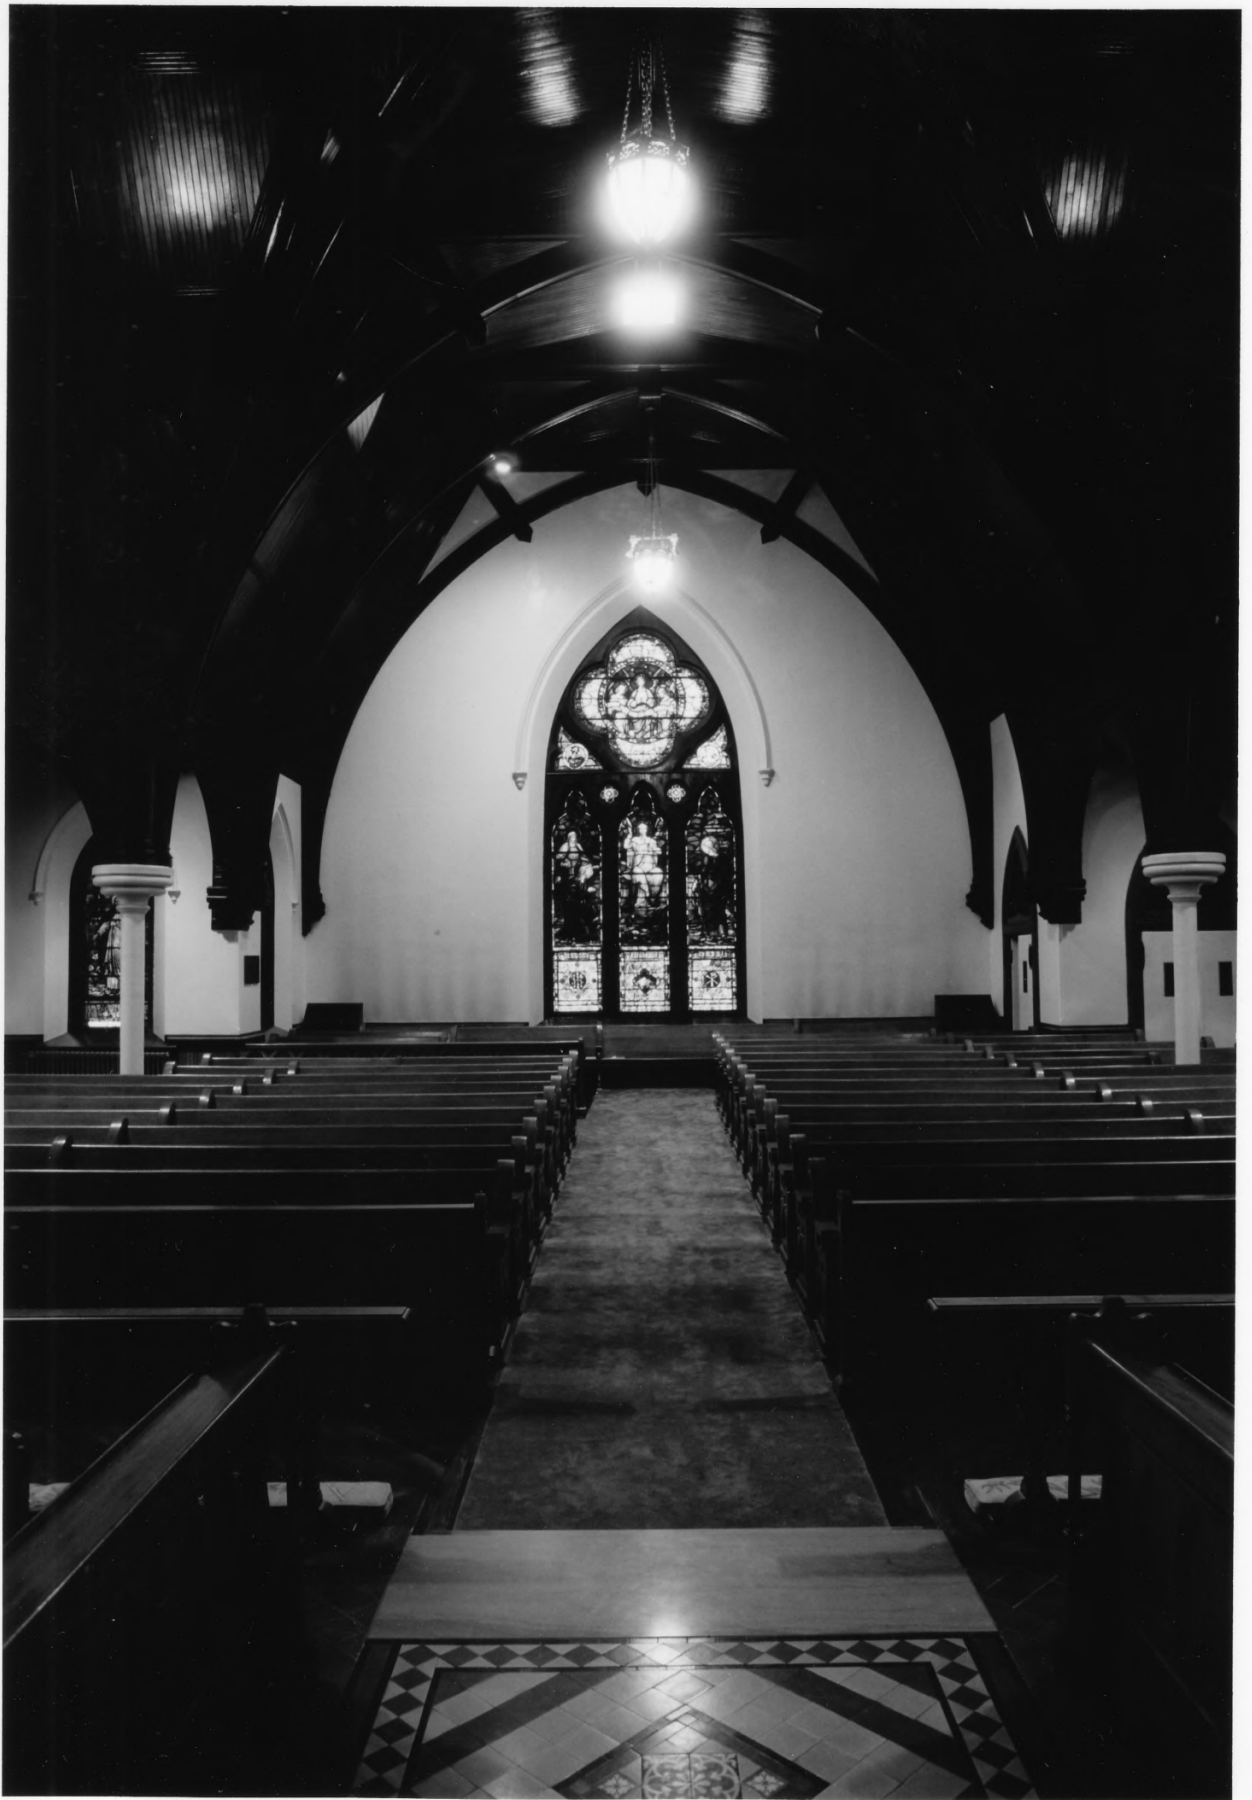

PHOTO 7 OF 13

ST. JOHN'S EPISCOPAL
CHURCH

1105 QUARRIER ST.
CHARLESTON, W. VA.
NAVE DETAIL
PHOTO 9 OF 13

ST. JOHN'S EPISCOPAL CHURCH
1105 QUARRIER ST.

CHARLESTON, W.VA.

NAVE DETAIL

BY: MICHAEL KELLER

PHOTO : 10 OF 13