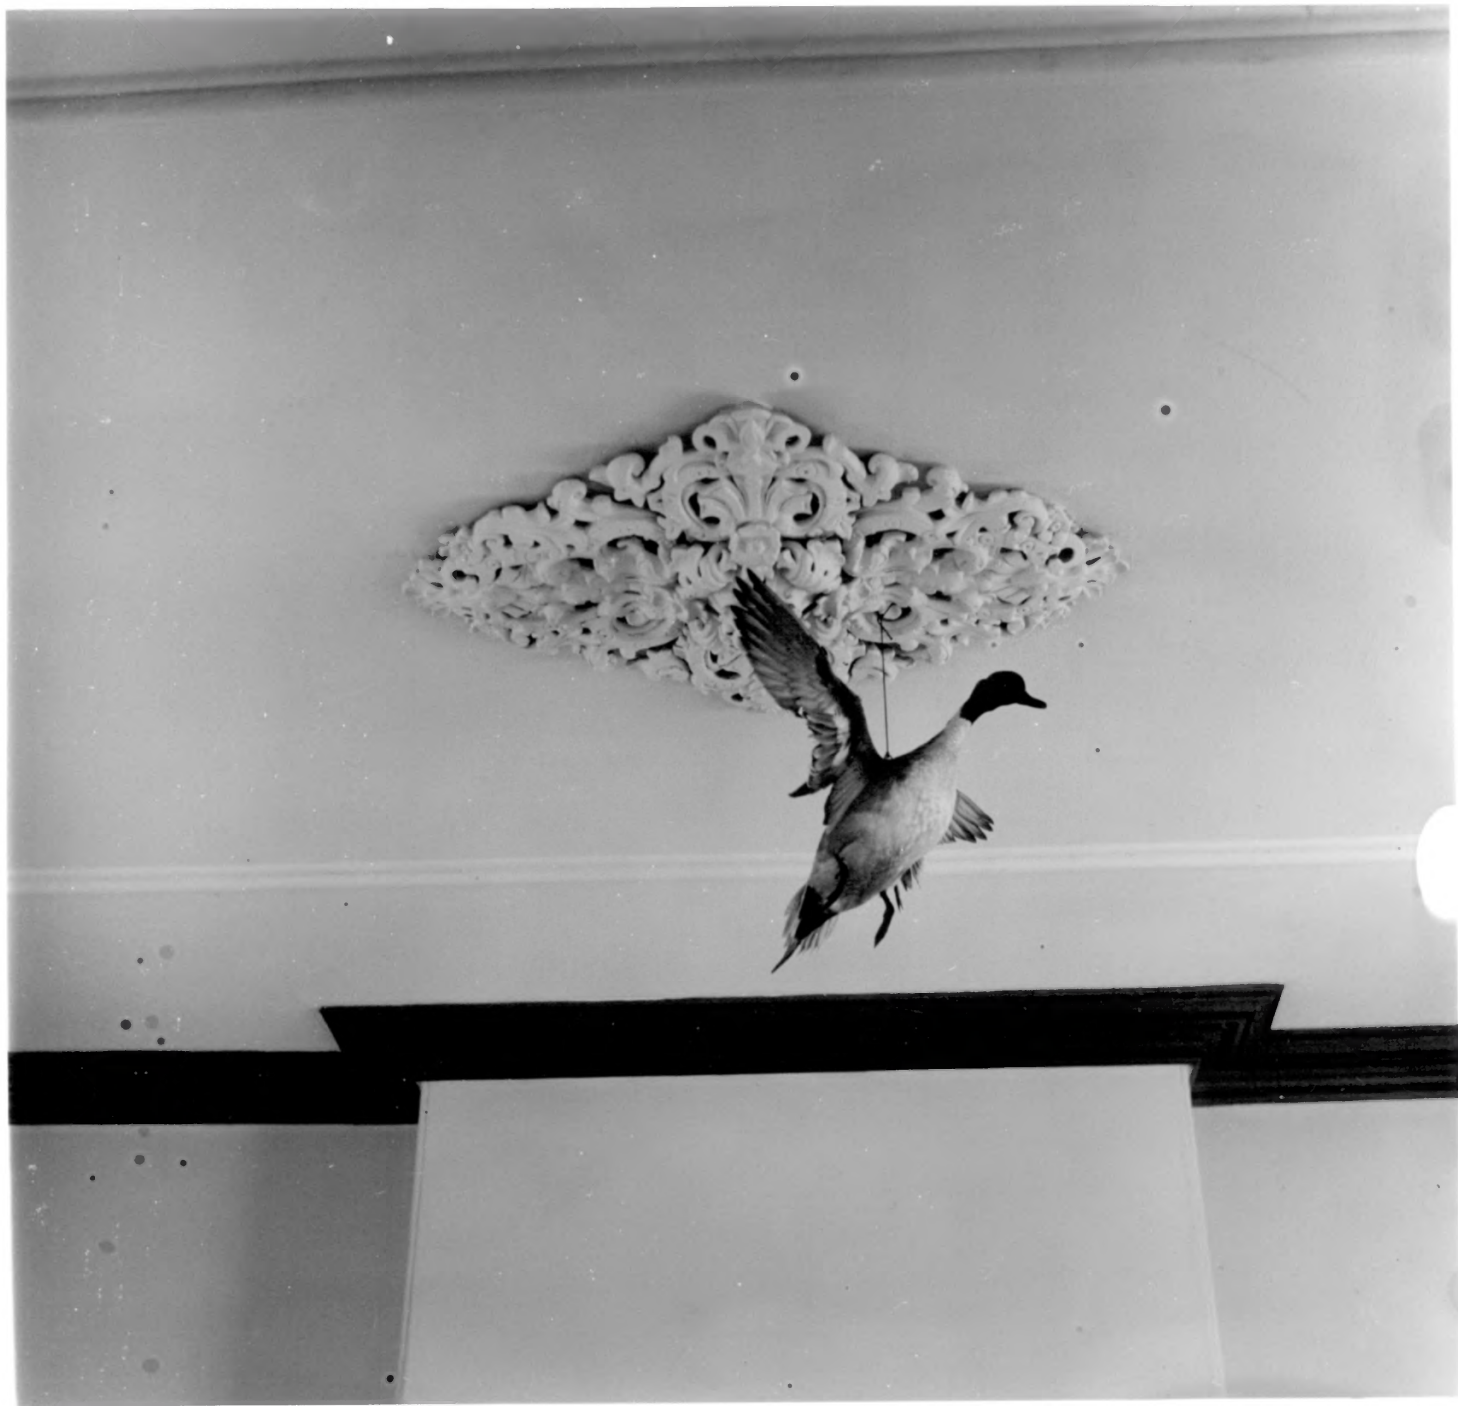

Description: interior detail: parlor mantelpiece

Photograph Number: 23 of 25

Name: Raymond Neck Historic District (property #3 -
Robert Wilson's "Hebron")

Location: Leipsic vicinity, Kent County, Delaware