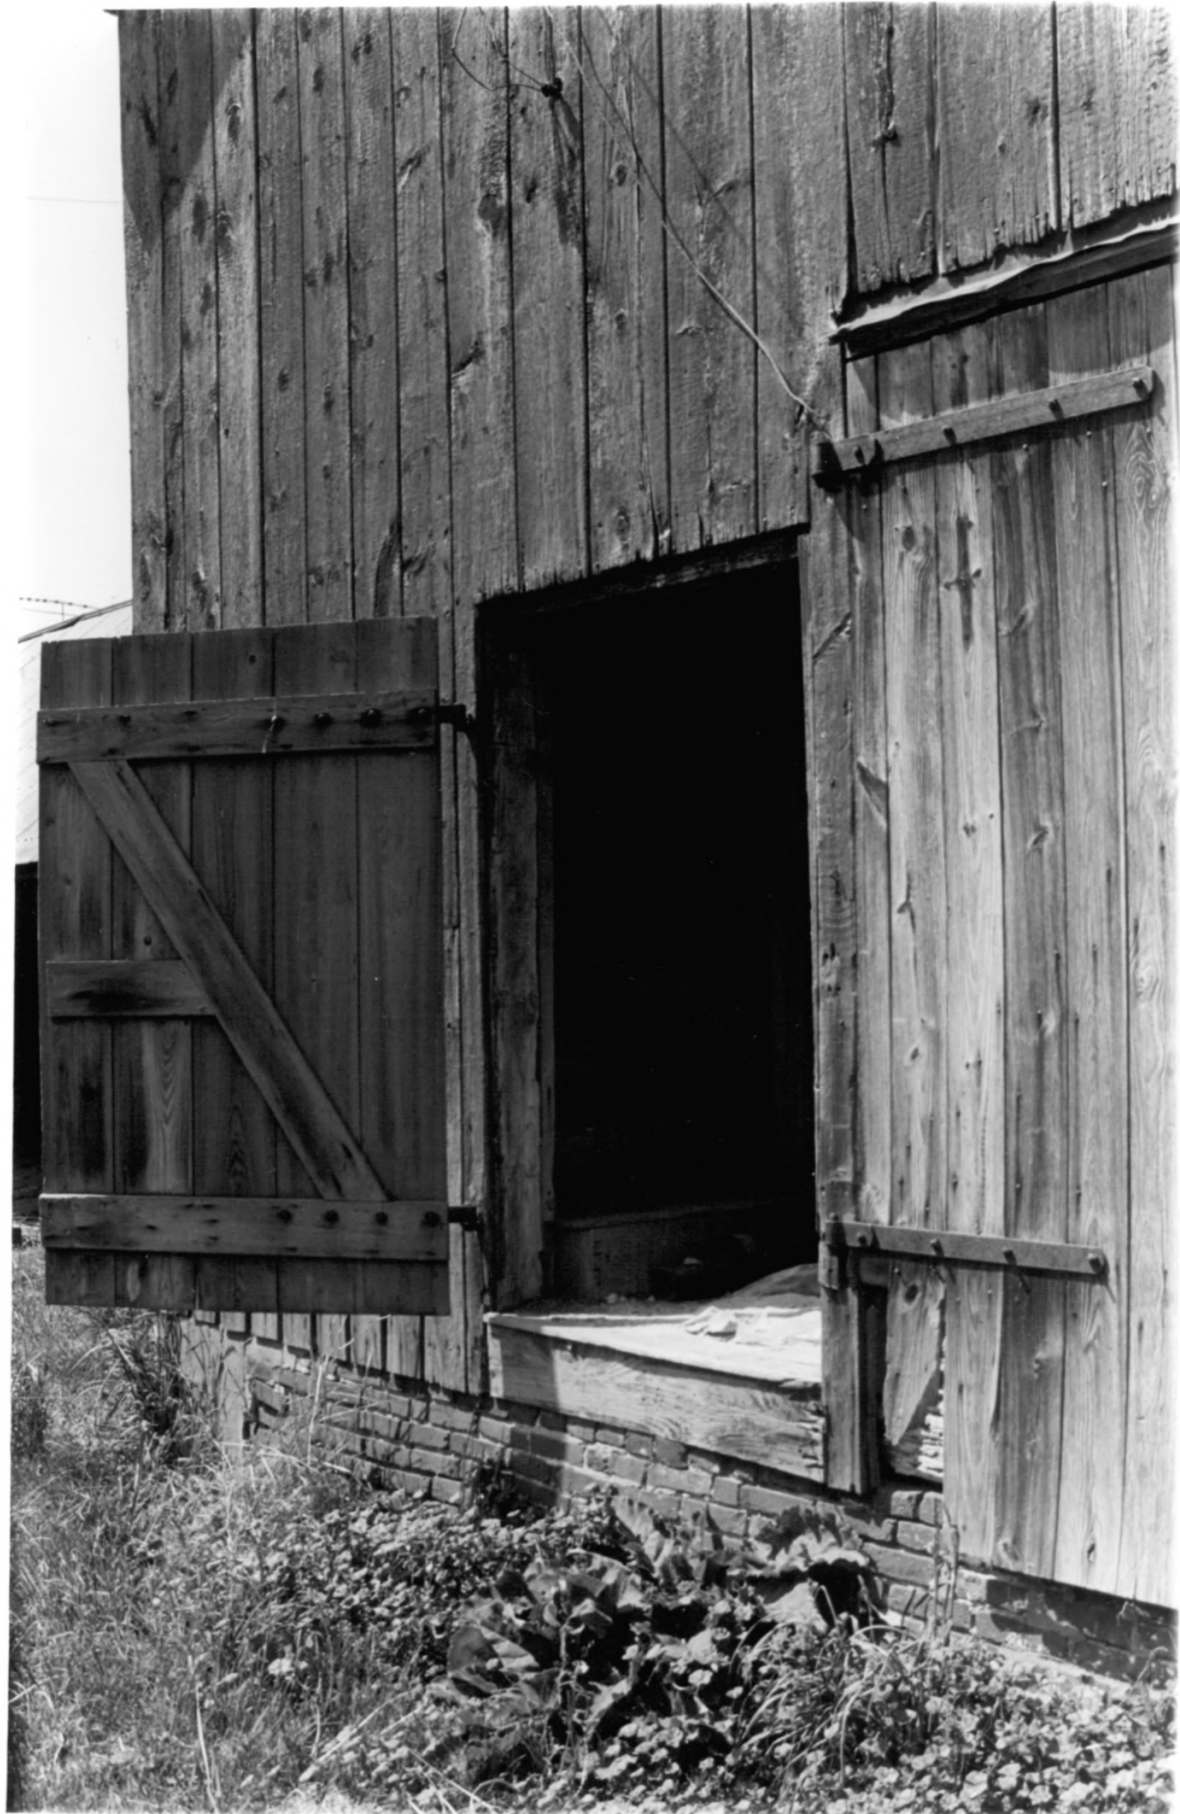

Description: 20th century braced frame barn from
south-southwest

Photograph Number: 15 of 25

Name: Raymond Neck Historic District (property #2 -
James Hoffecker House)

Location: Leipsic vicinity, Kent County, Delaware