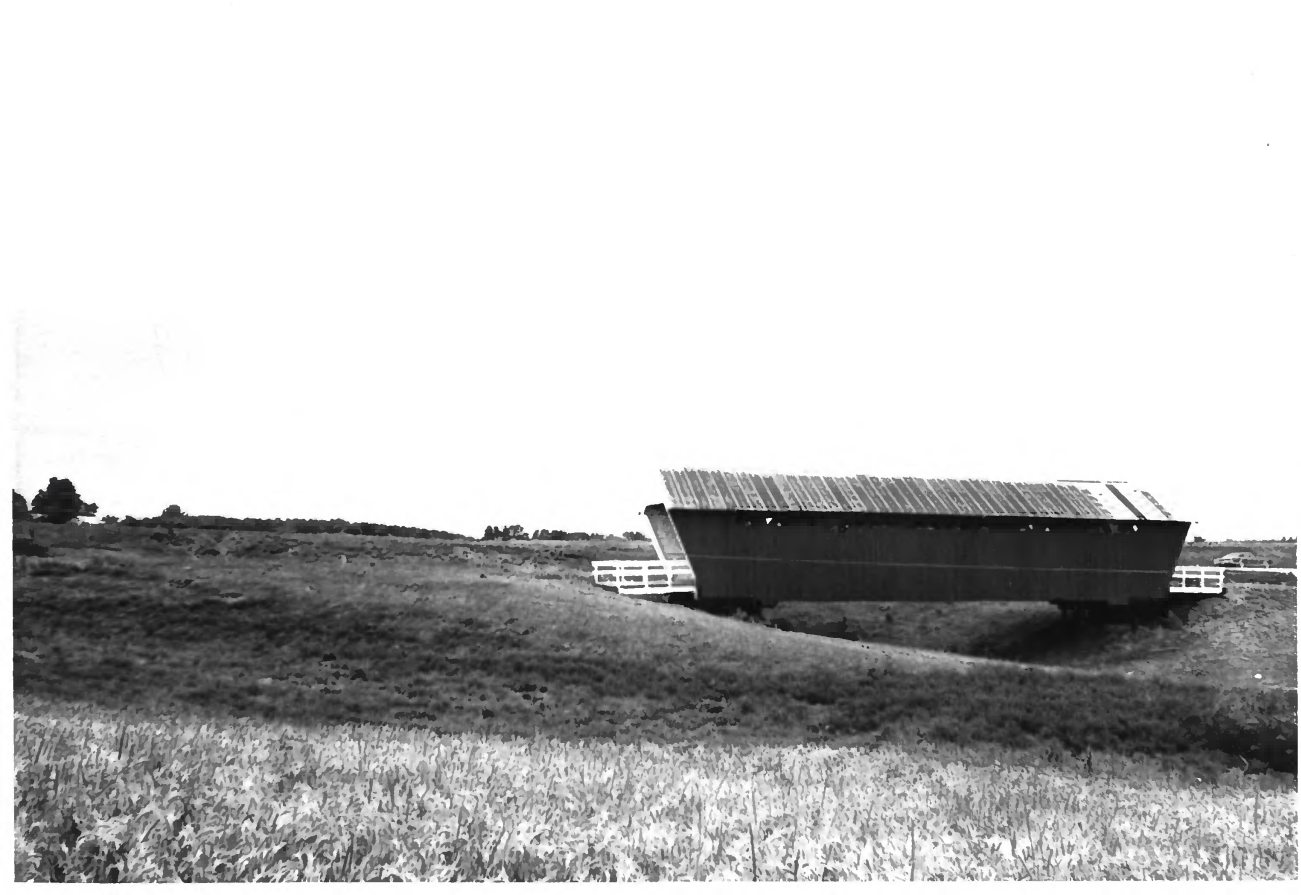

BEAN  
IDLES

APR 2 7 1975

#1

Imes Bridge - Madison Co. Iowa - South Twp., Sect. 27

West side - Looking from N.W. to S.E.

Credit: John Bishop

Date: March 1945

Neg. no: Madison Co. Historical Society

Winterset, Iowa

Imes Covered Bridge

#1 of 2

St. Charles, Madison Co., Iowa

Credit: Joseph Graham

Date: July 1978

FEB 9 1979

Neg. at: Graham, Winterset IA

View: looking north

DEC 12 1978

1921  
MEN BRIDGE  
BUILT 1879

Imes Covered Bridge # 2 of 3  
St. Charles, Madison Co., Iowa  
Credit: M.H. Bowers  
Date: August 1978 FEB 9 1979  
Neg. at: Iowa SHPO, Iowa City  
View: looking west

DEC 12 1978

Imes Covered Bridge

#3 of 3

St. Charles, Madison Co., Iowa

Credit: M.H. Bowers

Date: 1978 August

Neg. at: SHPO Iowa, Iowa City

View: looking into culvert below  
bridge, view from NE