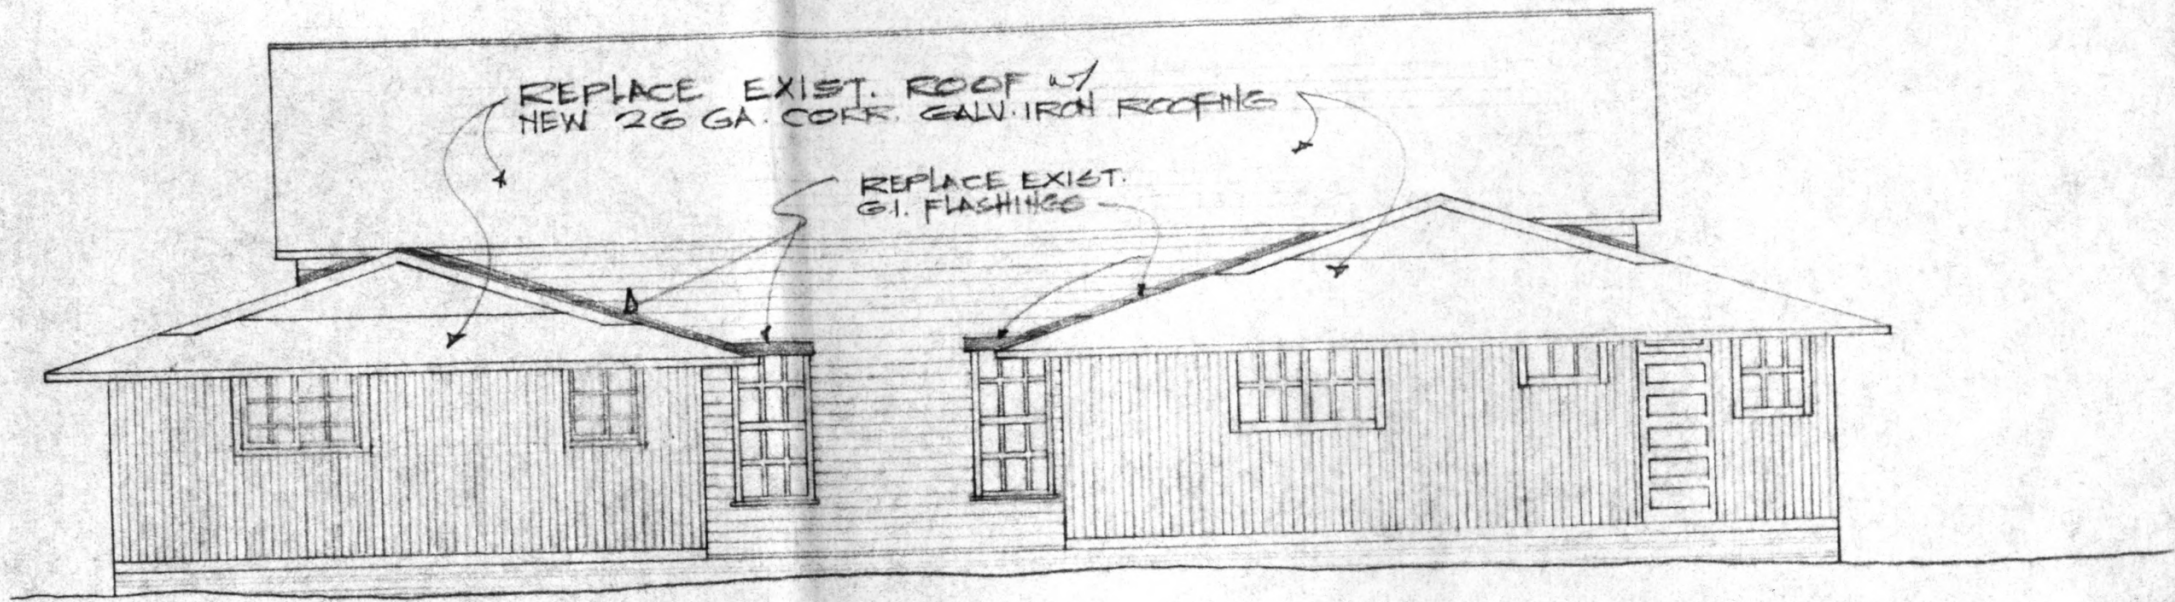

FRONT ELEVATION

REPLACE EXIST. ROOF W/
NEW 26 GA. CORR. GALV. IRON ROOF'G.

REAR ELEVATION

REPLACE EXIST. ROOF W/
NEW 26 GA. CORR. GALV. IRON ROOF'G.

REPLACE EXIST. ROOF W/
NEW 26 GA. CORR. GALV. IRON ROOF'G.

10'
10'

EARLY 1900 PHOTO

1979 PHOTO'S

RIGHT SIDE ELEVATION

LEFT SIDE ELEVATION

REVISION	DATE	BRIEF	MADE BY	APPROVED
DEPT. OF PUBLIC WORKS, COUNTY OF HAWAII BUREAU OF BUILDING CONSTRUCTION & INSPECTION				
<u>RENOVATION TO</u> <u>KOHALA COURTHOUSE BLDG.</u>				
NORTH KOHALA, HAWAII				
APPROVED			DESIGN DRAWN CHECKED SHEET NO.	
_____ BUREAU HEAD		_____ DATE		_____ OF SITE