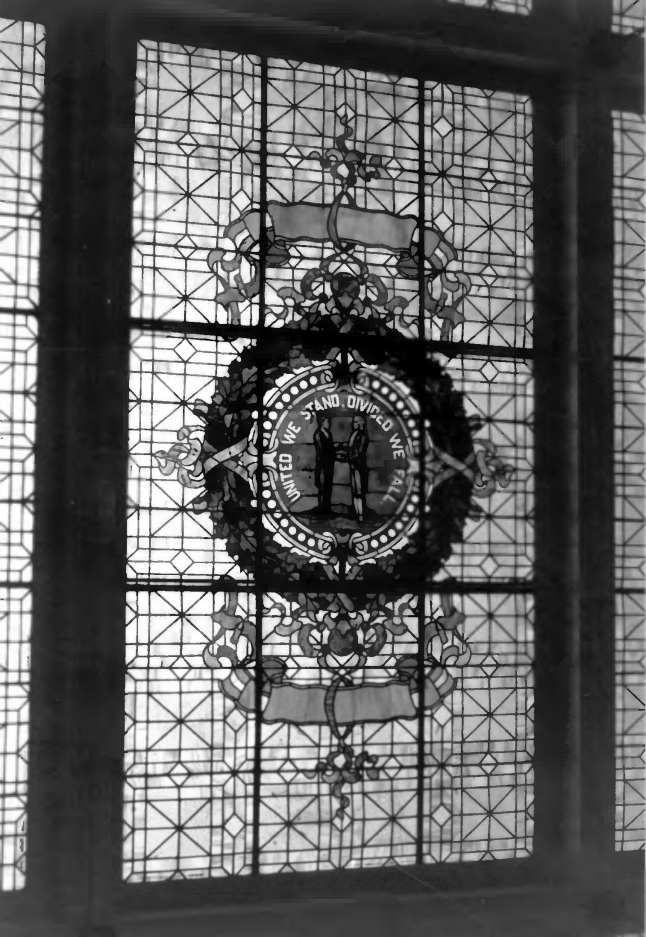

CAMPBELL COUNTY COURTHOUSE AT NEWPORT,
KENTUCKY

Photo 12: Cathedral-glass window at
landing of main staircase; taken from
second floor

Margaret Warminski

Jan. 1988

Negative: 340 E. Second St., Newport,
Kentucky.