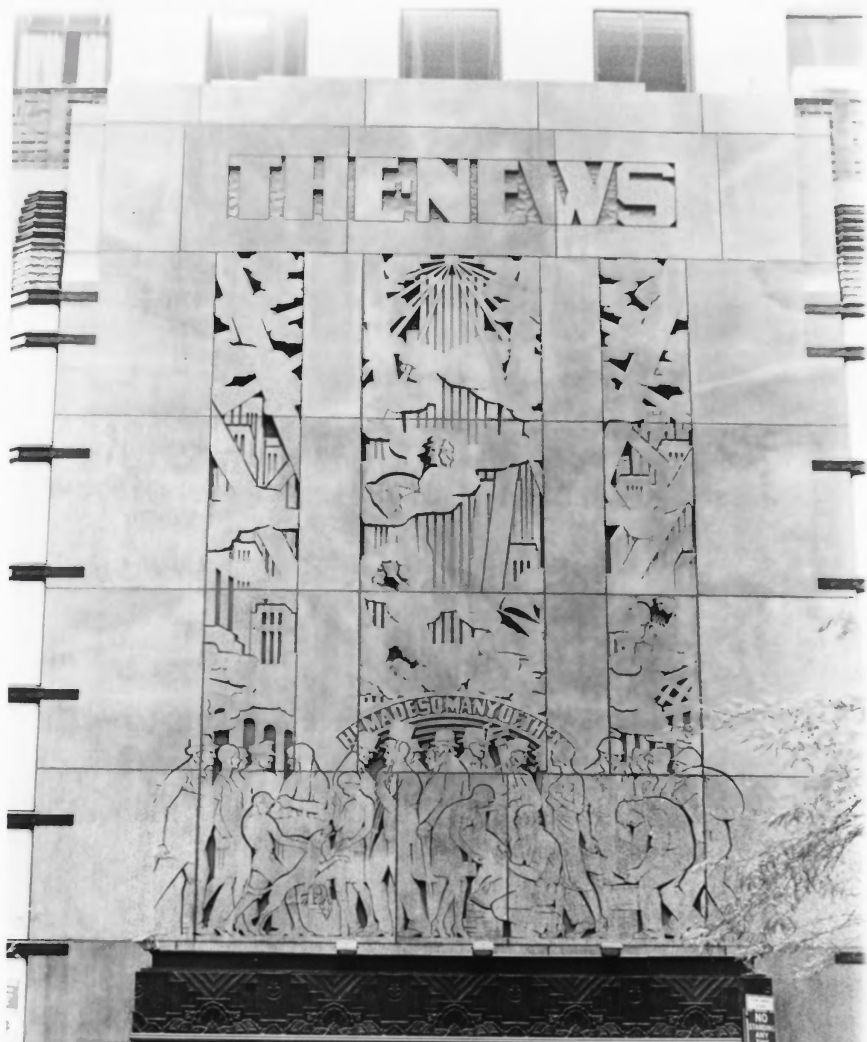

DAILY NEWS BUILDING
New York County, New York

Photo by: Carl Forster, 1981
Neg. at: New York Landmarks
Preservation Commission

DAILY NEWS BUILDING
New York County, New York

Photo by: Sarah Latham, 1979
Neg. at: New York Landmarks
Preservation Commission

View from the northwest

DAILY NEWS BUILDING
New York County, New York

Photo by: Sarah Latham, 1979
Neg. at: New York Landmarks
Preservation Commission

Entrance detail, view from the north