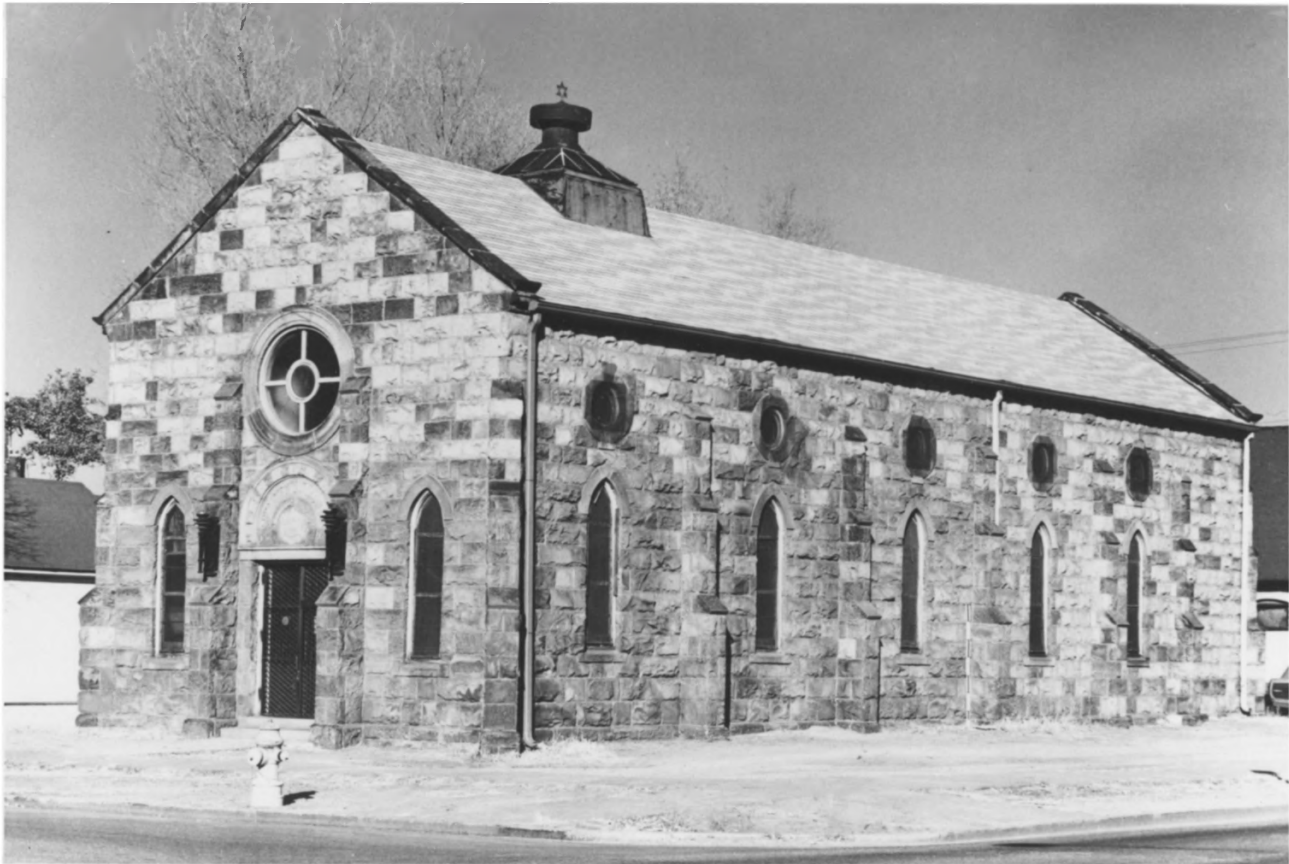

4. IDENTIFICATION

DESCRIBE VIEW, DIRECTION, ETC.

View is to the north

NPS Number 69.12.05.0005

Title: Emmanuel Shearith

Israel Chapel

Loc. 1201 10th St.

Denver, Colo.