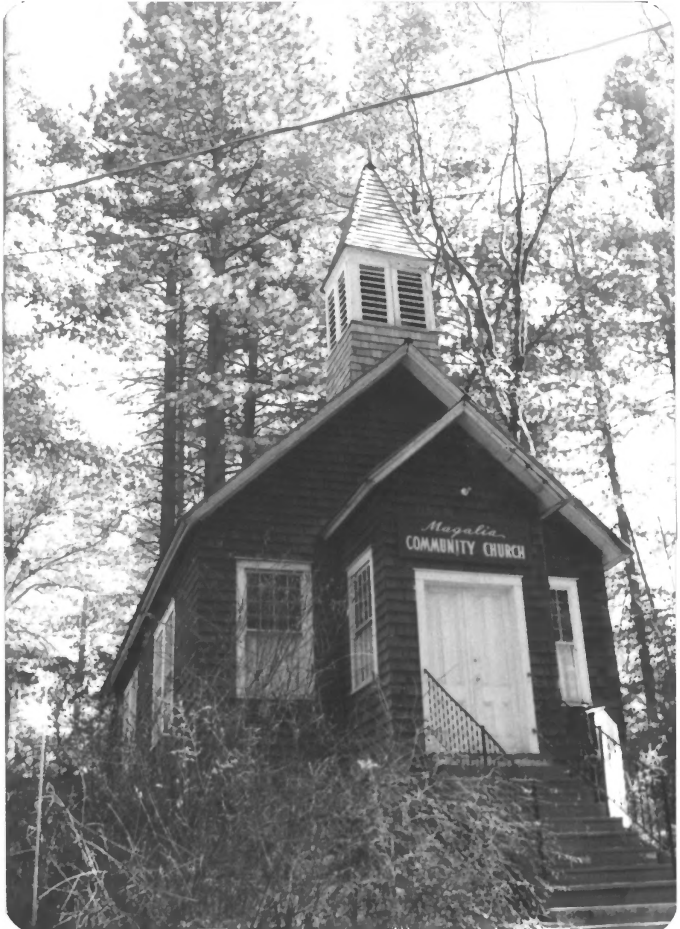

10-27-80

Grounds directly in  
front of Church

Magalia Butte Co. Calif

Magalia Community Church

Photographer: C. H. Worthington

Date: 10/27/80

Facing: North East

Sign of Worship and grounds in  
front of the Church

1 of 15 photos

DEC 8 1981

(1)

*Magalia*  
COMMUNITY CHURCH

10-27-80

An almost straight on  
shot of Church front.

Magalia, Butte Co. Calif

Magalia Community Church