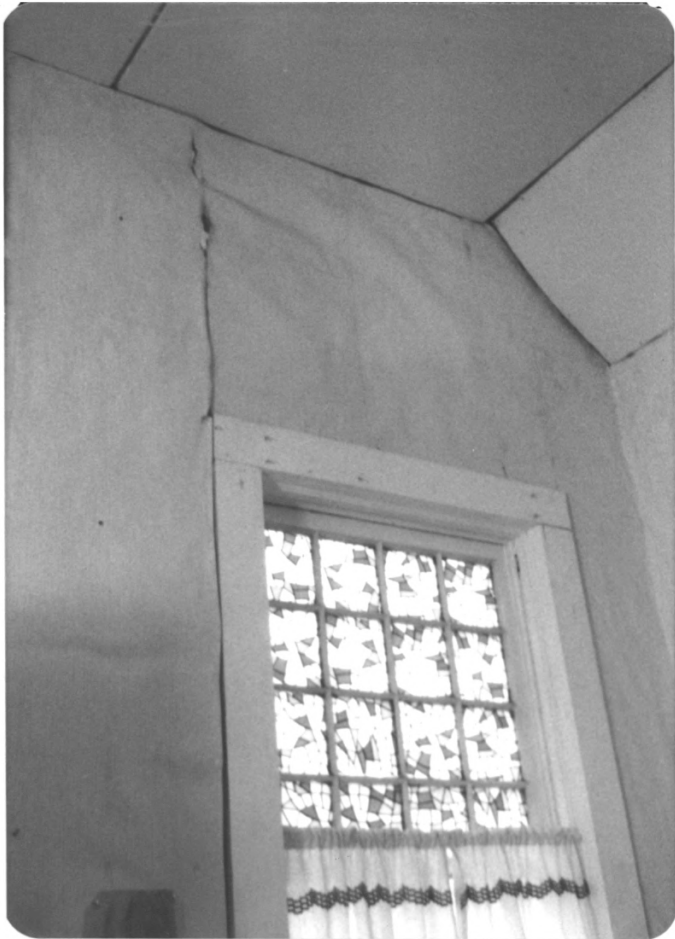

(7)

A black and white photograph of the entrance to the Magalia Community Church. The building has a gabled roof with dark shingles. A dark rectangular sign is mounted above the doorway, featuring the name 'Magalia' in a cursive script and 'COMMUNITY CHURCH' in bold, white, sans-serif capital letters. The entrance is framed by a white door and a white door frame. The left door is open, revealing a dark interior with a large cross on the wall and a hanging light fixture. A small, round light fixture is mounted on the shingles above the sign. To the left of the entrance is a window with a white frame and a white curtain. A set of stairs with a dark metal railing and a lattice-patterned skirt leads up to the entrance. The steps are covered with a layer of snow or frost.

Photographer: C.H. Worthington

Date: 10/27/80

Interior of Church, south and  
east walls, and ceiling

12 of 15 photos

JAN 11 1982

DEC 8 1981

(12)

10-27-80

Interior of church showing  
walls, ceiling & one  
window

Magalia Community Church  
Magalia, Butte Co., Calif  
Photographer: C.H. Worthington  
Date: 10/27/80

JAN 11 1982

Interior walls & ceiling  
facing southwest