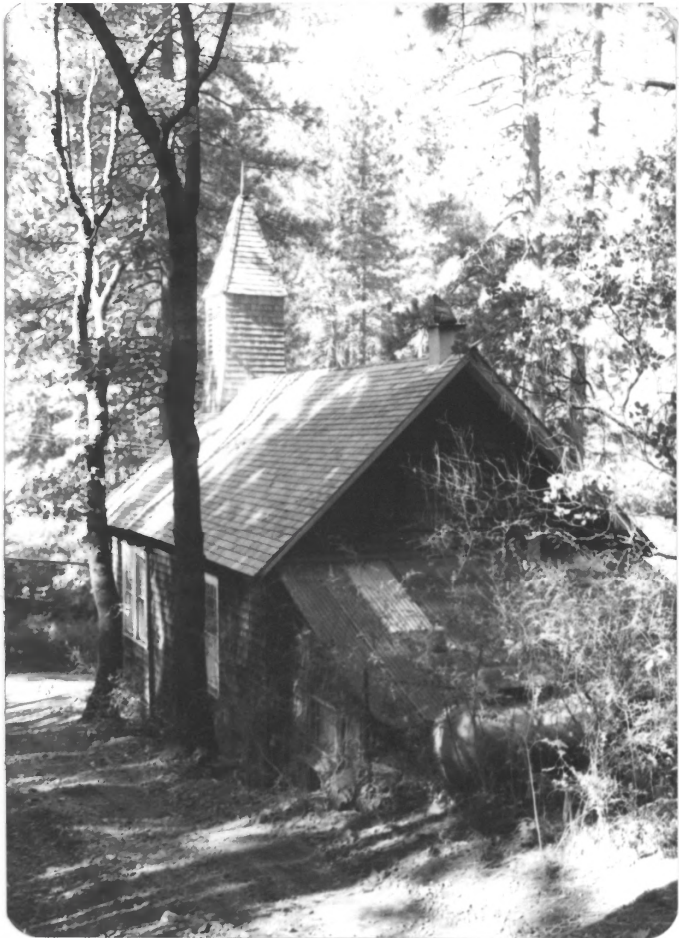

Magalia Community Church

Photographer: C. H. Worthington

Date: 10/27/80

Close up: Information and day  
and hour services held.

3 of 15 photos

Facing northeast

(3)

(4)

10-27-80

Shows right side +  
right rear (lean-to  
was built on when the  
building was reconstructed.  
It is believed this was  
done in 1904.

Magalia Butte Co, Calif

Magalia Community Church

Photographer: C. H. Worthington