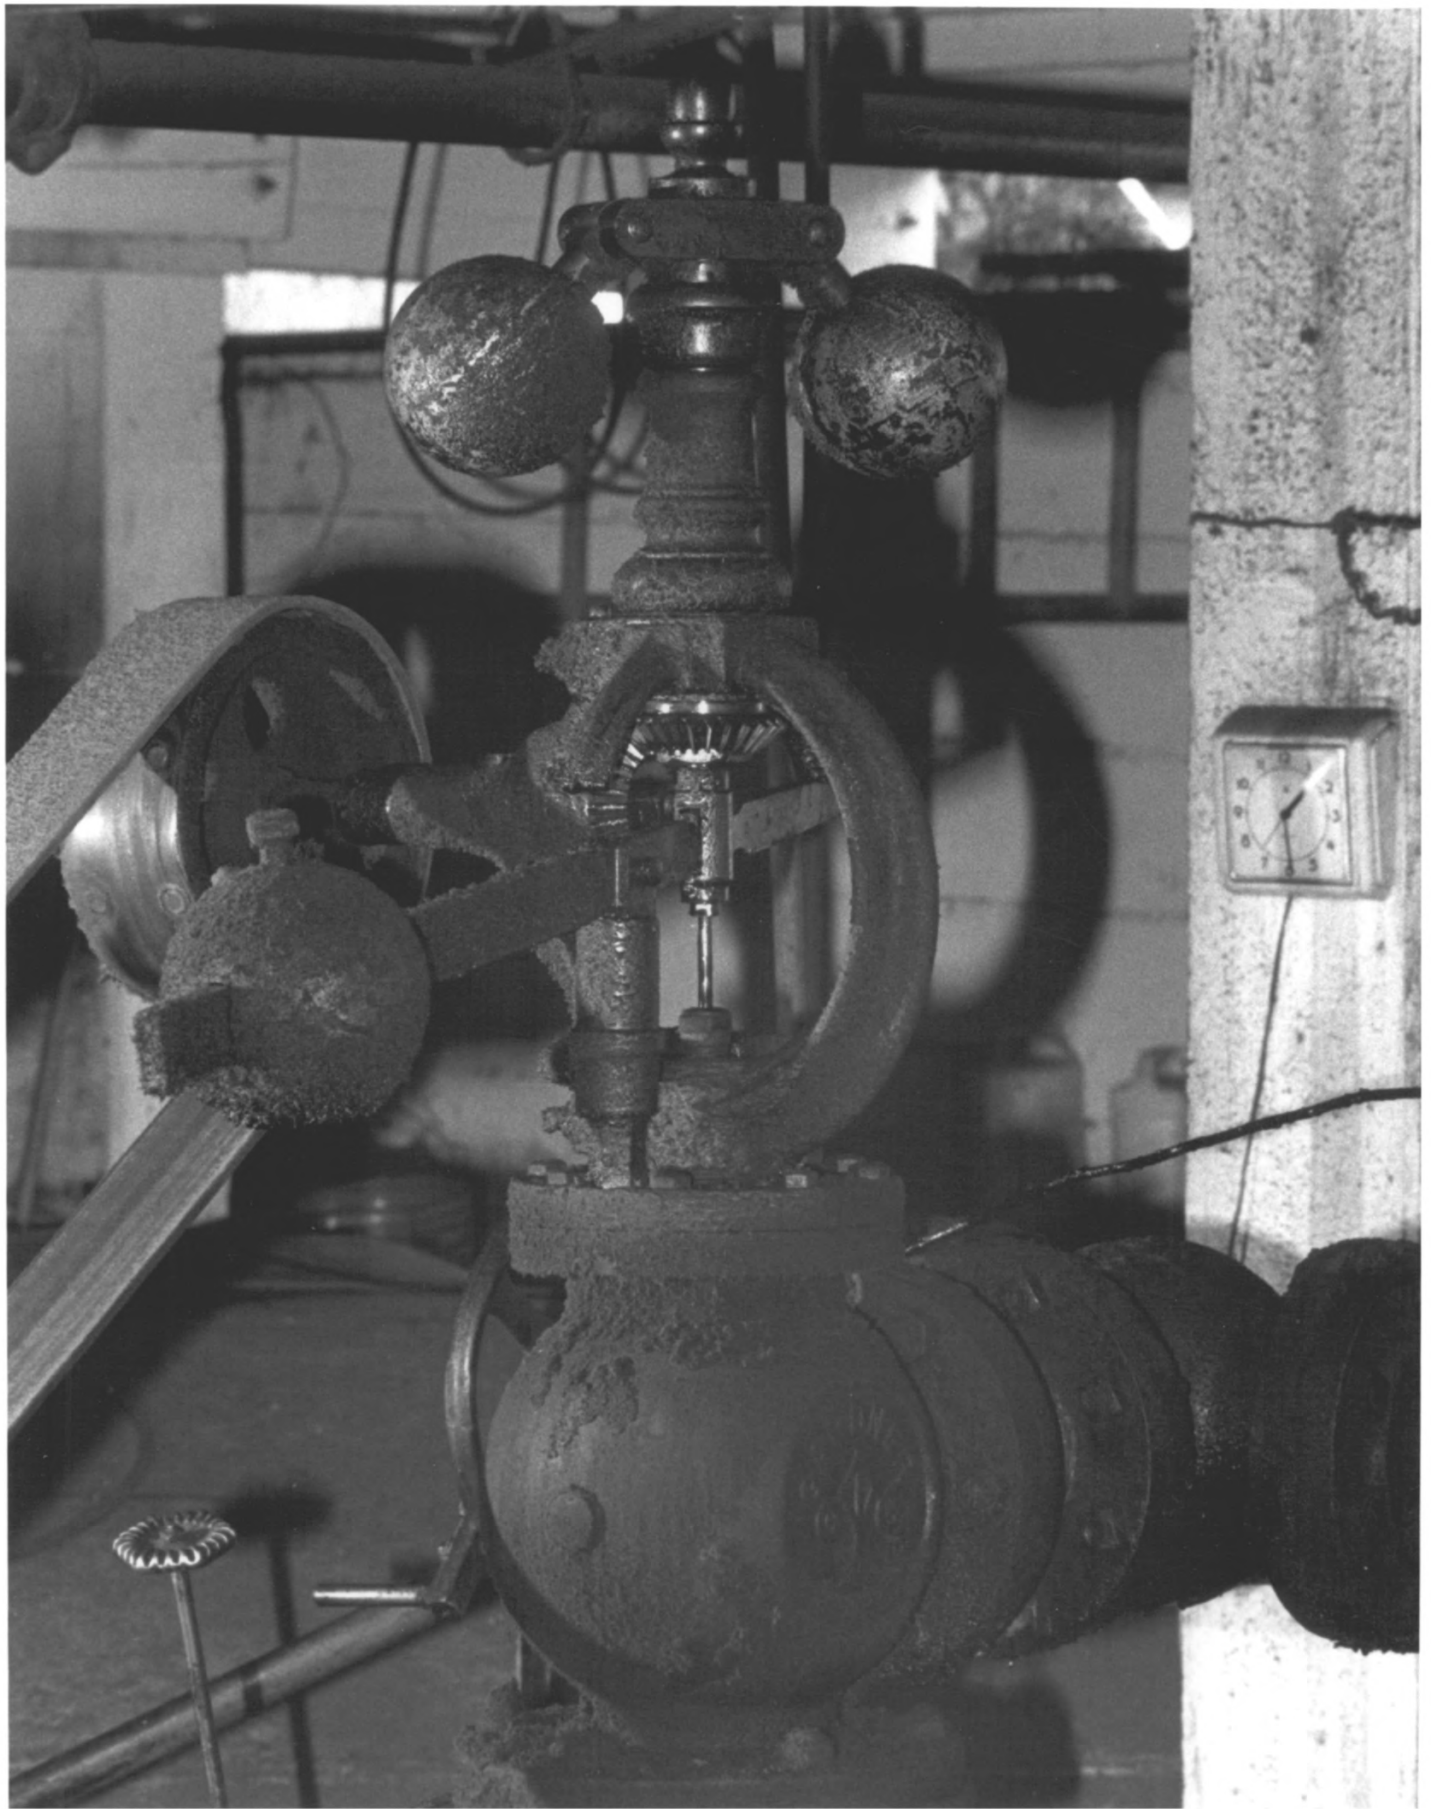

24004 Cardwell Hill Road

Wren, Ore. 97370

Negative owned by John Bragg

May 1993

Views of governor on steam engine at the Hull-Oakes Lumber Co.

46 of 78 photos

Ralph Hull Lumber Co. (Hull-Oakes Lumber Co.)

Benton County, Oregon