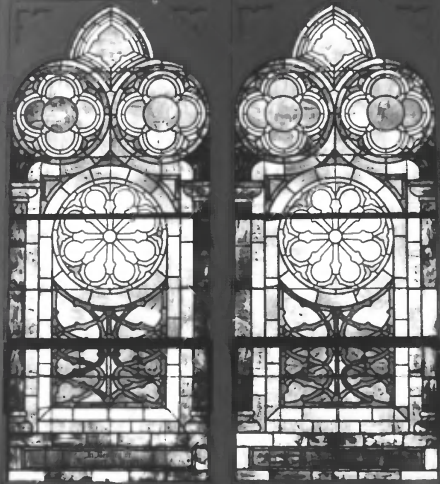

Photo # ~~17~~ 25 of 94

ST. JAMES EPISCOPAL CHURCH (Bldg. # ~~17~~<sup>14</sup>)

South Bend Multiple Resource Area

South Bend, IN

Nov., 1983

Elizabeth Straw, photographer

Historic Preservation Commission

looking south at Tiffany window (left)

Photo # ~~20~~ 26 of 94

ST. JAMES EPISCOPAL CHURCH (Bldg. # ~~17~~<sup>14</sup>)

South Bend Multiple Resource Area

South Bend, IN

Nov., 1983

Elizabeth Straw, photographer

Historic Preservation Commission

looking north at Tiffany windows