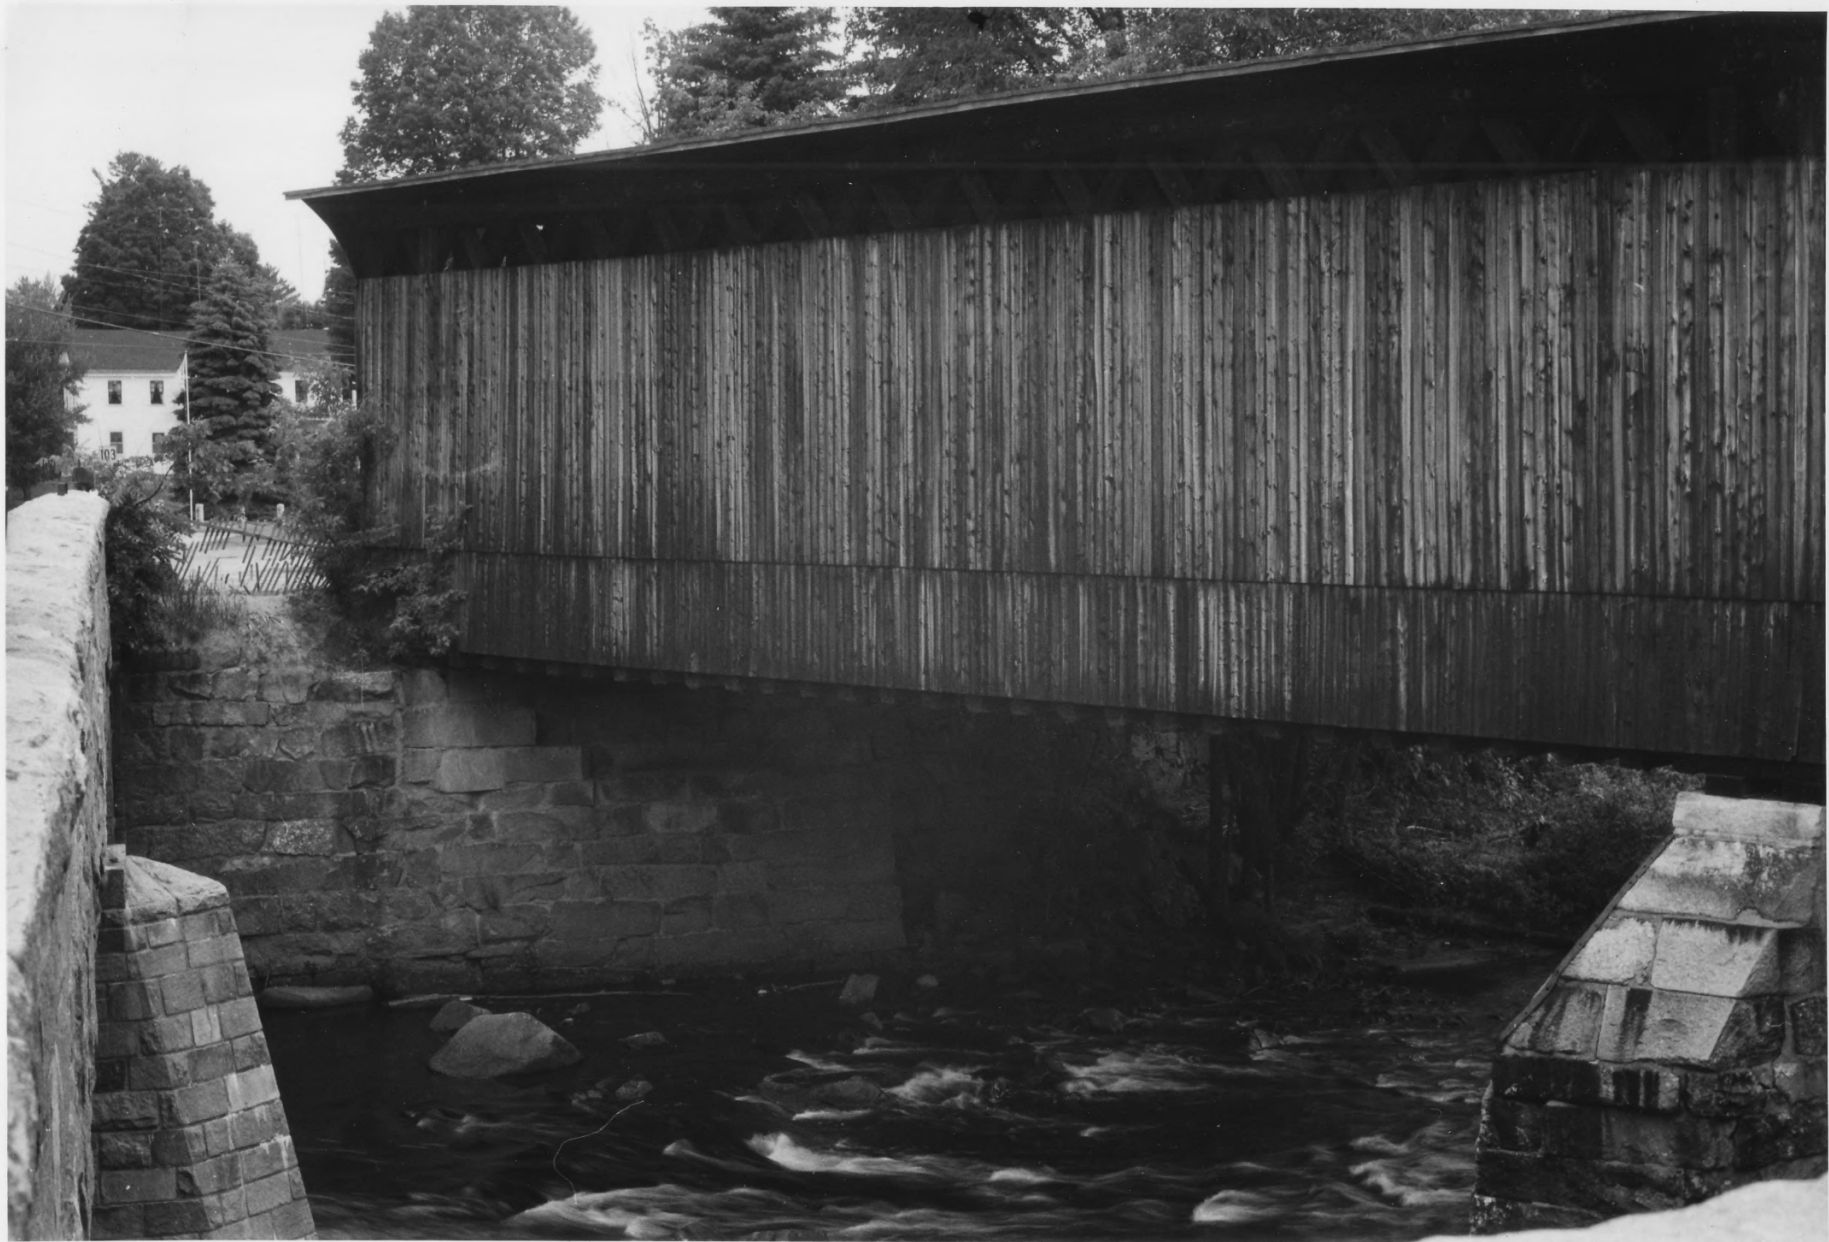

*Merrimack
County*

Linda Ray Wilson

10/12/79

Description: West portal and south wall of structure facing southwest.

JAN 11 1980

Photographer facing N NE E SE S SW W NW

Photo Date: June, 1974

Photo Number 1 of 2

*Merrimack
County*

I certify that the appearance of
this bridge has not changed
since this photo was taken.

Linda Ray Wilson

10/12/79

Negative with: Linda Ray Wilson

Description: South wall of structure facing southeast