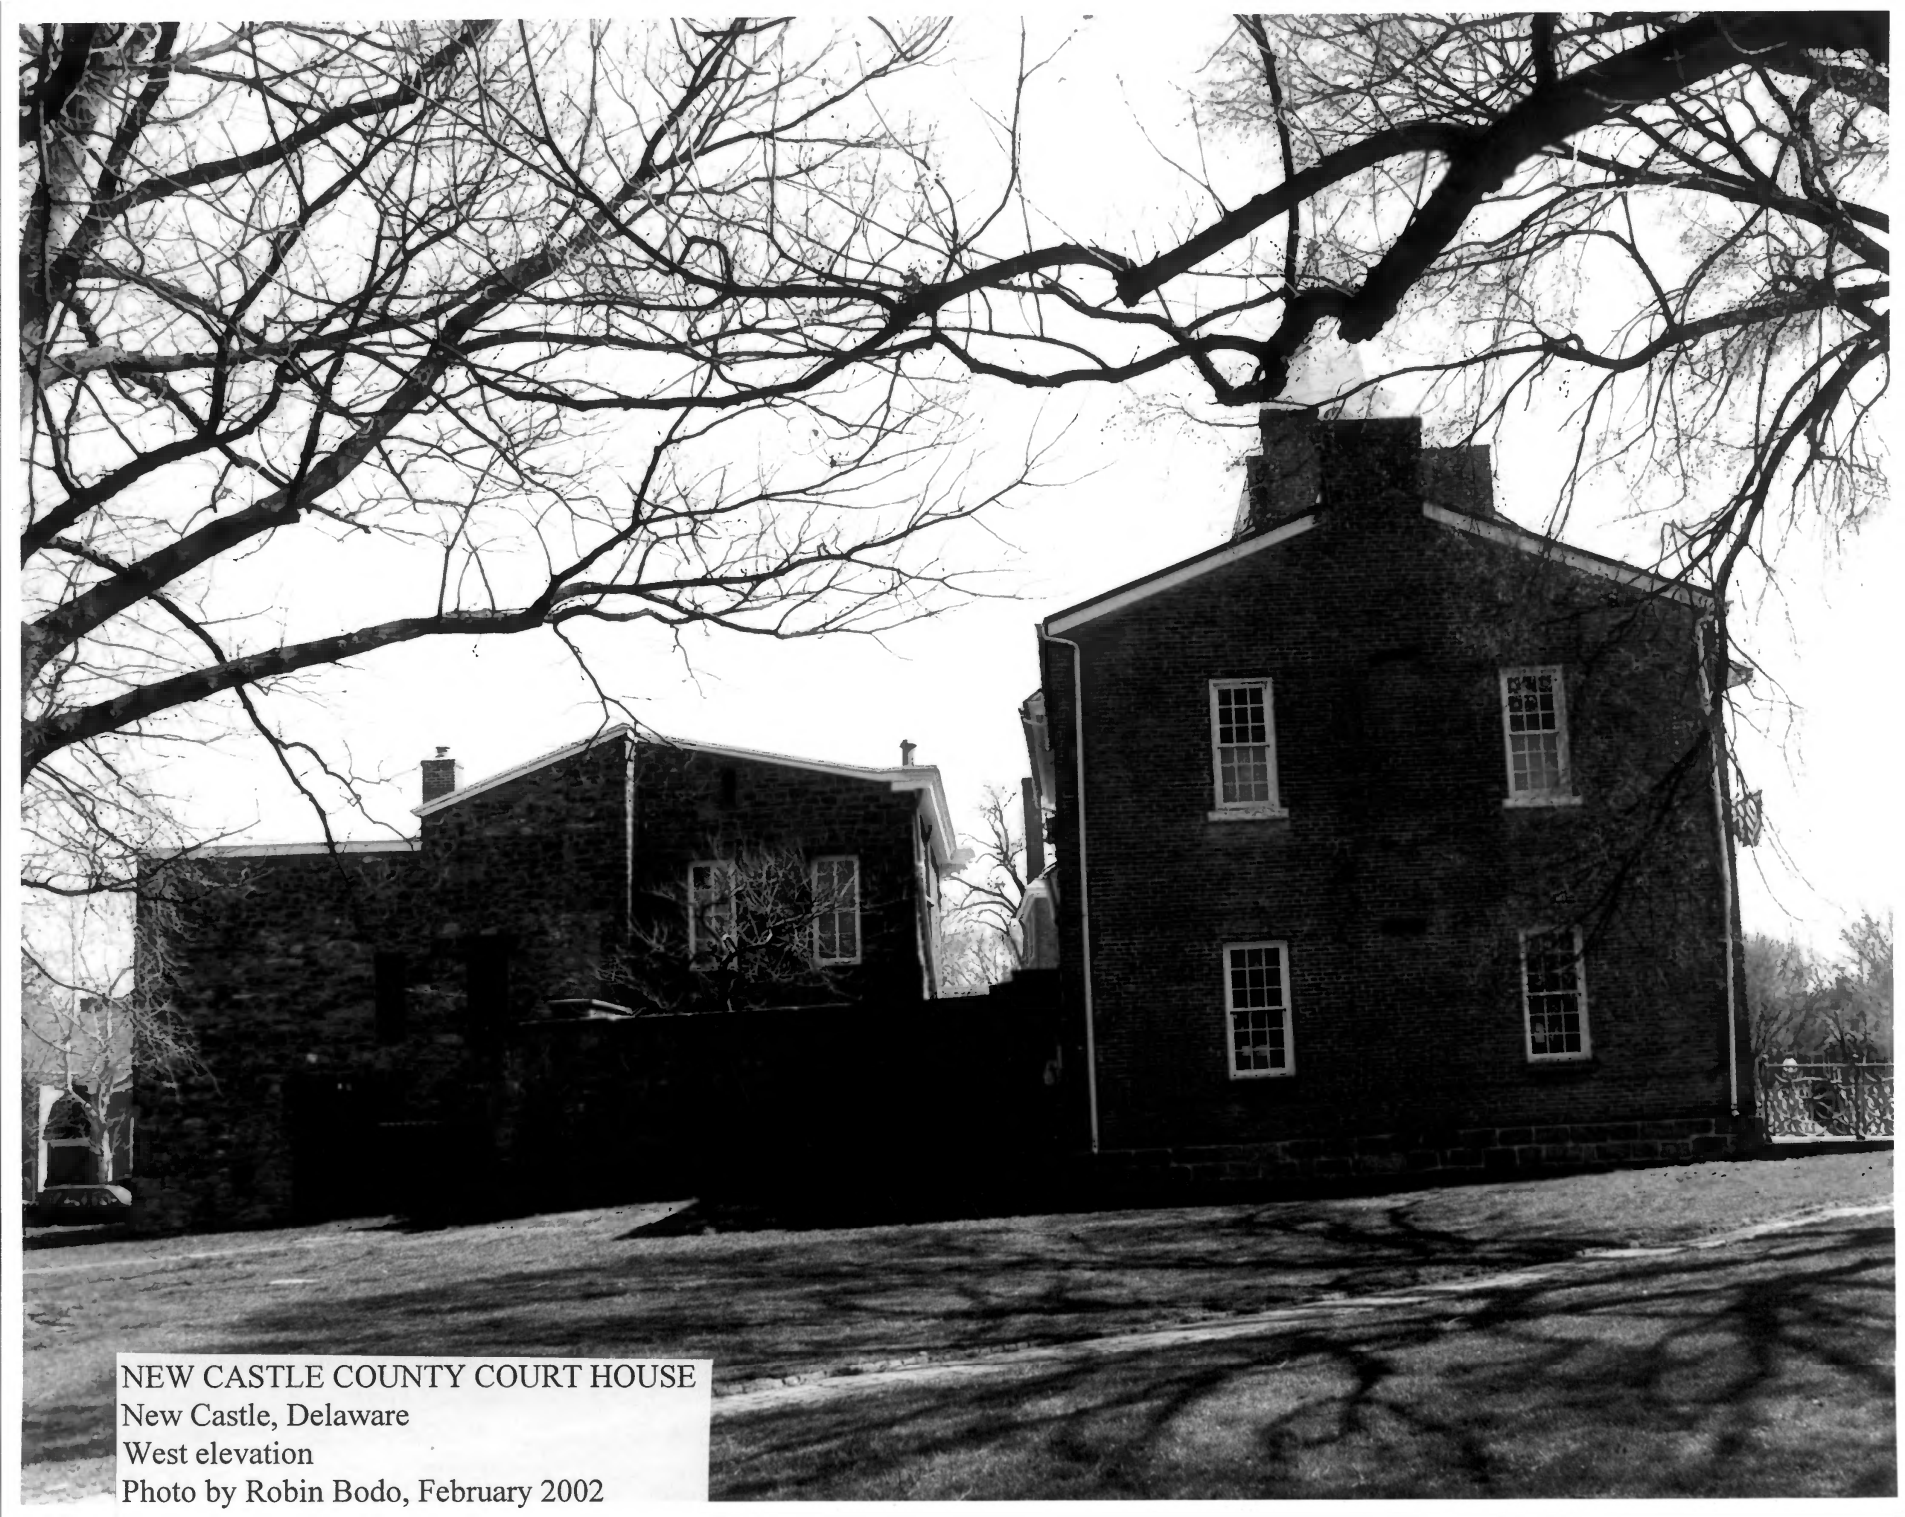

NEW CASTLE COUNTY COURT HOUSE
New Castle, Delaware
South (front) facade
Photo by Robin Bodo, February 2002

NEW CASTLE COUNTY COURT HOUSE
New Castle, Delaware
West elevation
Photo by Robin Bodo, February 2002

NEW CASTLE COUNTY COURT HOUSE

New Castle, Delaware

Rear (north) elevation

Photo by Robin Bodo, February 2002

NEW CASTLE COUNTY COURT HOUSE
New Castle, Delaware
Front (south) facade and east elevation
Photo by Robin Bodo, February 2002

Stitches That Count
Needlecrafts
Custom Framing

OPEN

NEW CASTLE COUNTY COURT HOUSE
New Castle, Delaware
Courtroom
Photo by Robin Bodo, February 2002

Thank

NEW CASTLE COUNTY COURT HOUSE

New Castle, Delaware

Back hall stair, east wing

Photo by Robin Bodo, February 2002

NEW CASTLE COUNTY COURT HOUSE
New Castle, Delaware
Second floor exhibit room, east wing
Photo by Robin Bodo, February 2002

NEW CASTLE COUNTY COURT HOUSE
New Castle, Delaware
Second floor assembly room, fireplace detail
Photo by Robin Bodo, February 2002