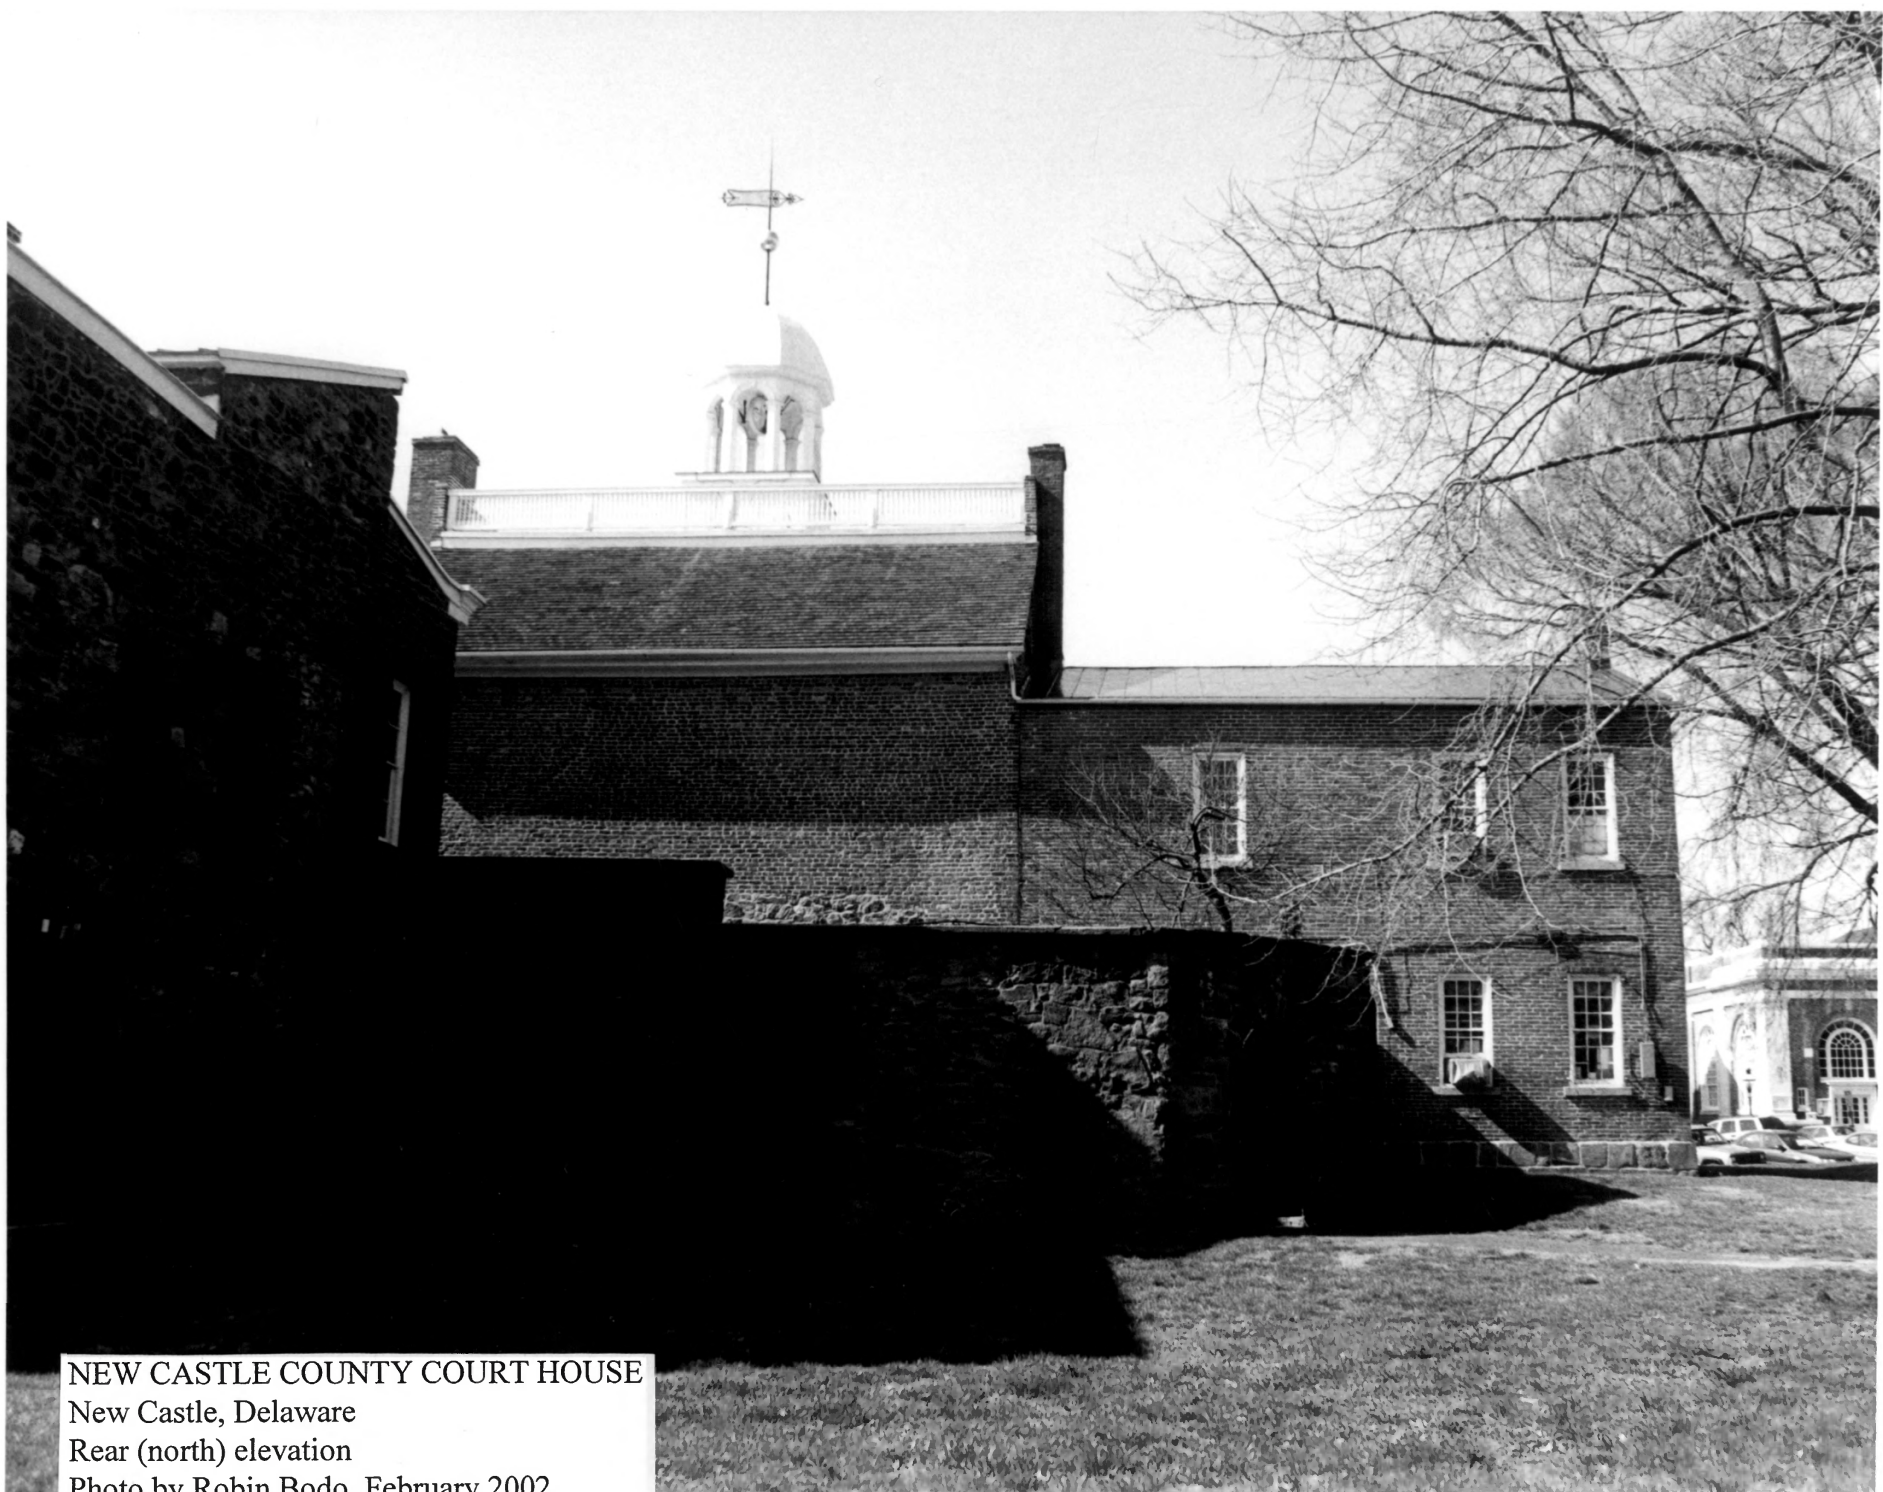

NEW CASTLE COUNTY COURT HOUSE
New Castle, Delaware
South (front) facade
Photo by Robin Bodo, February 2002

NEW CASTLE COUNTY COURT HOUSE
New Castle, Delaware
West elevation
Photo by Robin Bodo, February 2002

NEW CASTLE COUNTY COURT HOUSE

New Castle, Delaware

Rear (north) elevation

Photo by Robin Bodo, February 2002

NEW CASTLE COUNTY COURT HOUSE
New Castle, Delaware
Front (south) facade and east elevation
Photo by Robin Bodo, February 2002

Stitches That Count
Needlecrafts
Custom Framing

OPEN

NEW CASTLE COUNTY COURT HOUSE
New Castle, Delaware
Courtroom
Photo by Robin Bodo, February 2002

Thank

NEW CASTLE COUNTY COURT HOUSE

New Castle, Delaware

Back hall stair, east wing

Photo by Robin Bodo, February 2002

NEW CASTLE COUNTY COURT HOUSE
New Castle, Delaware
Second floor exhibit room, east wing
Photo by Robin Bodo, February 2002

NEW CASTLE COUNTY COURT HOUSE
New Castle, Delaware
Second floor assembly room, fireplace detail
Photo by Robin Bodo, February 2002