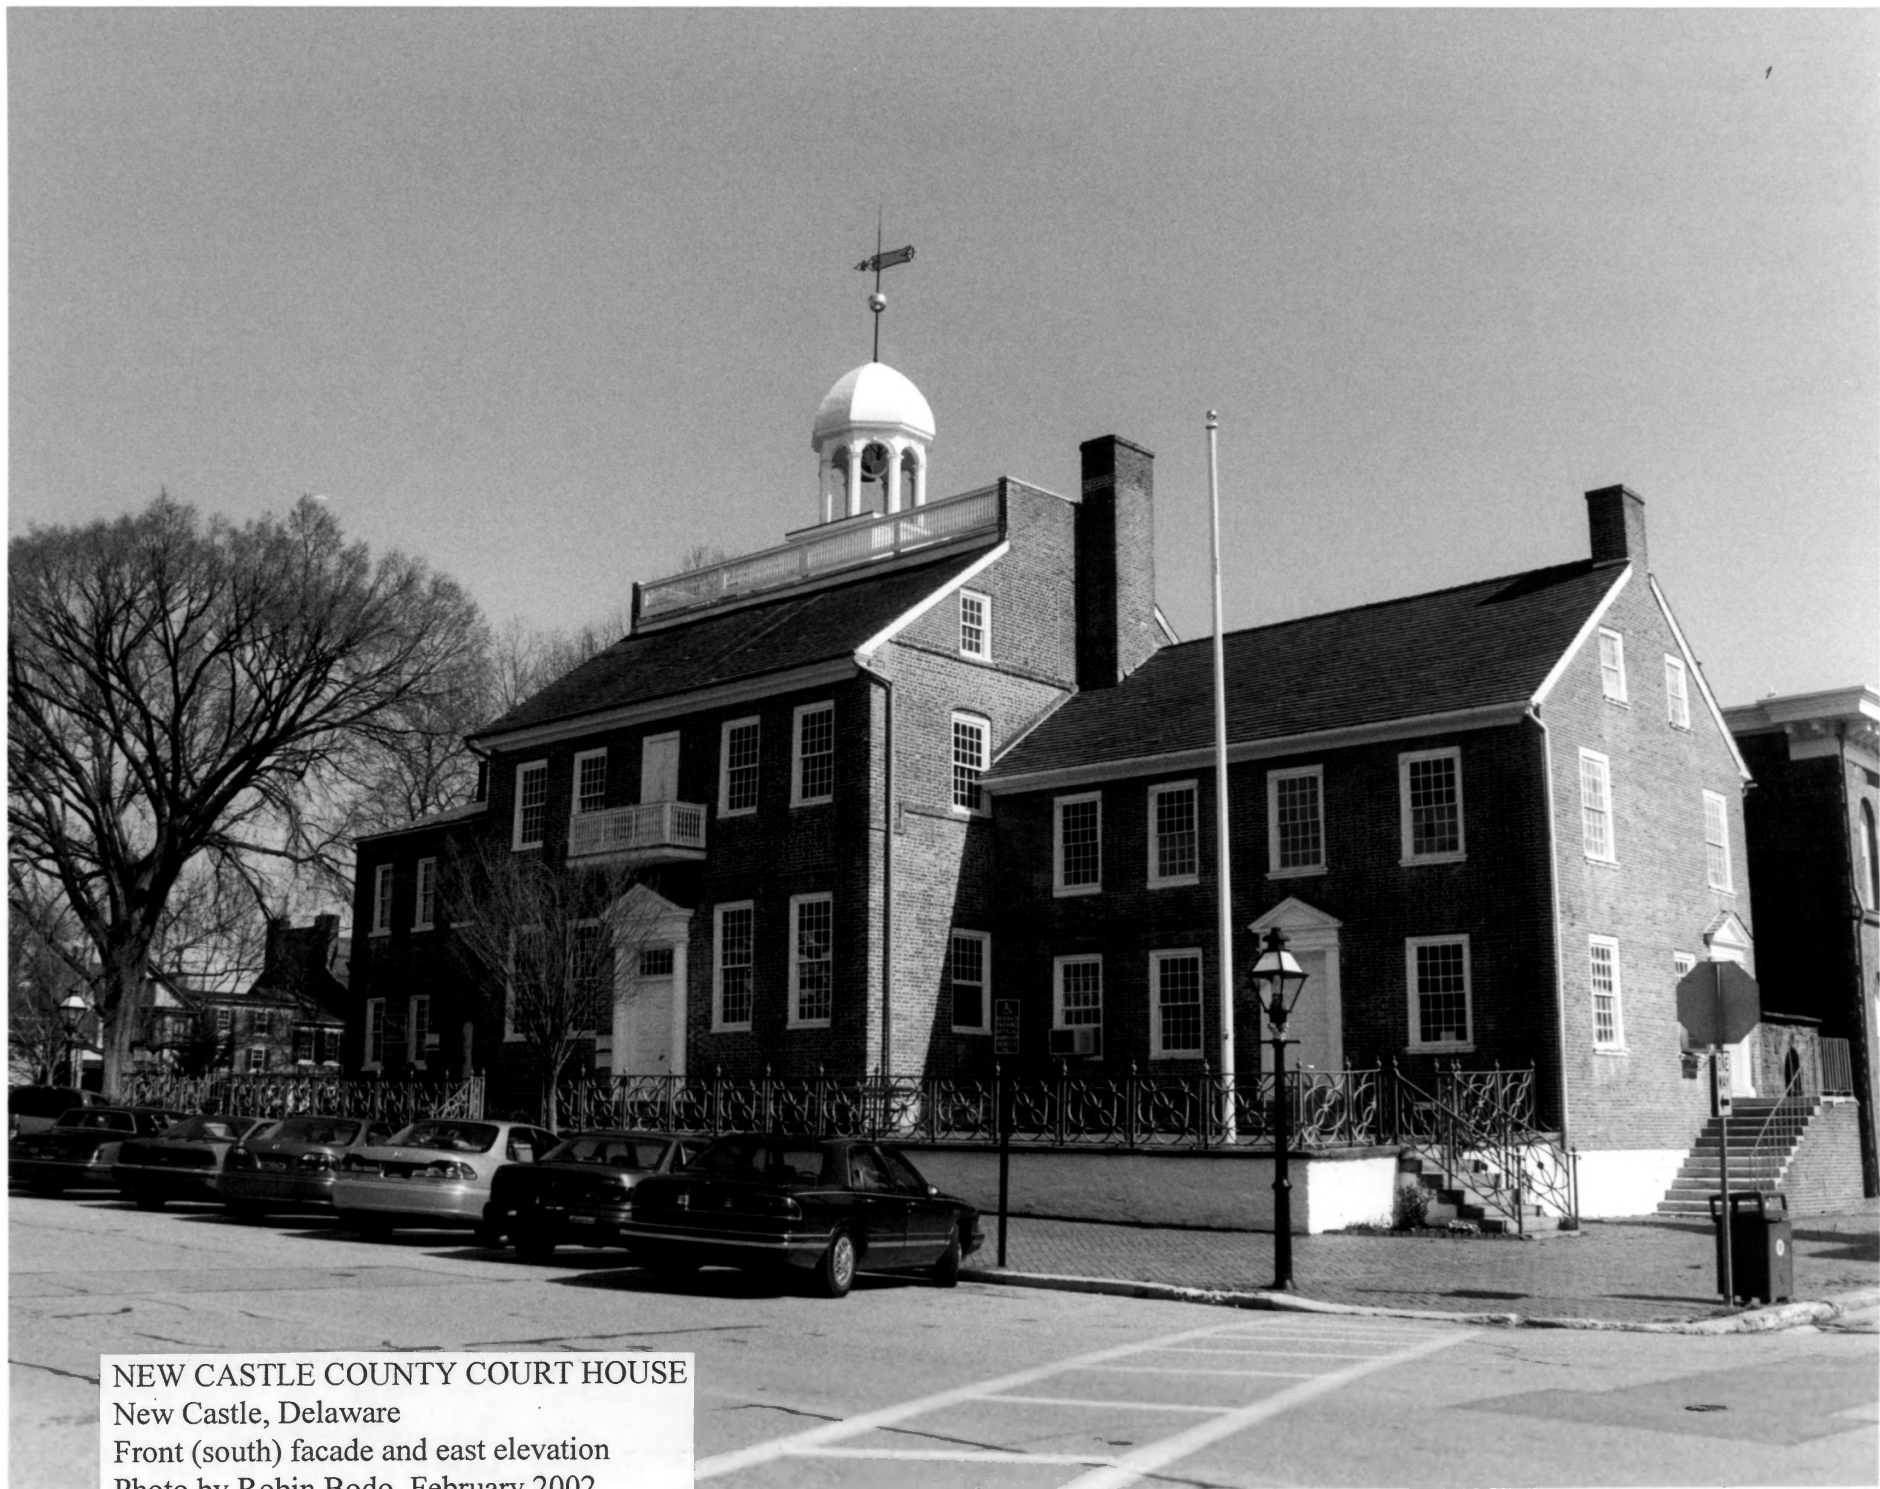

NEW CASTLE COUNTY COURT HOUSE
New Castle, Delaware
South (front) facade
Photo by Robin Bodo, February 2002

NEW CASTLE COUNTY COURT HOUSE
New Castle, Delaware
West elevation
Photo by Robin Bodo, February 2002

NEW CASTLE COUNTY COURT HOUSE

New Castle, Delaware

Rear (north) elevation

Photo by Robin Bodo, February 2002

NEW CASTLE COUNTY COURT HOUSE
New Castle, Delaware
Front (south) facade and east elevation
Photo by Robin Bodo, February 2002

Stitches That Count
Needlecrafts
Custom Framing

OPEN

NEW CASTLE COUNTY COURT HOUSE
New Castle, Delaware
Courtroom
Photo by Robin Bodo, February 2002

Thank

NEW CASTLE COUNTY COURT HOUSE

New Castle, Delaware