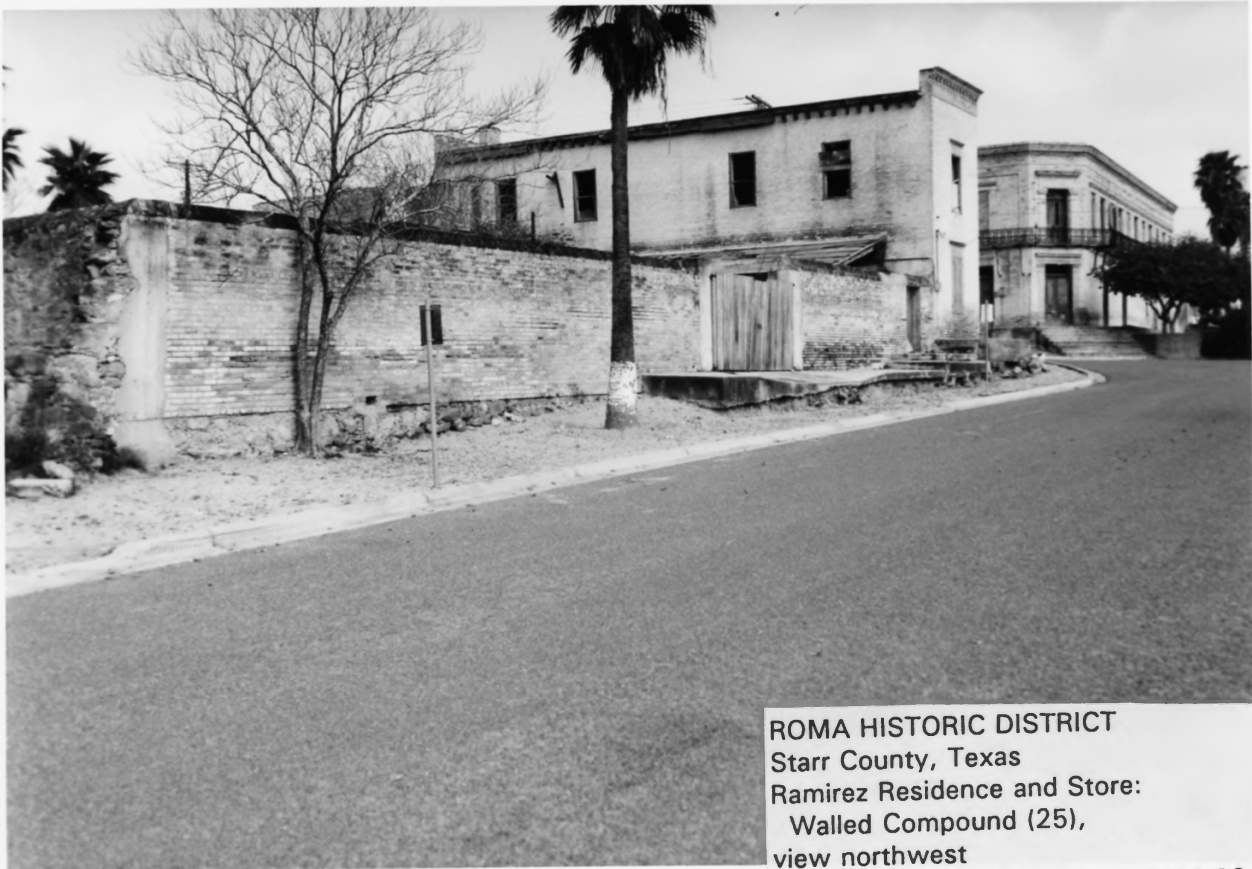

ROMA HISTORIC DISTRICT
Starr County, Texas
Ramirez Residence and Store:
Walled Compound (25),
view northwest
Photo by Michael R. Corbett, 2/14/92