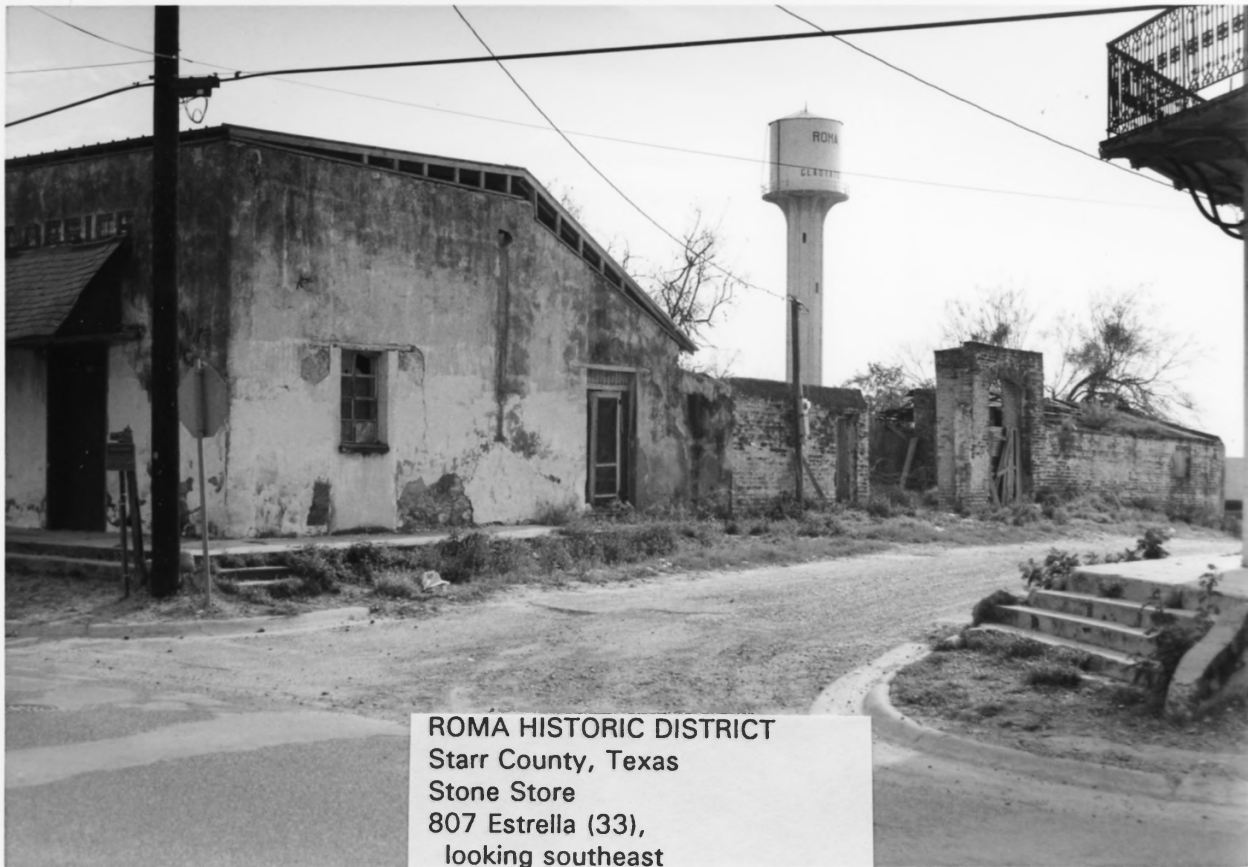

ROMA HISTORIC DISTRICT
Starr County, Texas
Stone Store
807 Estrella (33),
looking southeast
Photo by Karen J. Weitze, 2/14/92