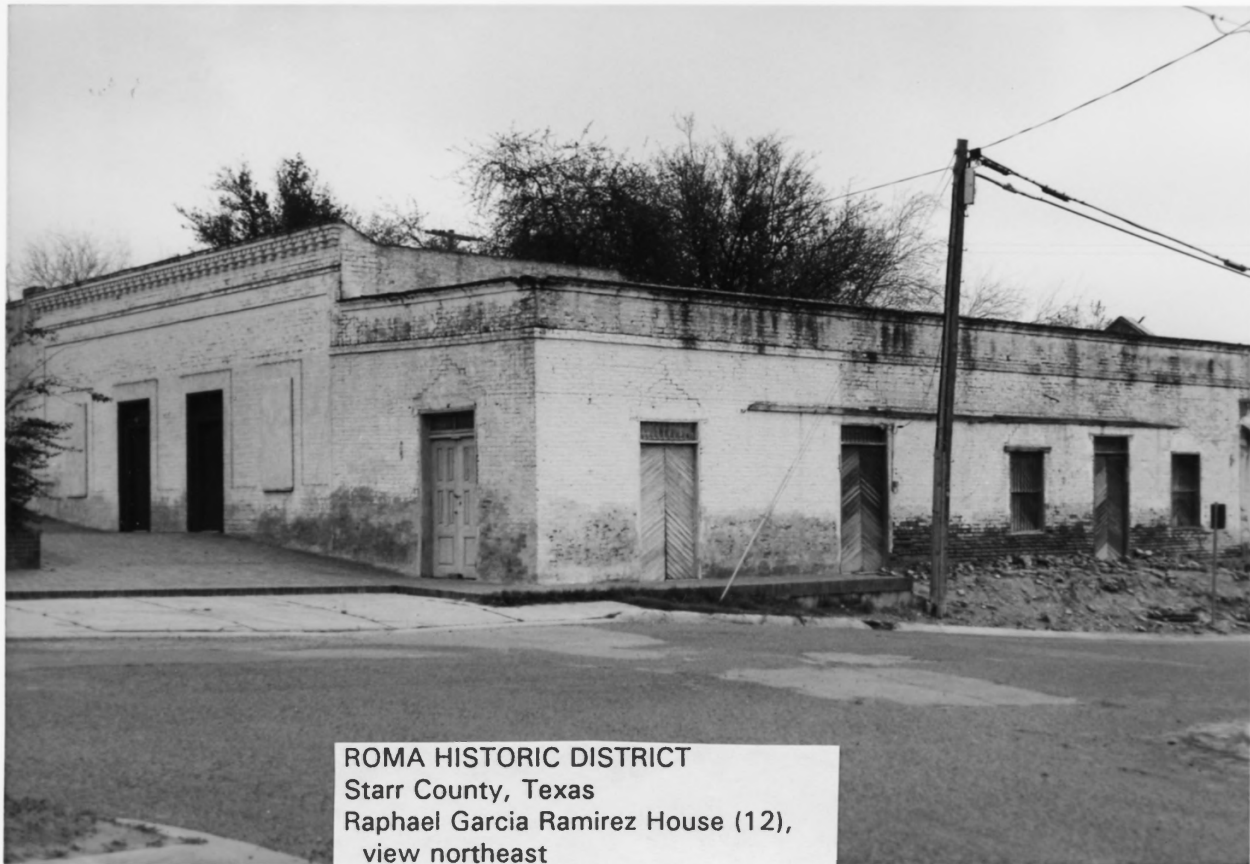

STONE HOUSE HIDALGO  
ROMA- LOS SÁENZ HISTORIC DISTRICT  
ROMA, TEXAS

PHOTOGRAPHER: KAREN J. WEITZE

2/14/92

NEGATIVE: LOS CAMINOS DEL RÍO OFFICE  
AUSTIN, TEXAS

VIEW N

MAP REF. # 10

ROMA HISTORIC DISTRICT  
Starr County, Texas  
Raphael Garcia Ramirez House (12),  
view northeast  
Photo by Karen J. Weitze, 2/14/92