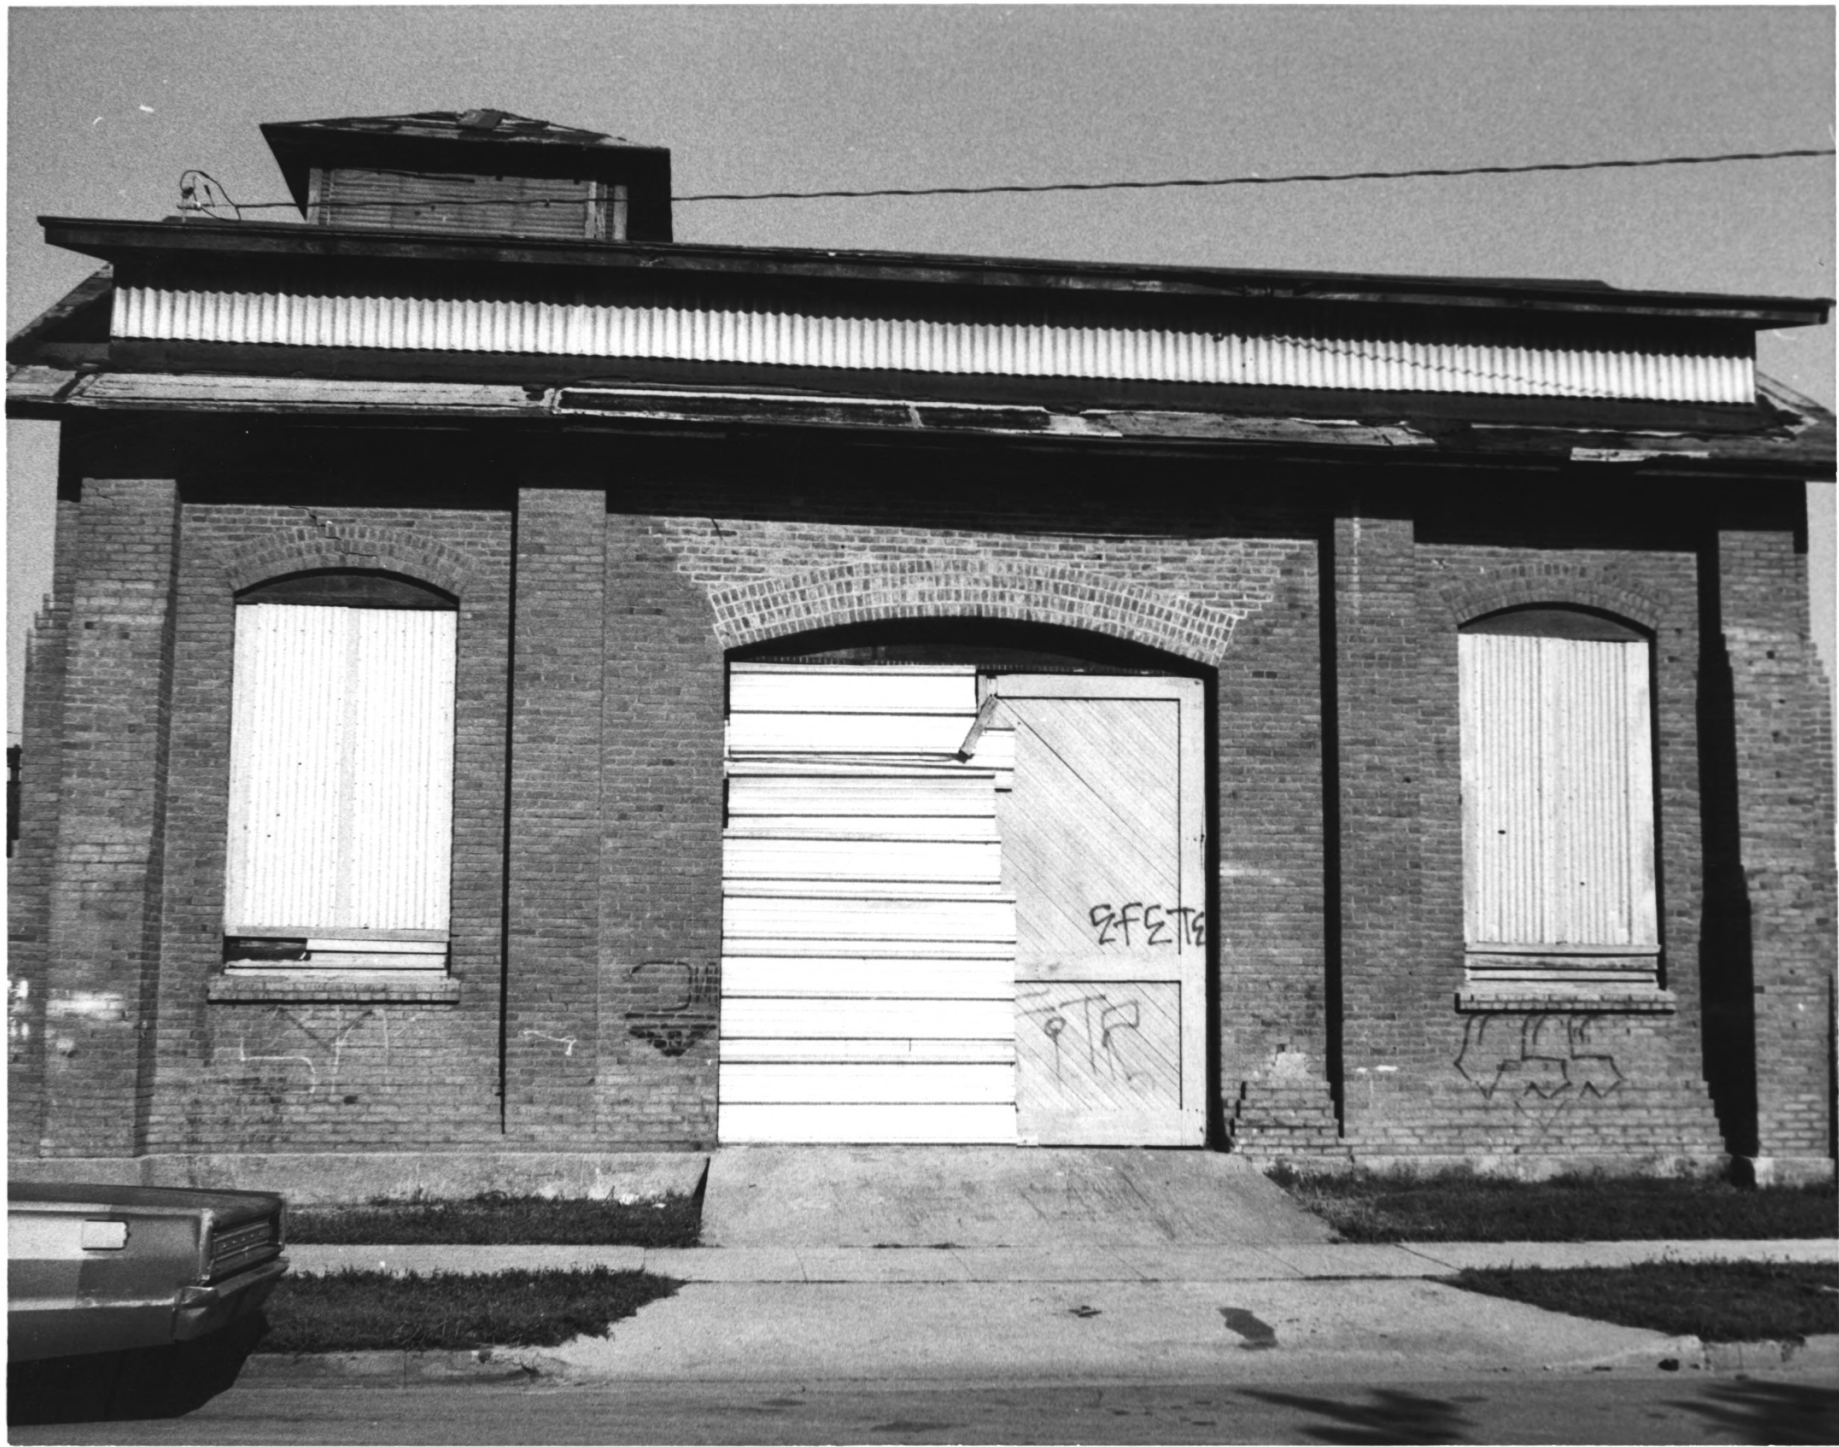

1. Pacific Electric Substation #14,  
(Santa Ana)
2. 802 E. 5th St., Santa Ana, CA
3. Harold Thomas
4. 4/1/83
5. 106 W. 4th St., #503, Santa Ana, CA
6. Fifth St frontage of substation,  
photographer facing south
7. 1 of 4 photographs

1. Pacific Electric Sub-Station #14  
(Santa Ana)
2. 802 E. 5th St., Santa Ana, CA
3. Harold Thomas
4. 4/1/83
5. 106 W. 4th St., #503, Santa Ana
6. Lacy St. frontage of sub-station,  
photographer facing east
7. 2 of 4 photographs