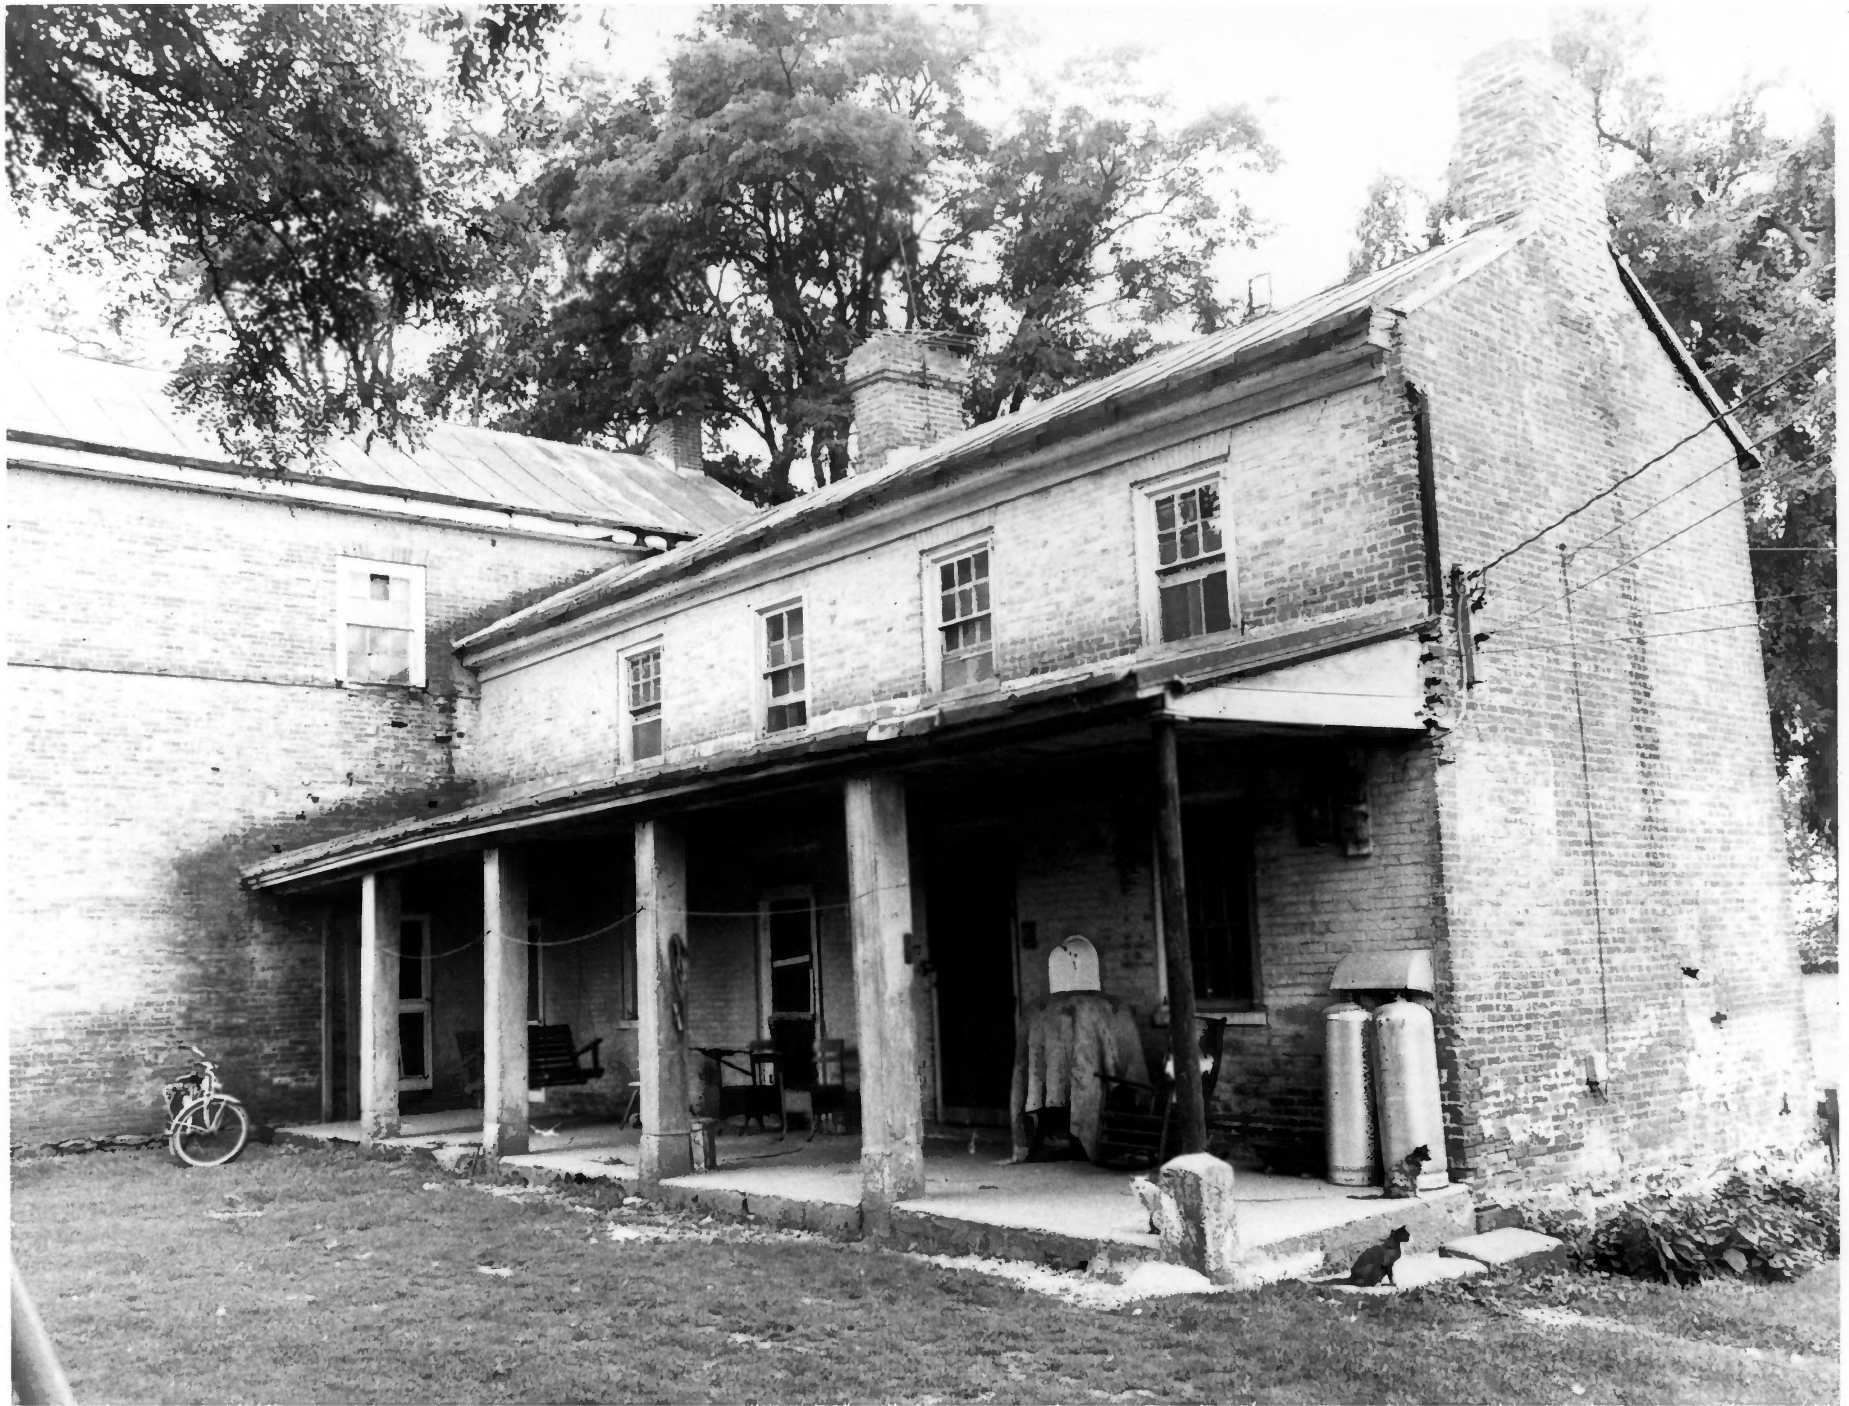

Southwest elevation

1 of 2

AVONDALE, SW ELEV.

Orlando Ridout IV

CARR

NATIONAL REGISTER OF HISTORIC PLACES
PROPERTY PHOTOGRAPH FORM

(Type all entries - attach to or enclose with photograph)

STATE	Maryland	
COUNTY	Carroll	
FOR NPS USE ONLY		
ENTRY NUMBER		DATE
		OCT 10 1975