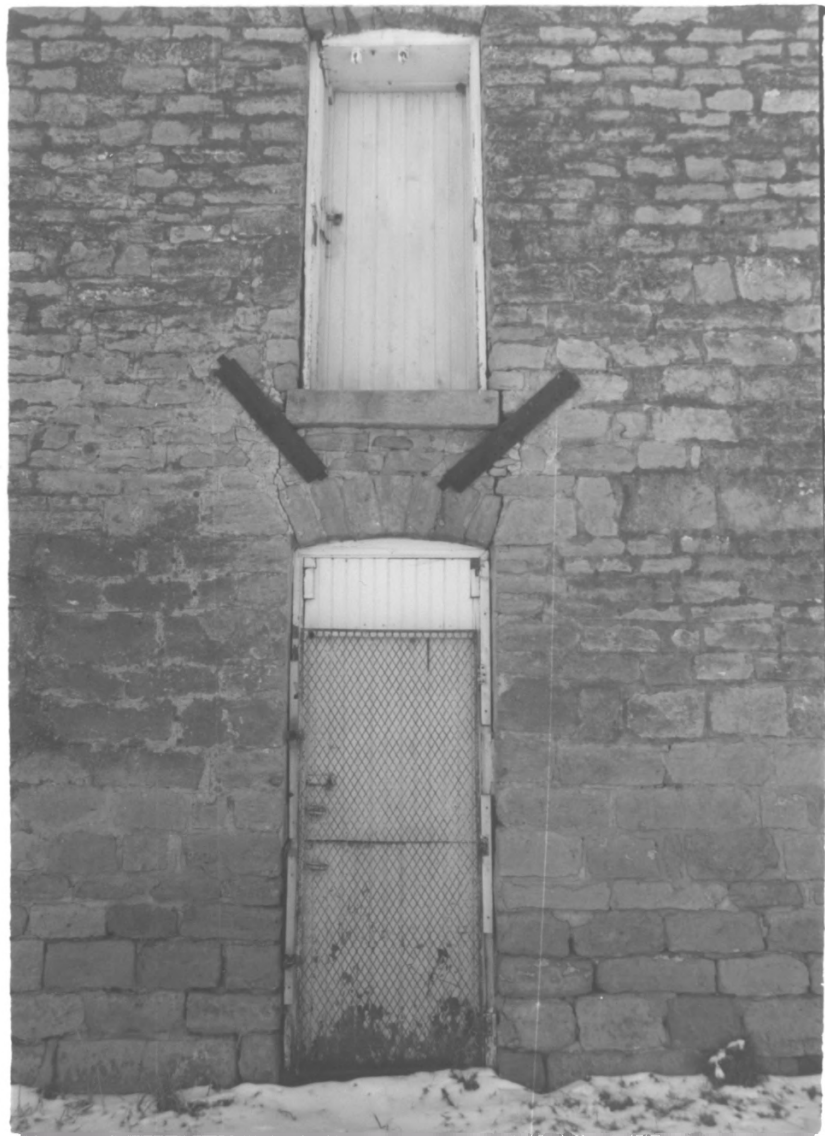

Andrew (vicinity), Iowa

Bob Sheets

Dec 1991

SHPO

Detail: Window with iron grating from east elevation

#4

Insane Asylum @ County Poor Farm  
Andrew (vicinity), Iowa

Bob Sheets

Dec 1991

SHPO

Detail: Doors on north elevation

#5

Insane Asylum @ County Poor Farm  
Andrew (vicinity), Iowa

Bob Sheets

Dec 1991

SHPO

Detail: Window from south end