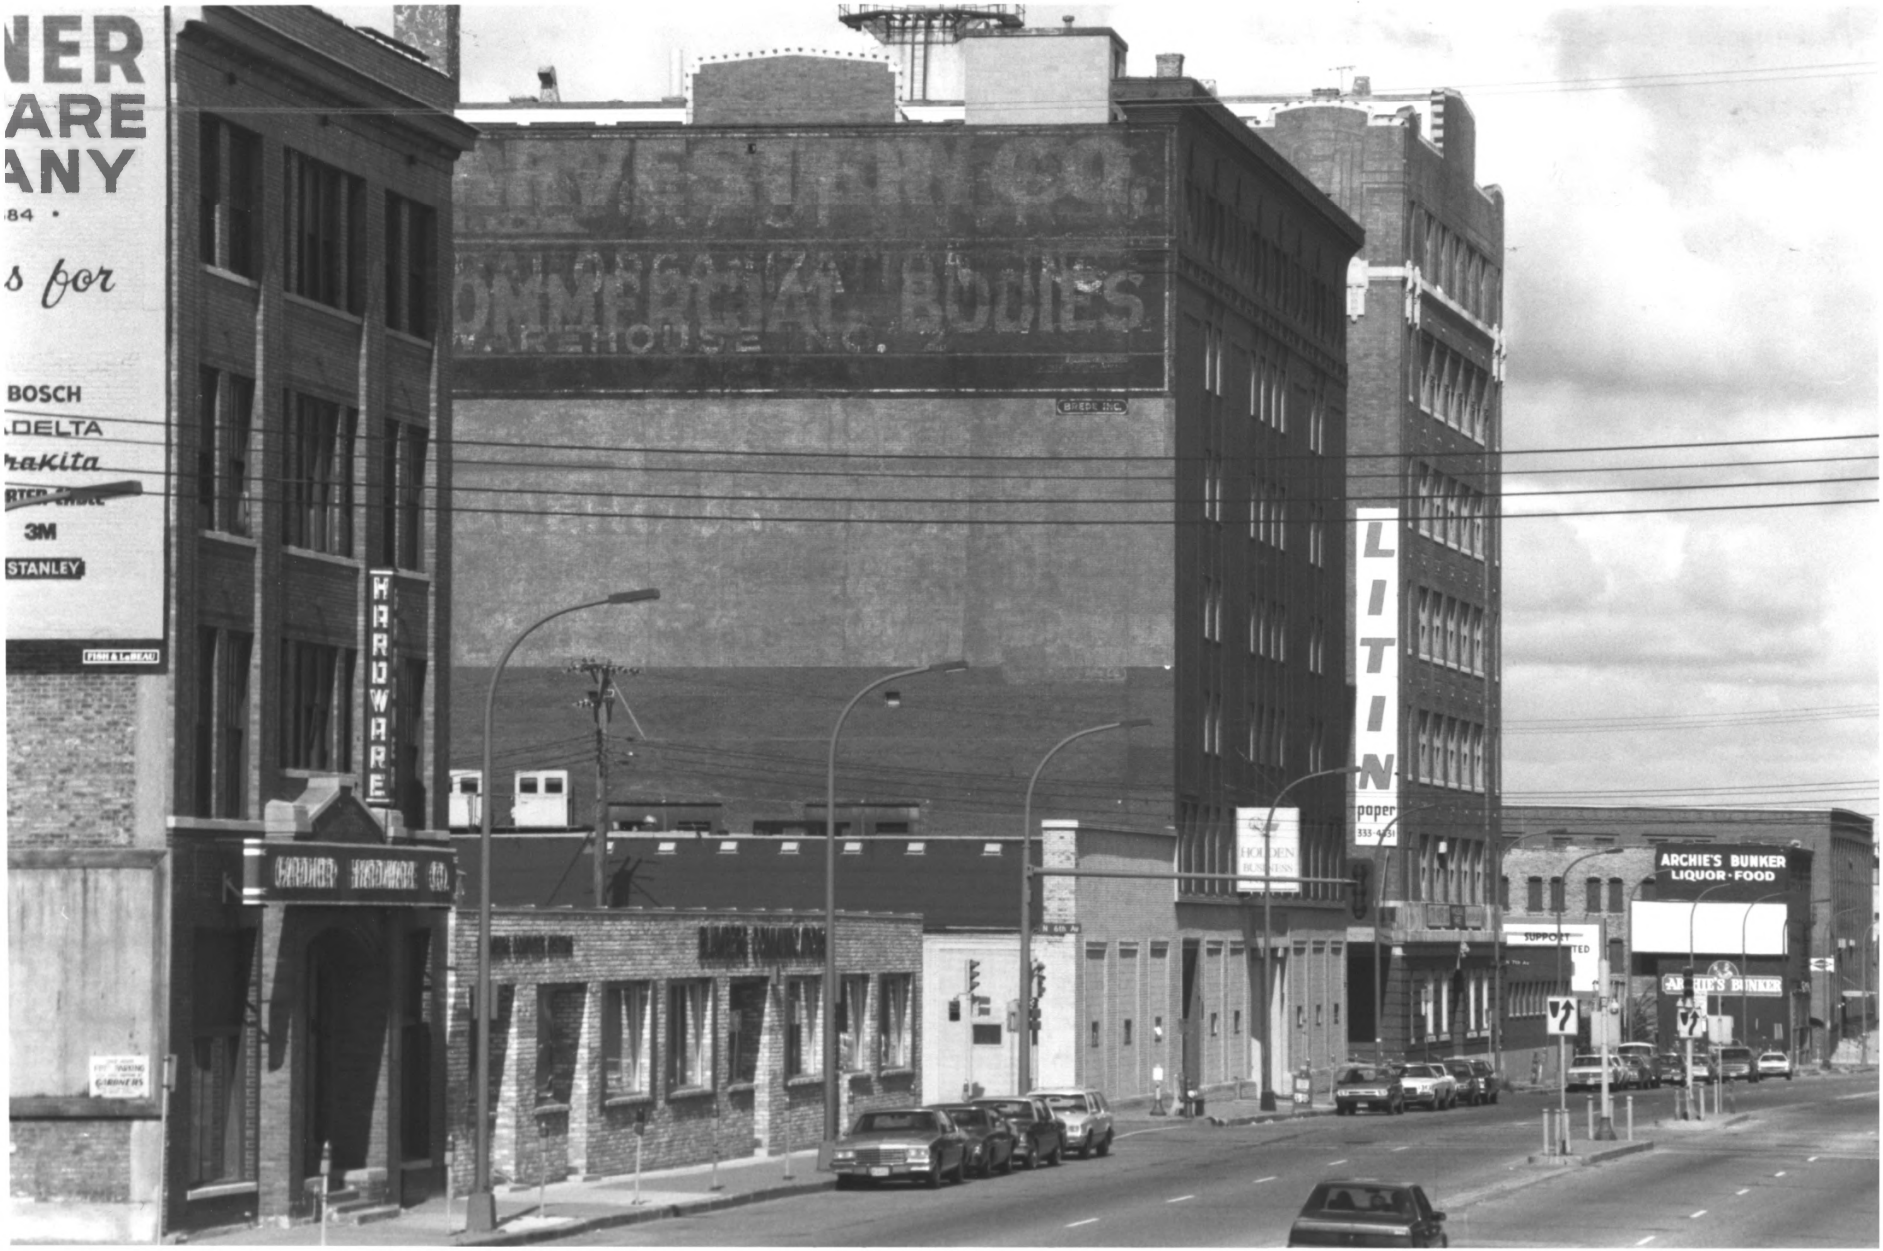

Minneapolis Warehouse Historic District
Hennepin County, MN
08499-4

street scope