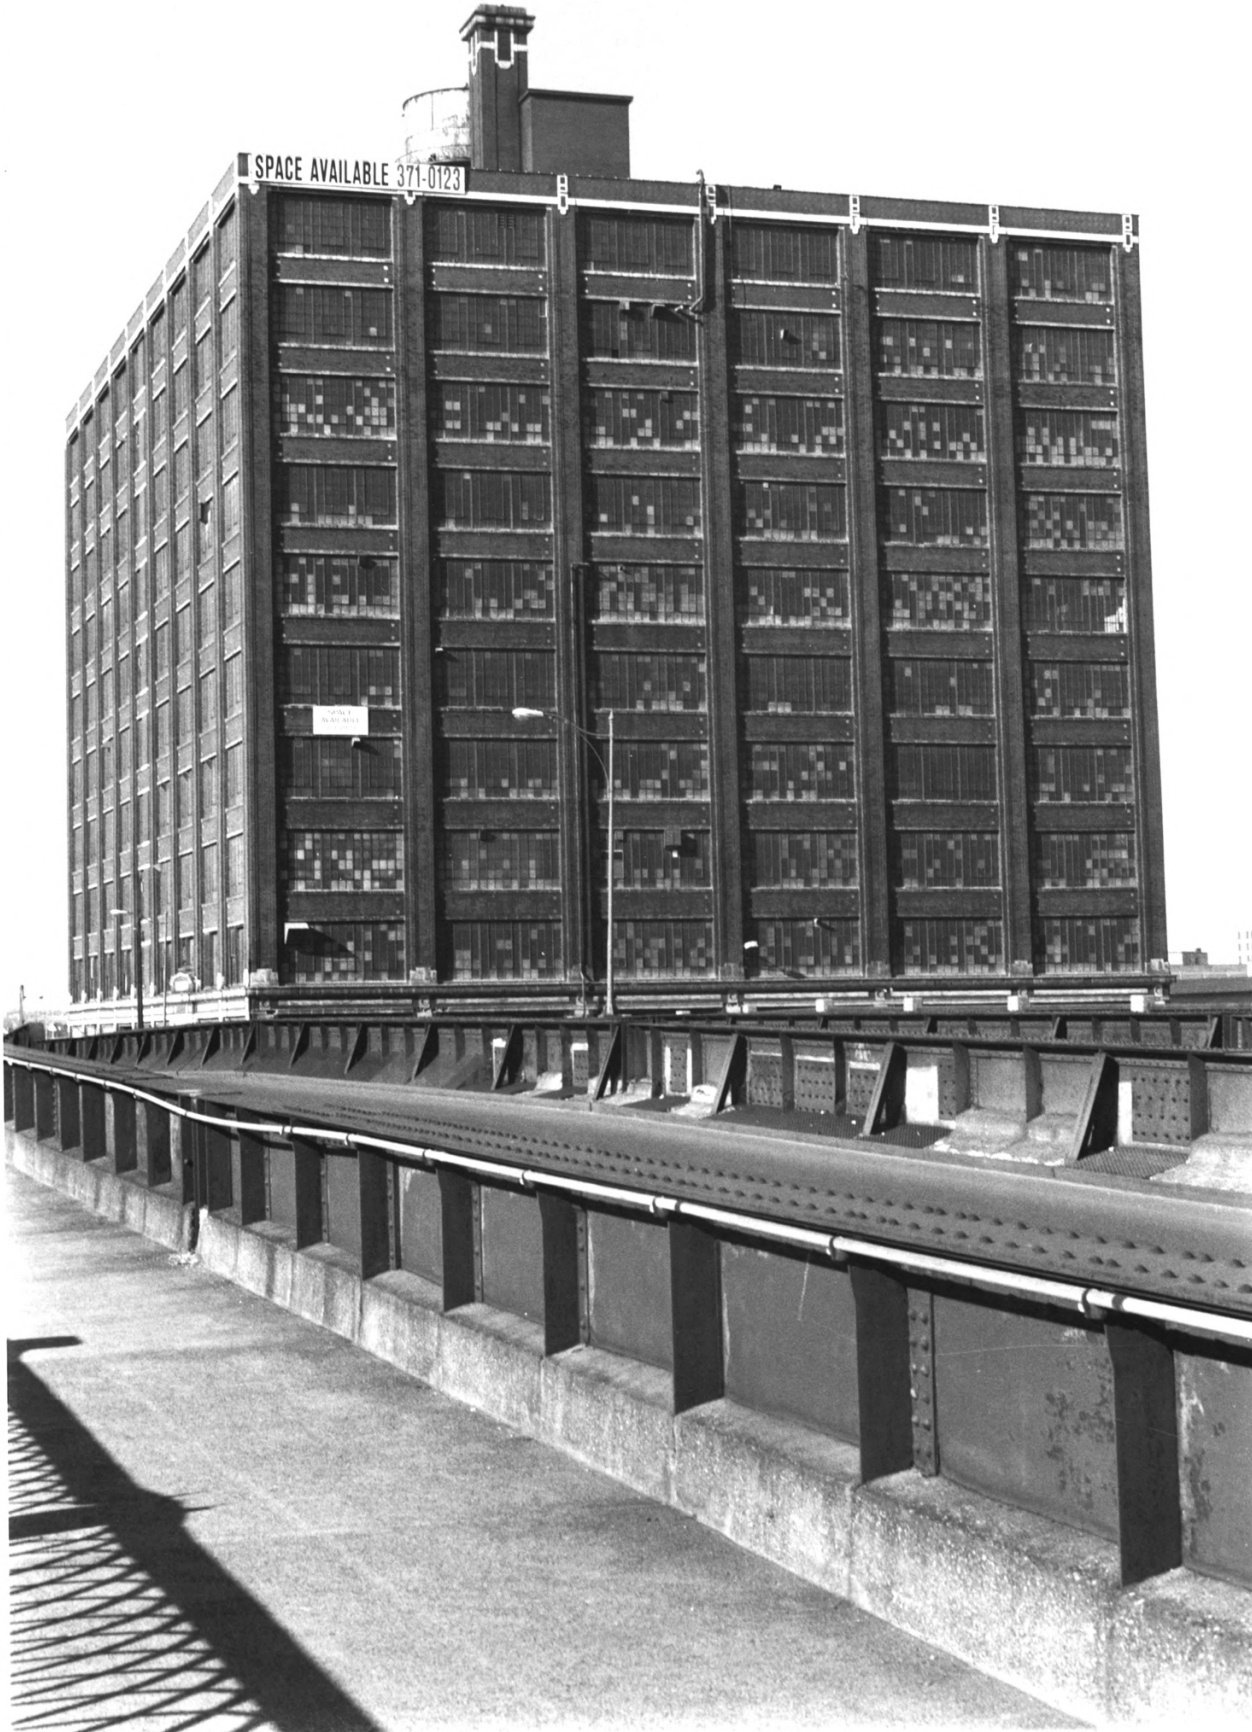

Minneapolis Ford Plant, Minneapolis Warehouse Historic District
Hennepin County, MN
08/19-18 no 104