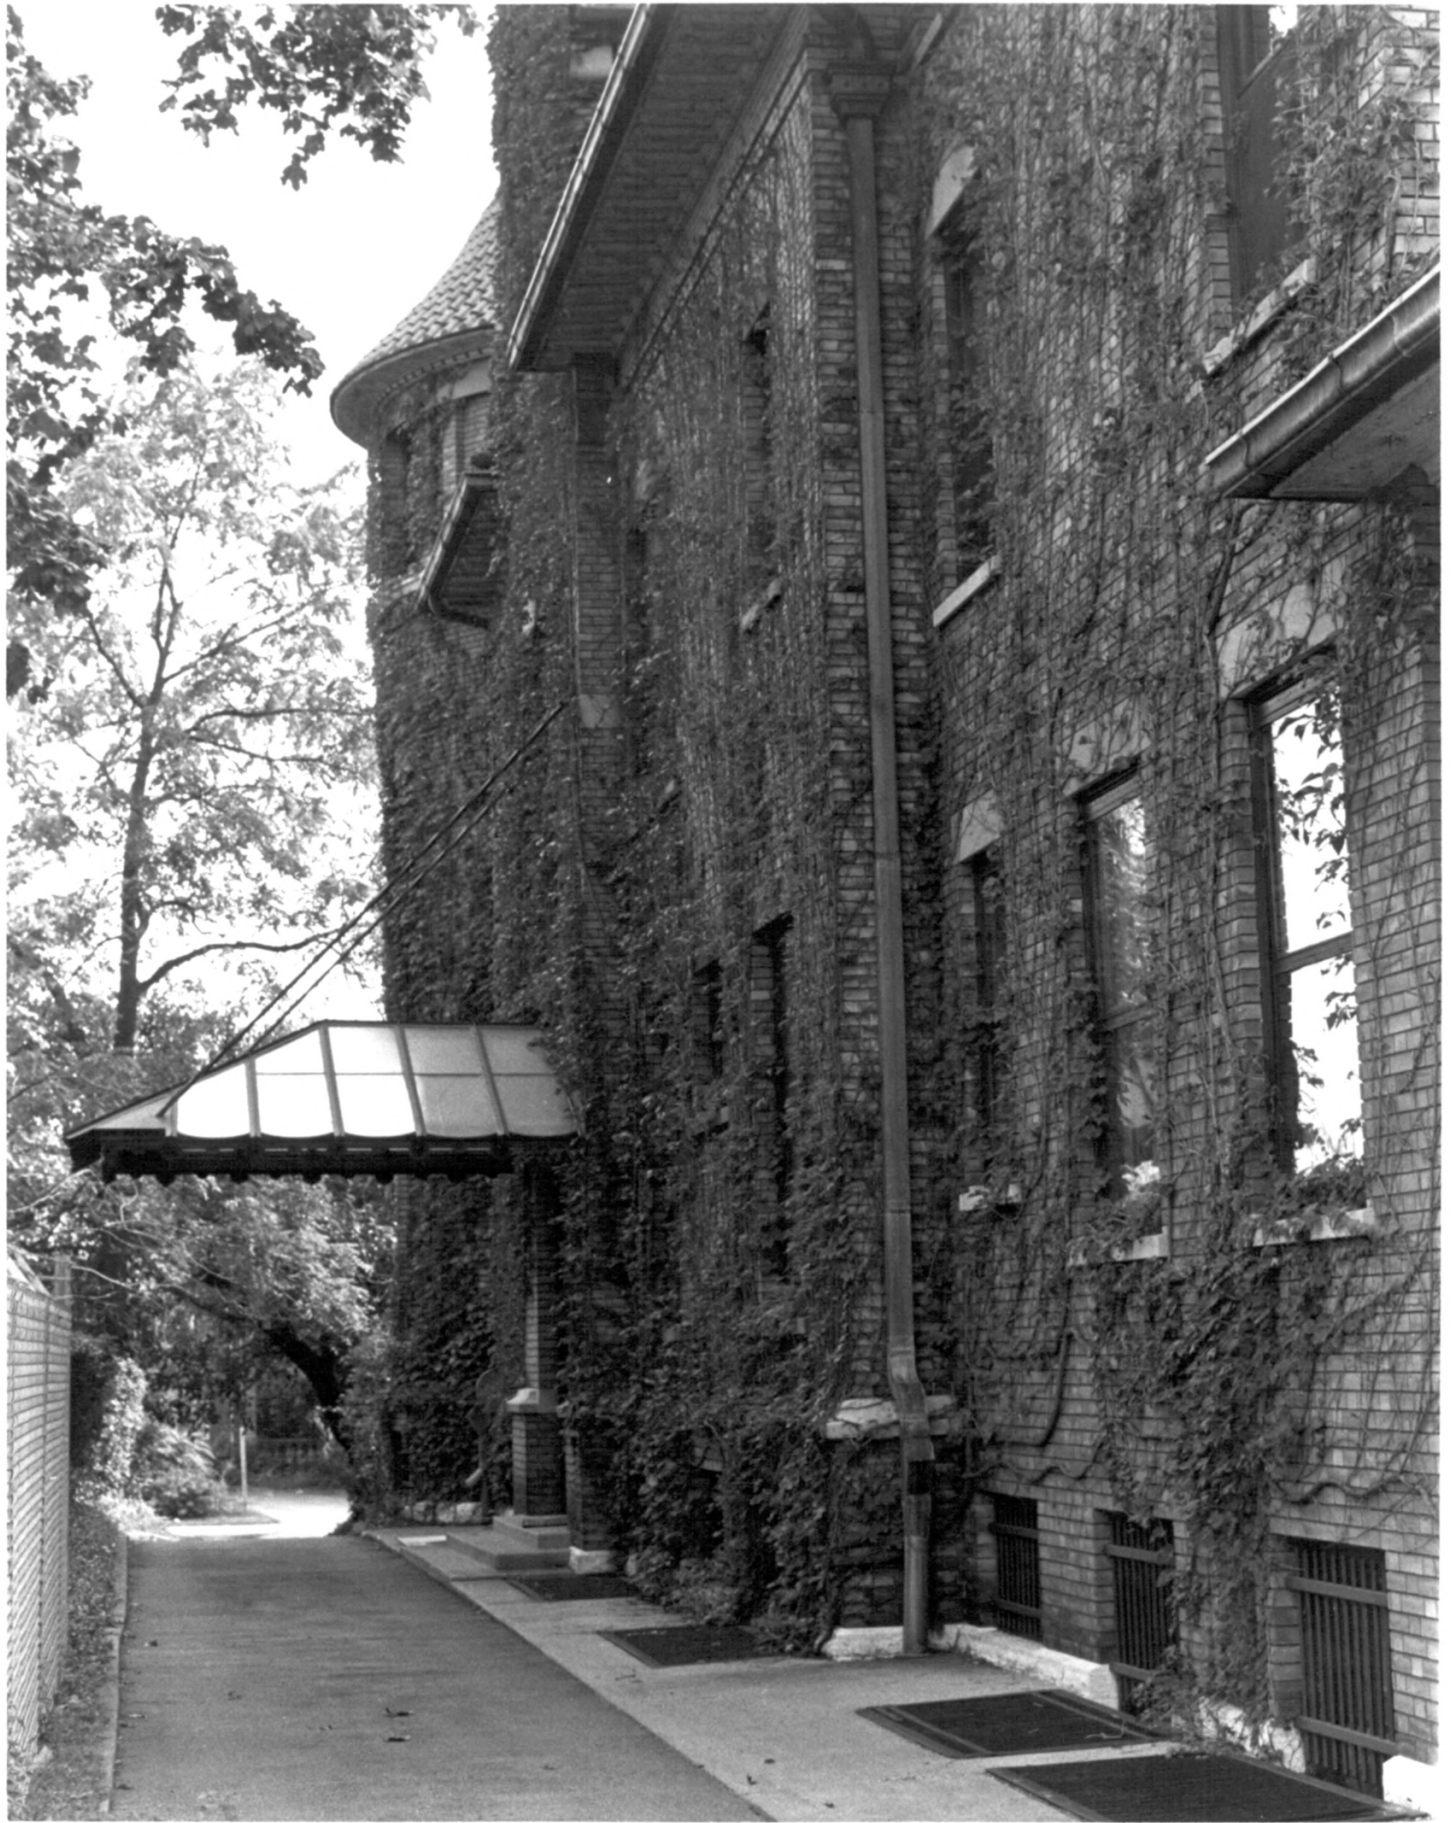

Negative on file at Indianapolis

Historic Preservation Commission
South elevation, seen from the
Photograph #3 of 15 *south west*

4203

NOV 14 1979

Schnull - Rauch House
Indianapolis Indiana

Marion County

OCT 3 1979