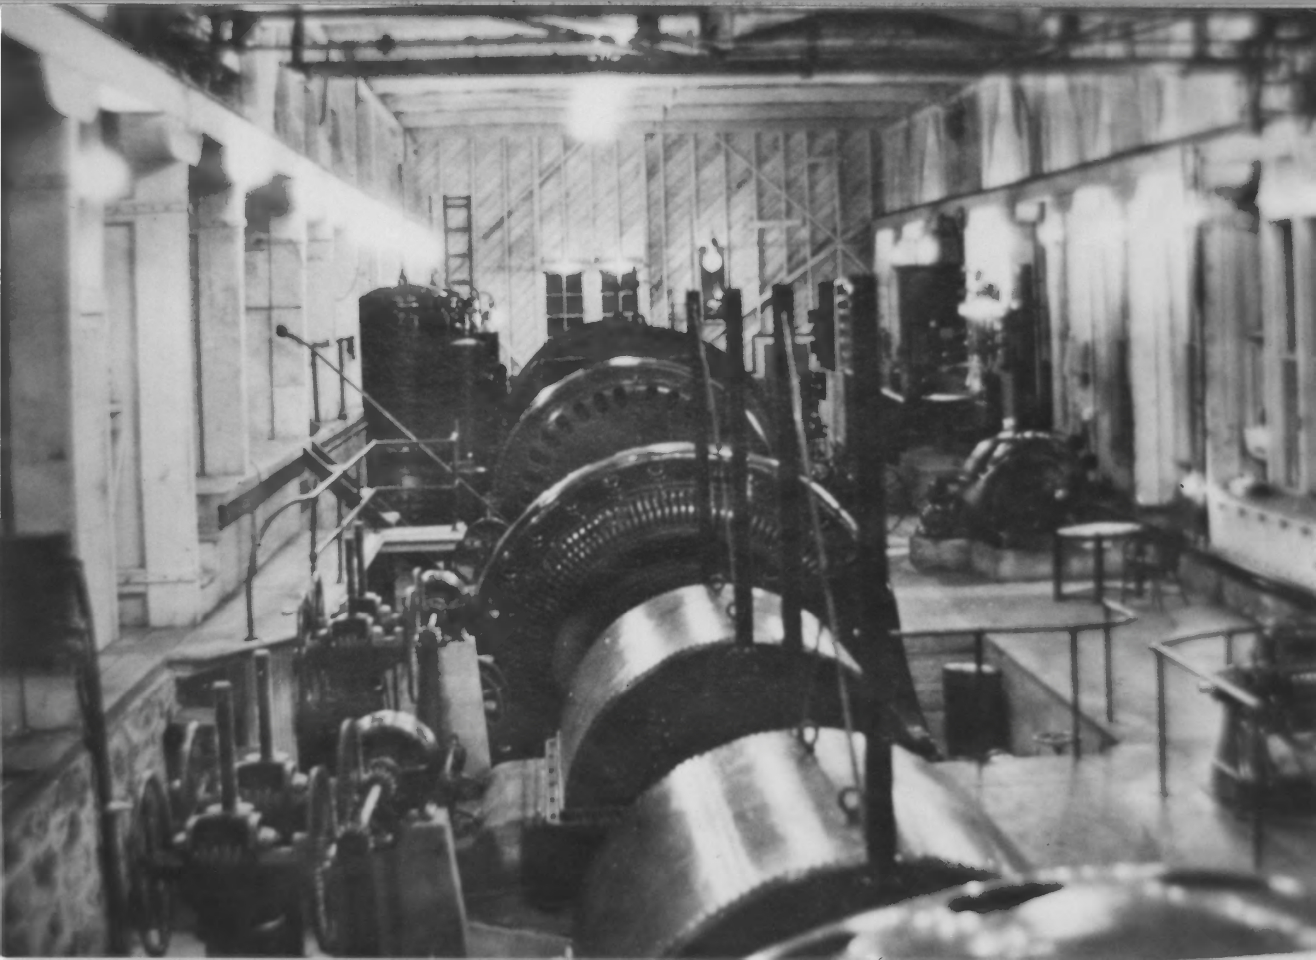

# 9

Cedar Falls Historic District

King County, WA