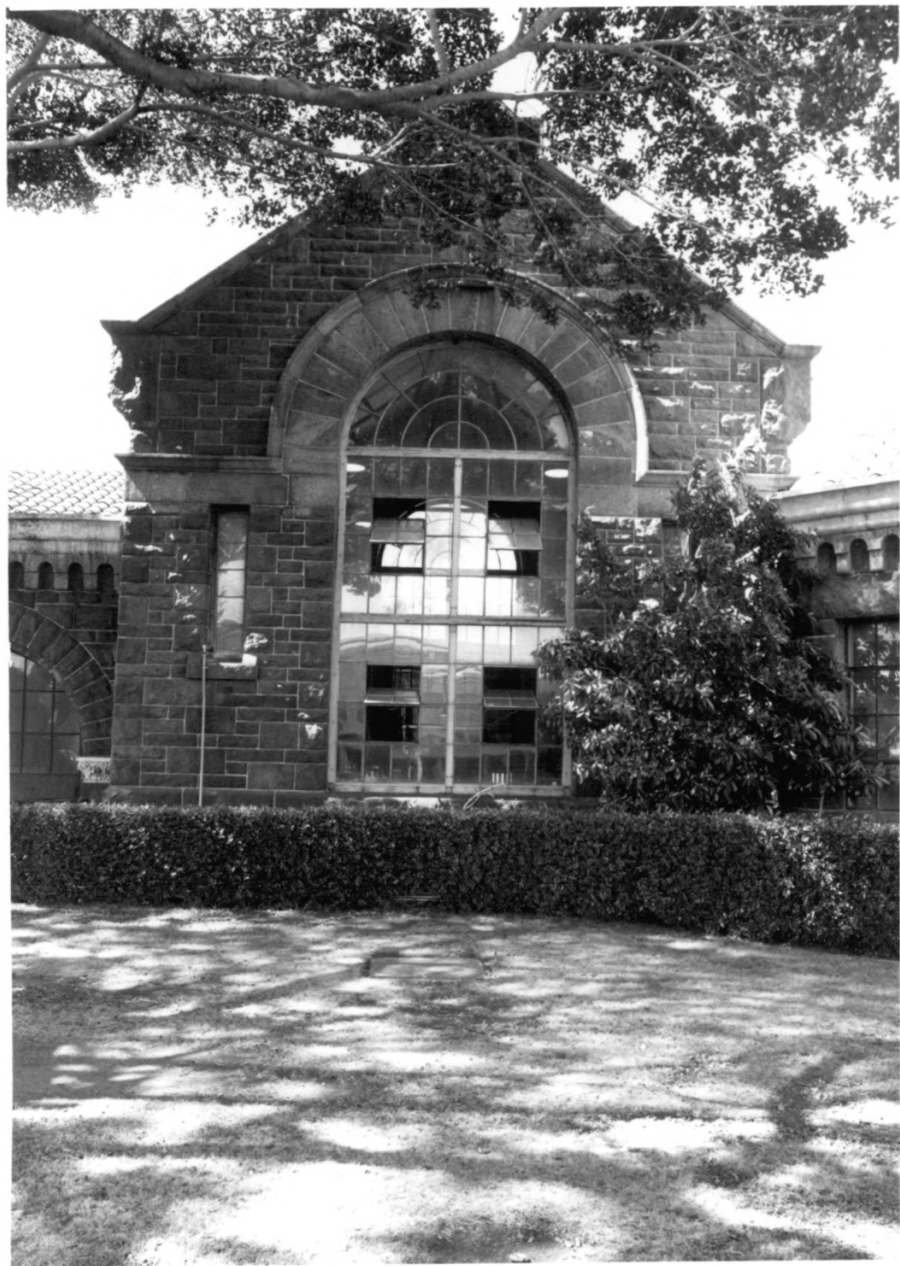

Kakaako Pumping Station

1900 Stone Building (Repair shop &
office)

Honolulu, Hawaii

^{DDE}
OCT 4 1978

Photo by Nathan Napoka, February 1978

Negative located at State Historic
Preservation Office

Repair shop & office; front elevation
looking SW

Photo 1 of 7

APR 25 1978

Kakaako Pumping Station
1900 Stone Building Detail (Repair
shop & office)

Honolulu,^{Co} Hawaii

DOE
OCT 4 1978

Photo by Nathan Napoka, February 1978

Negative located at State Historic
Preservation Office