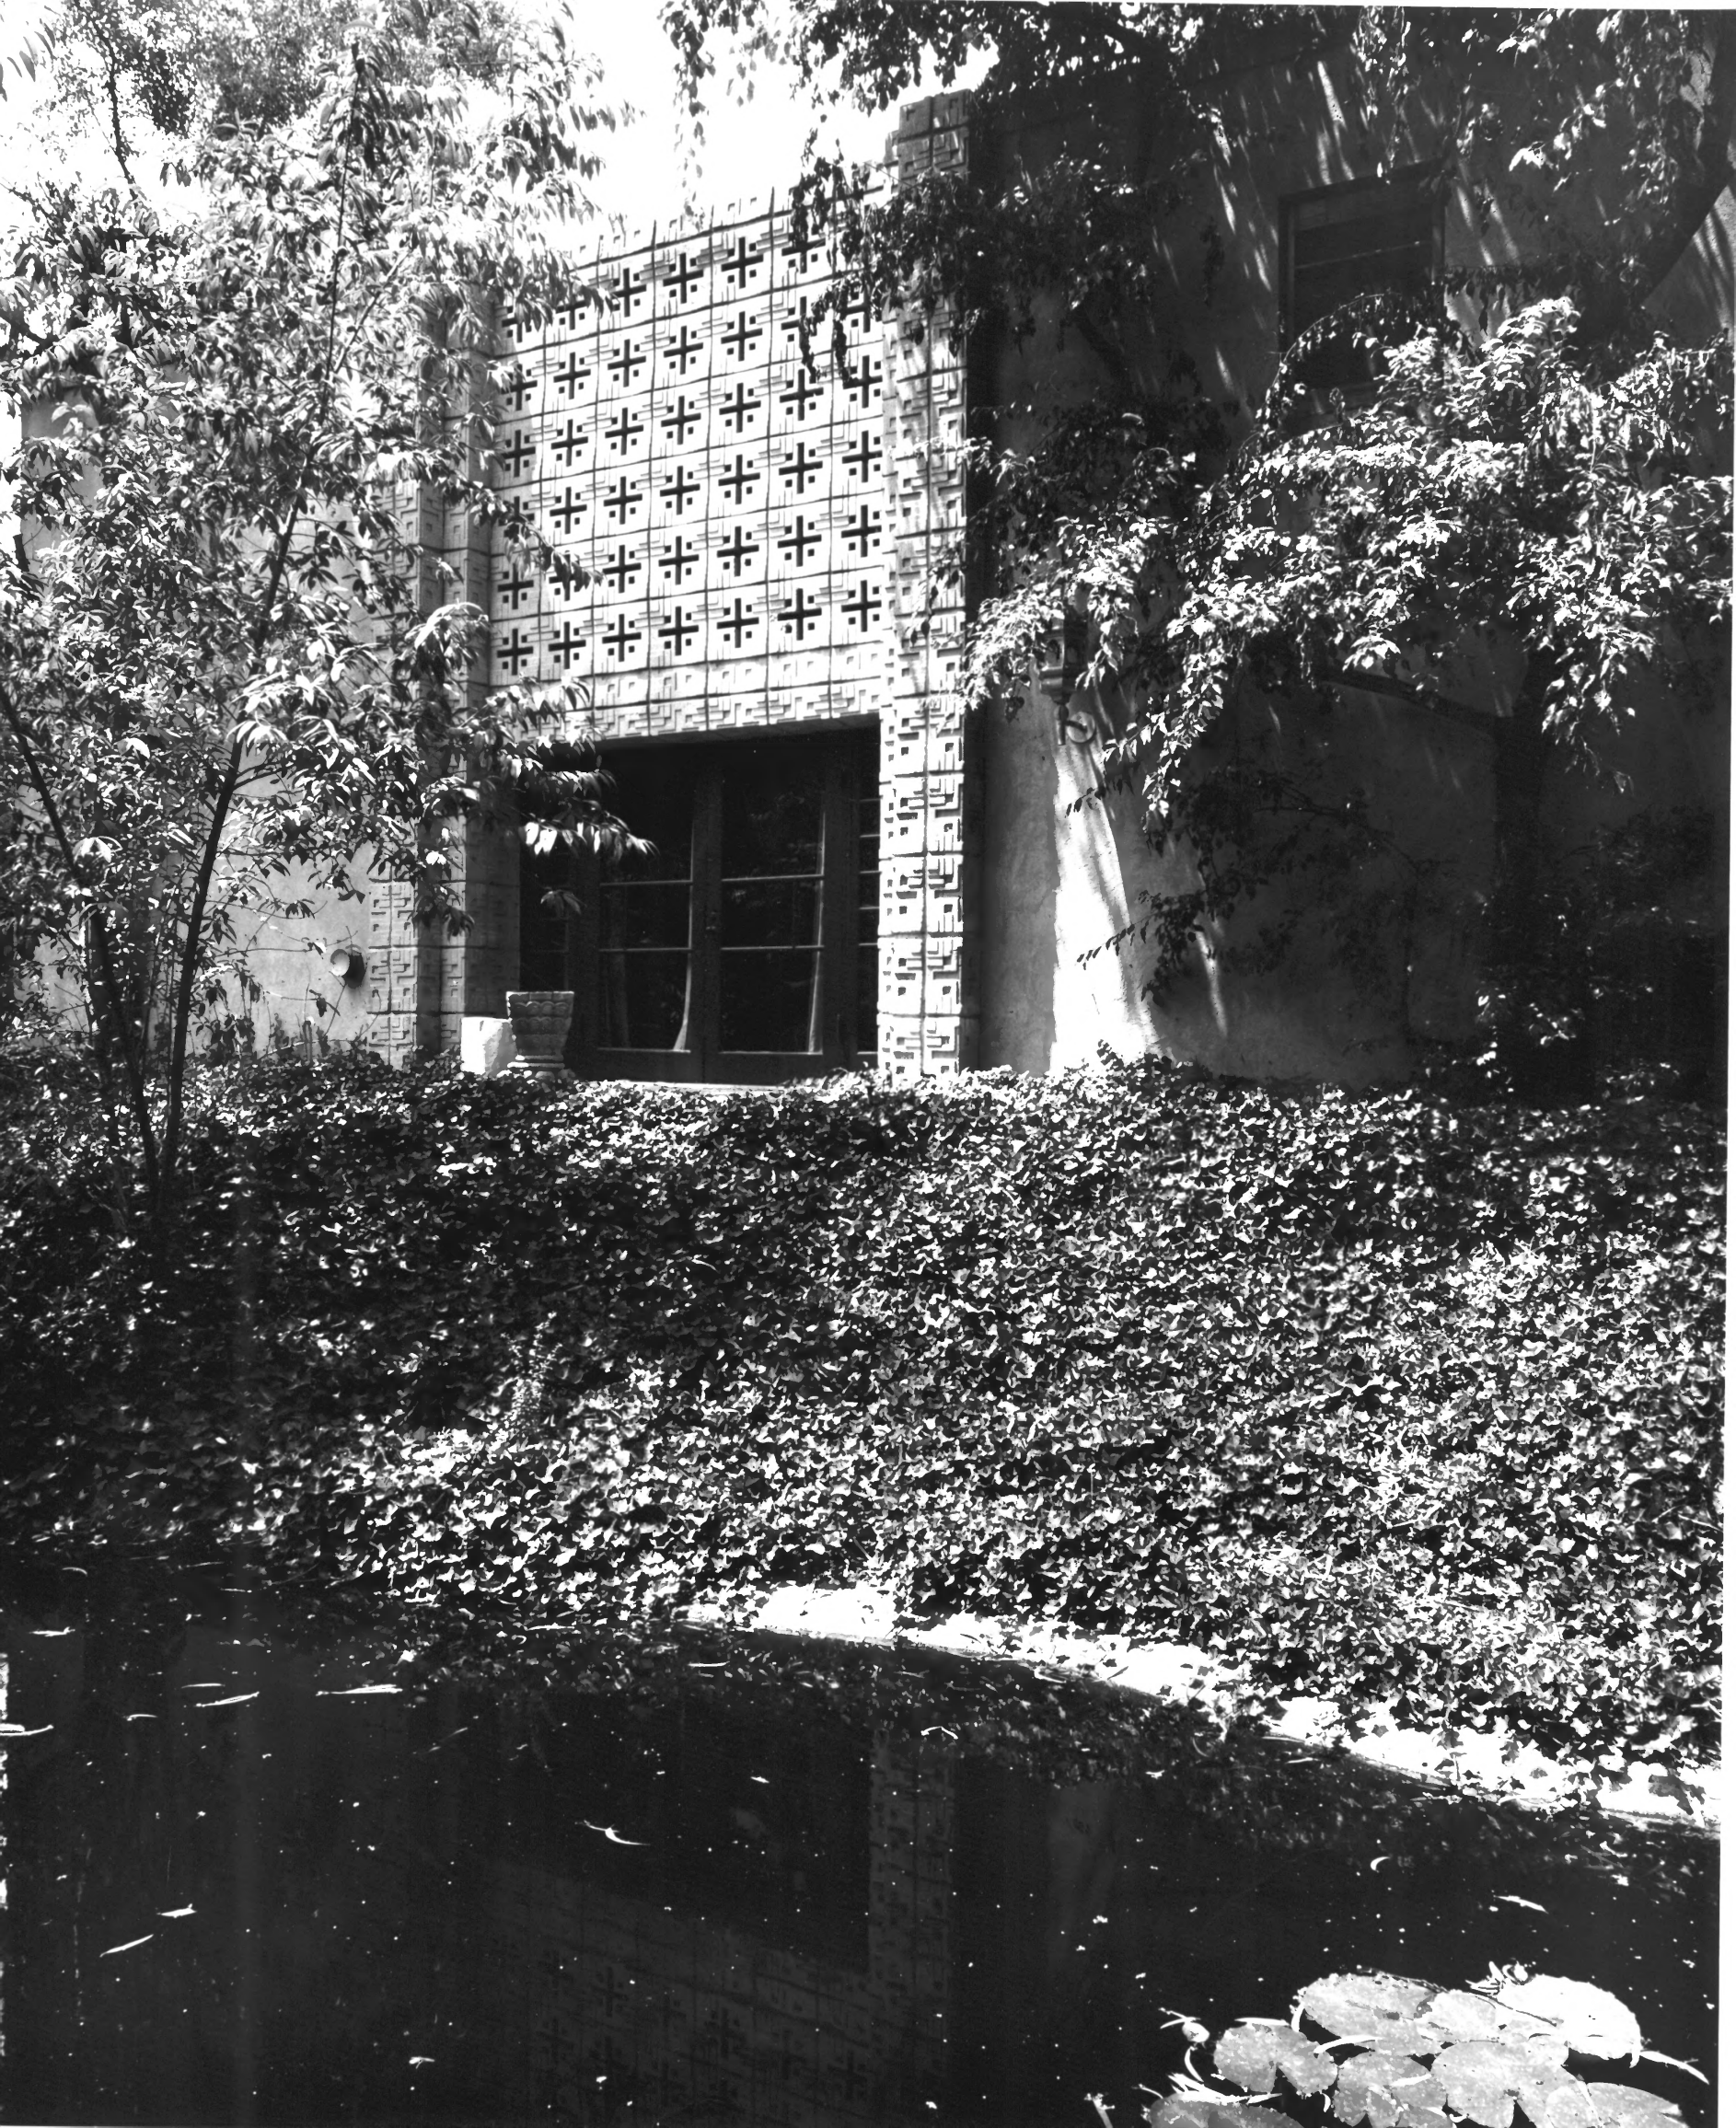

*Millard House* Los Angeles Co.

La Miniatura

Pasadena, California

William B. Current, photographer

August, 1975

Negative filed at 460 Euclid Ave., Pasadena

Looking NE from rear facade of main house

Photograph # 1

DEC 12 1976

AUG 30 1976

**PROPERTY OF THE NATIONAL REGISTER**

*Millard House* Los Angeles Co.

La Miniatura

Pasadena, California

AUG 30 1976

William B. Current, photographer

August, 1975

Negative filed at 460 Euclid Ave., Pasadena

Looking NW across pool toward studio

Photograph # 2

DEC 12 1976

**PROPERTY OF THE NATIONAL REGISTER**

Millard House

La Miniatura

Pasadena, California

William B. Current, photographer

March 16, 1976

Negative filed at 460 Euclid Ave., Pasadena

Interior view of main house looking toward  
Rosemont Ave.

Photograph #3

---

Los Angeles Co.