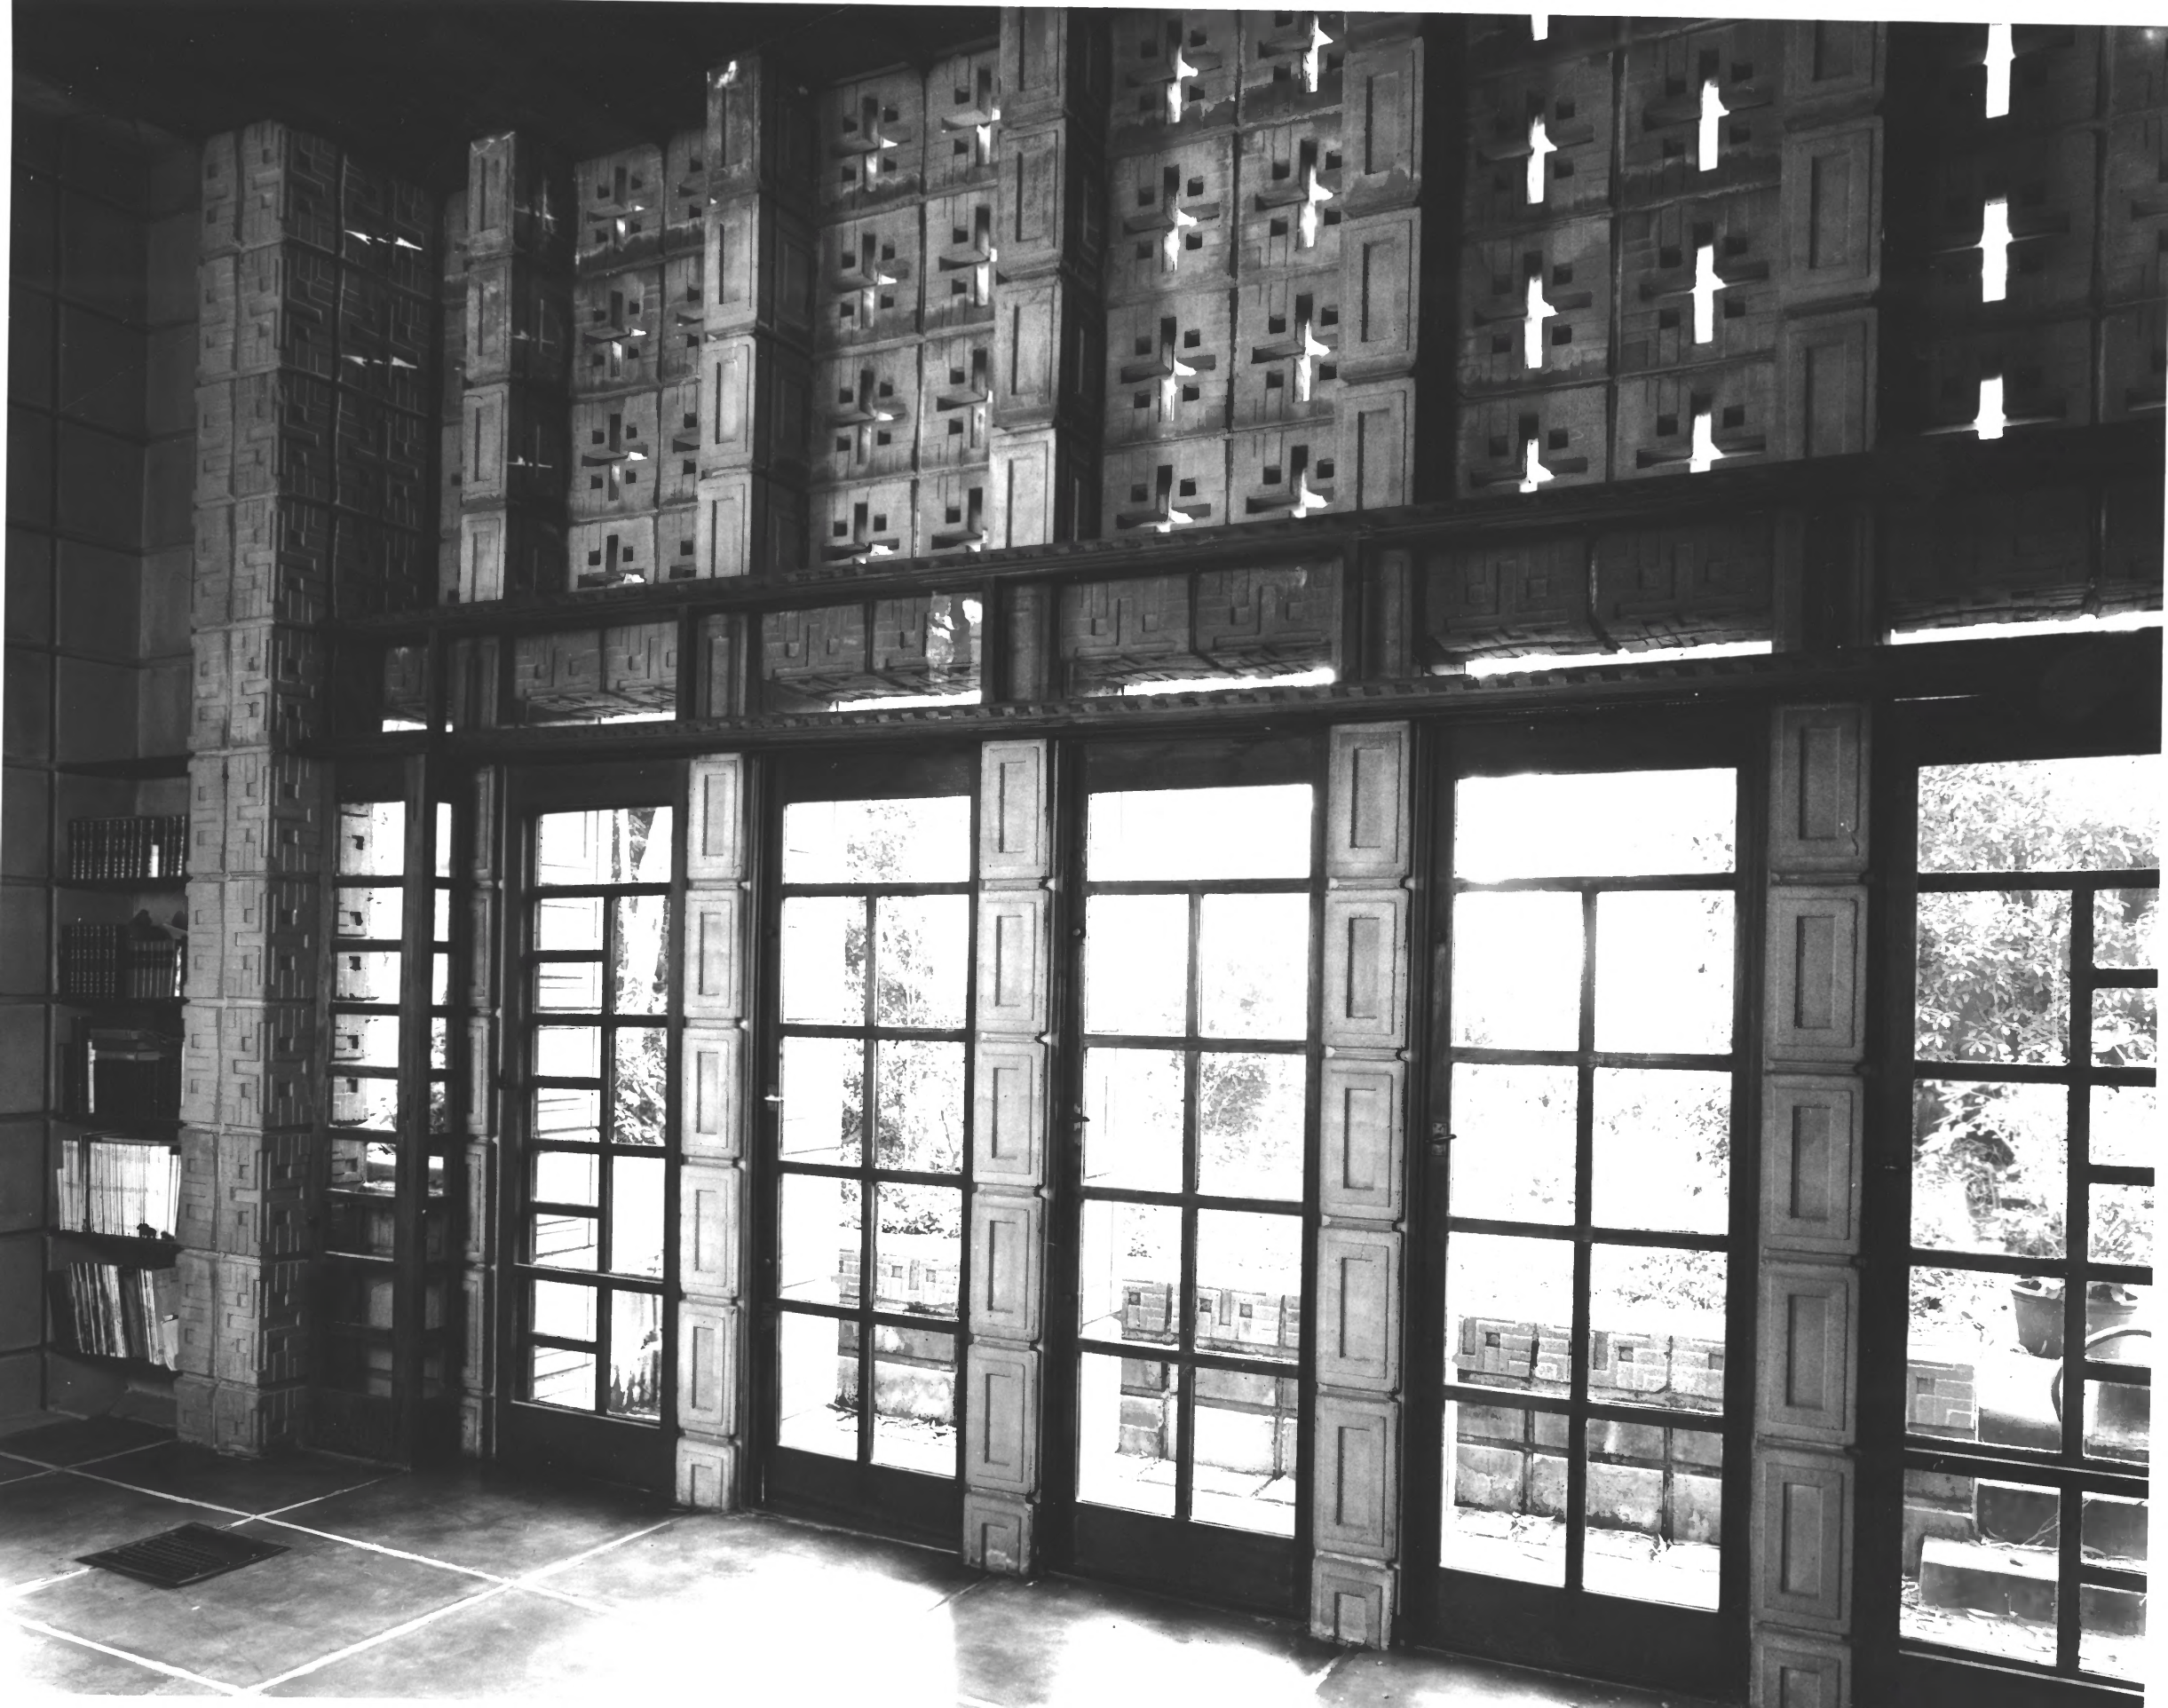

*Millard House* Los Angeles Co.

La Miniatura

Pasadena, California

William B. Current, photographer

August, 1975

Negative filed at 460 Euclid Ave., Pasadena

Looking NE from rear facade of main house

Photograph # 1

August, 1975

Negative filed at 460 Euclid Ave., Pasadena

Looking NW across pool toward studio

Photograph # 2

DEC 12 1976

**PROPERTY OF THE NATIONAL REGISTER**

Millard House

La Miniatura

Pasadena, California

William B. Current, photographer

March 16, 1976

Negative filed at 460 Euclid Ave., Pasadena

Interior view of main house looking toward  
Rosemont Ave.

Photograph #3

---

Los Angeles Co.