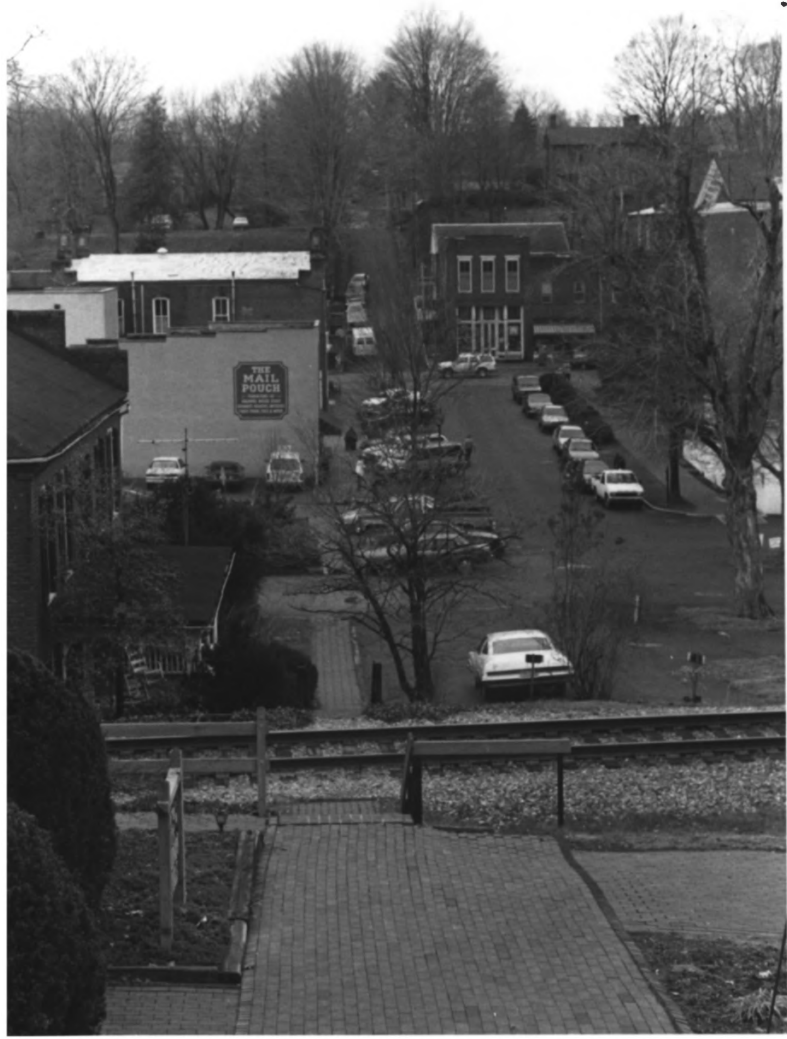

Jonesborough Historic District (Add. Doc.)
Washington Co. TN