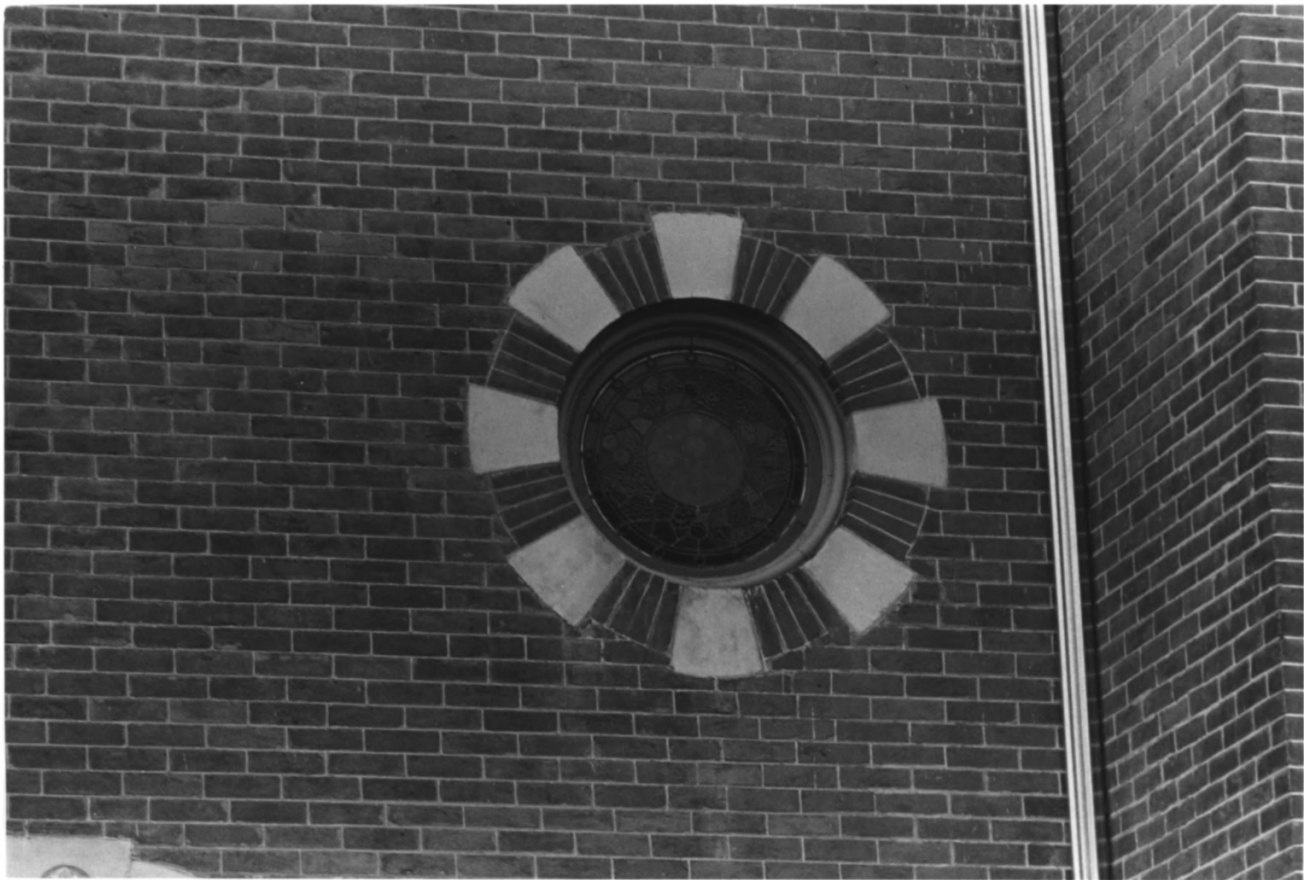

THE VINCENT HOUSE.

1024 Cass Street, La Crosse,

La Crosse County, Wisconsin.

Photograph by Don Suter, July 1985.

Negative at Area Research Center,

Univ. of Wi. at La Crosse.

View from *WEST*

Photo # *5* of *22*