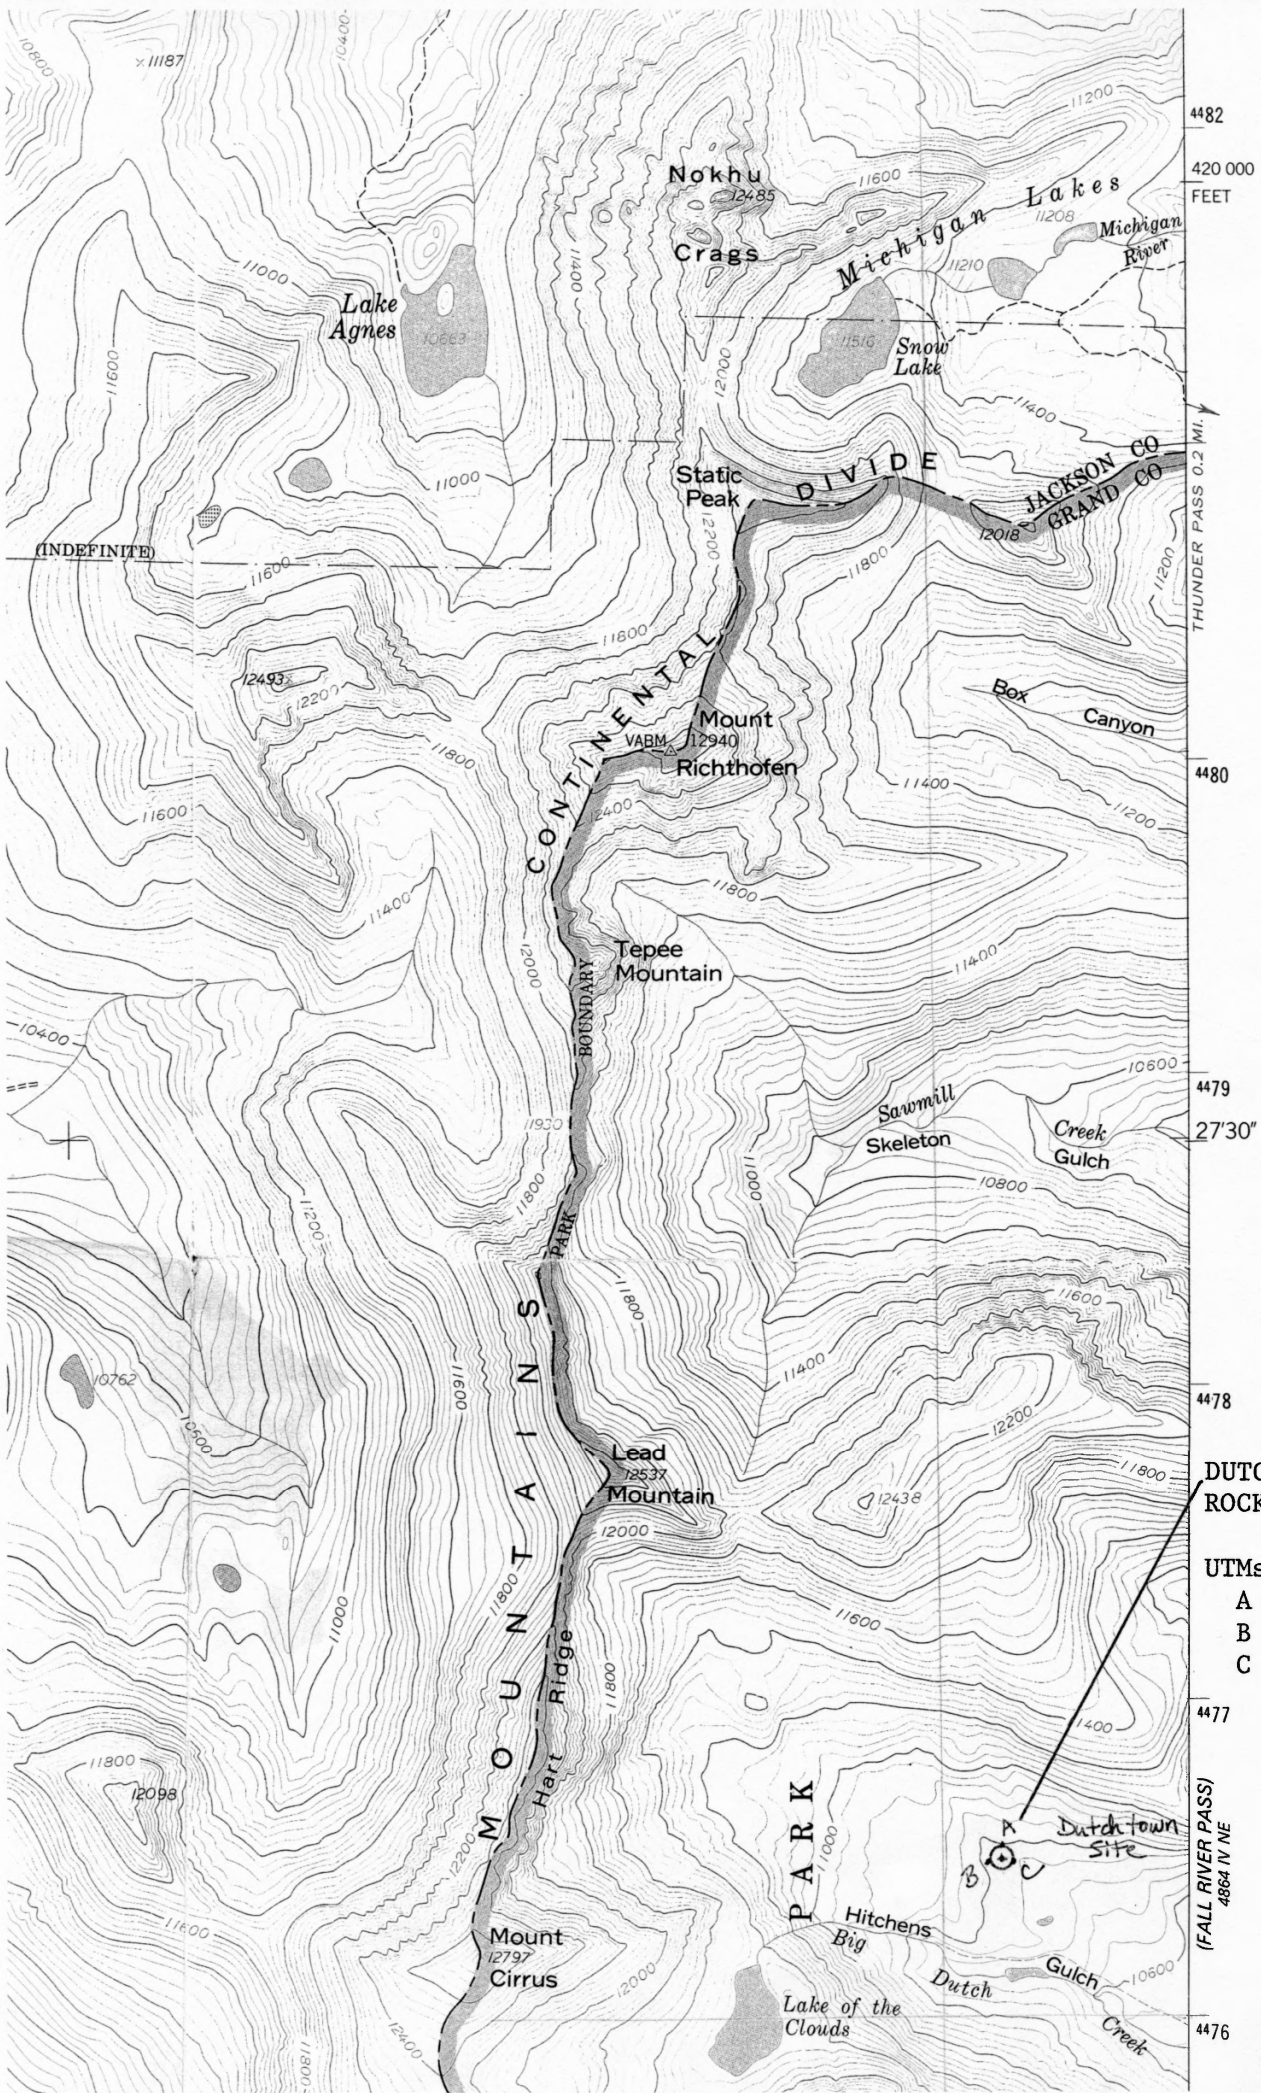

LCS No. ROMO 57 994
Photo No. _____
Subject _____
Descrip. of View _____
Location of Subject _____
Location of Negative _____
By _____ Date _____

Dutchtown (#2)
Looking west from
largest remaining
Dutchtown cabin
to Continental Divide

DUTCHTOWN
 ROCKY MOUNTAIN NATIONAL
 PARK

UTMs:
 A - 13/425195/4476540
 B - 13/425150/4476485
 C - 13/425220/4476485

(FALL RIVER PASS)
 4864 IV NE