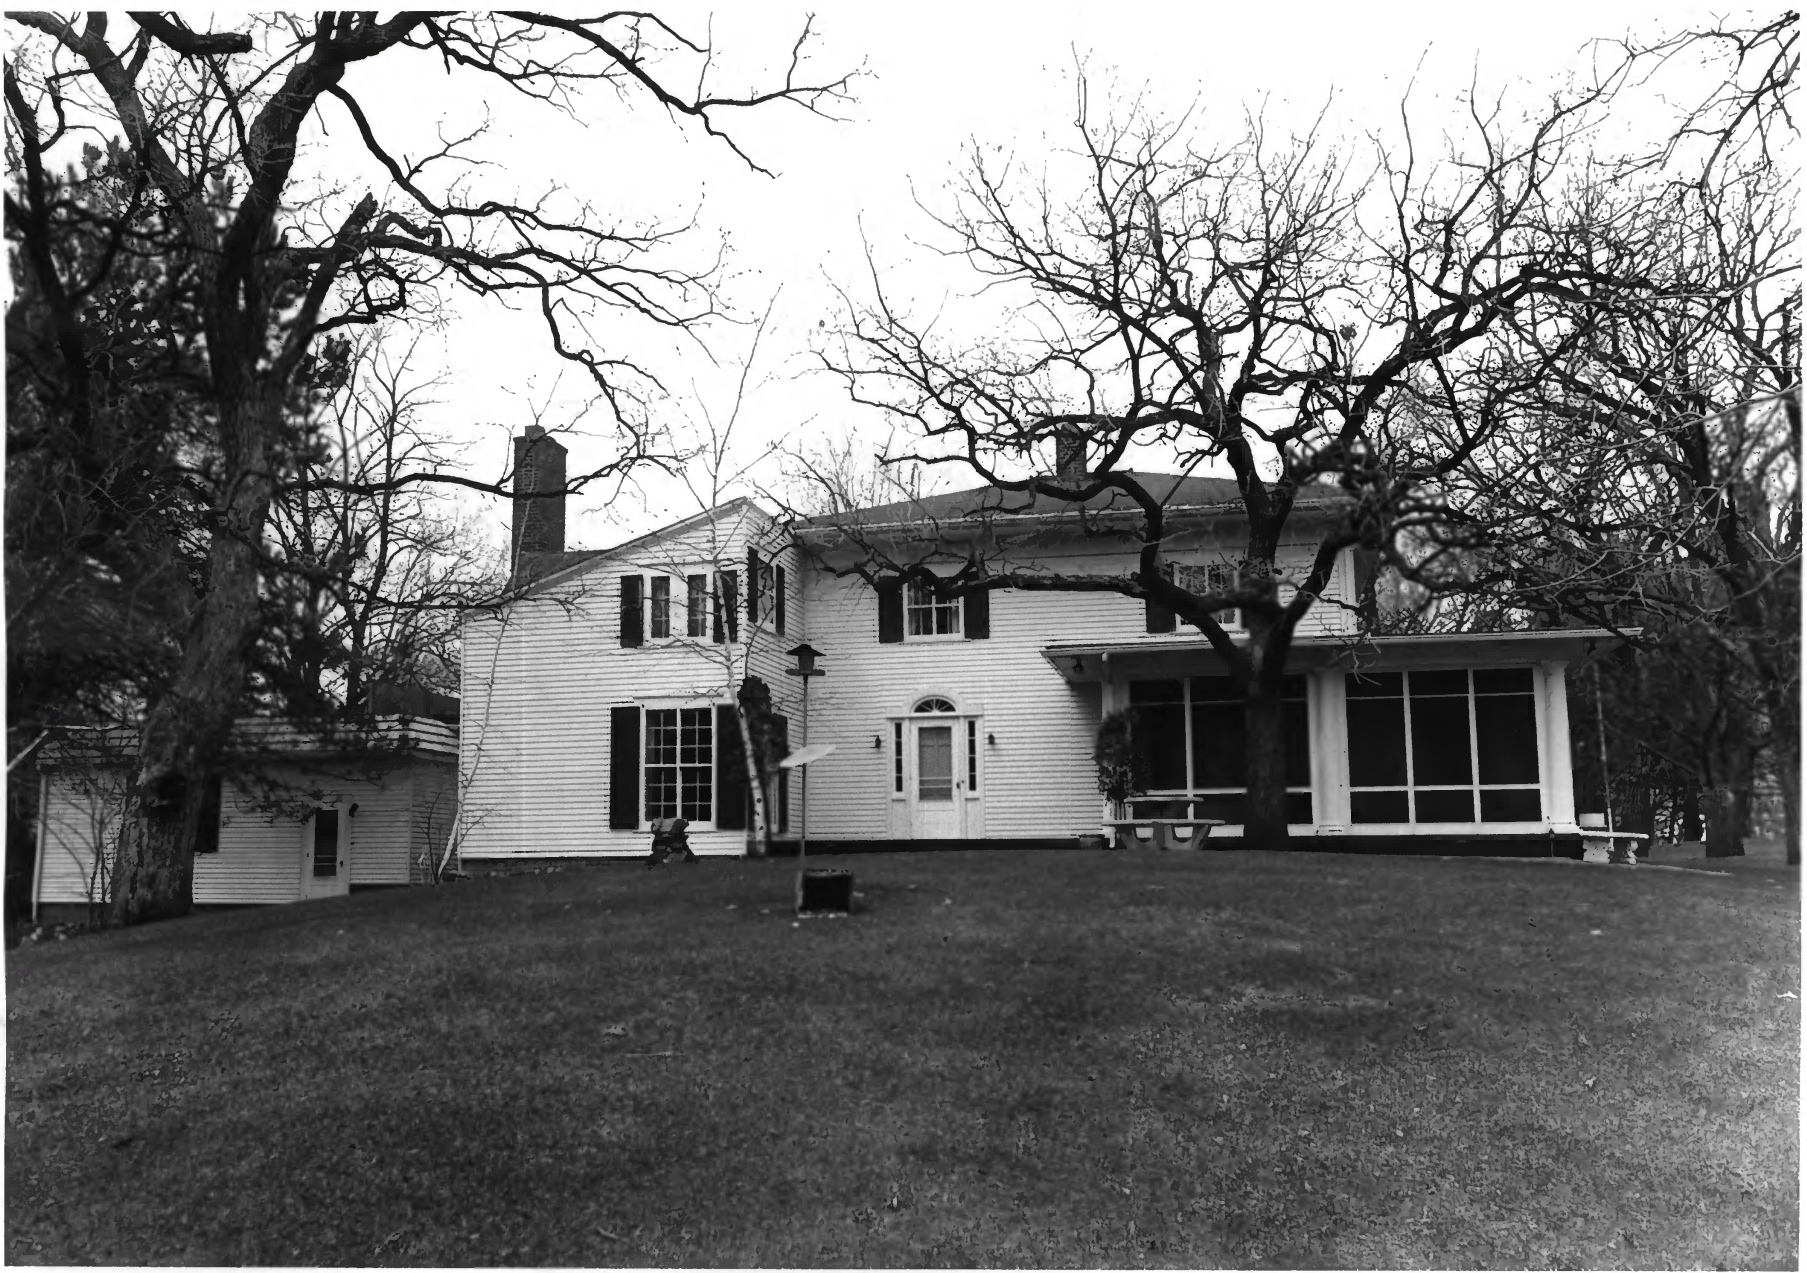

Cedar Street, St. Paul, MN 55101

Looking northeast

28625

DEC 26 *ADP*

*#4/1/5*

Woodbury House

NOV 06 1979

Anoka, Minnesota