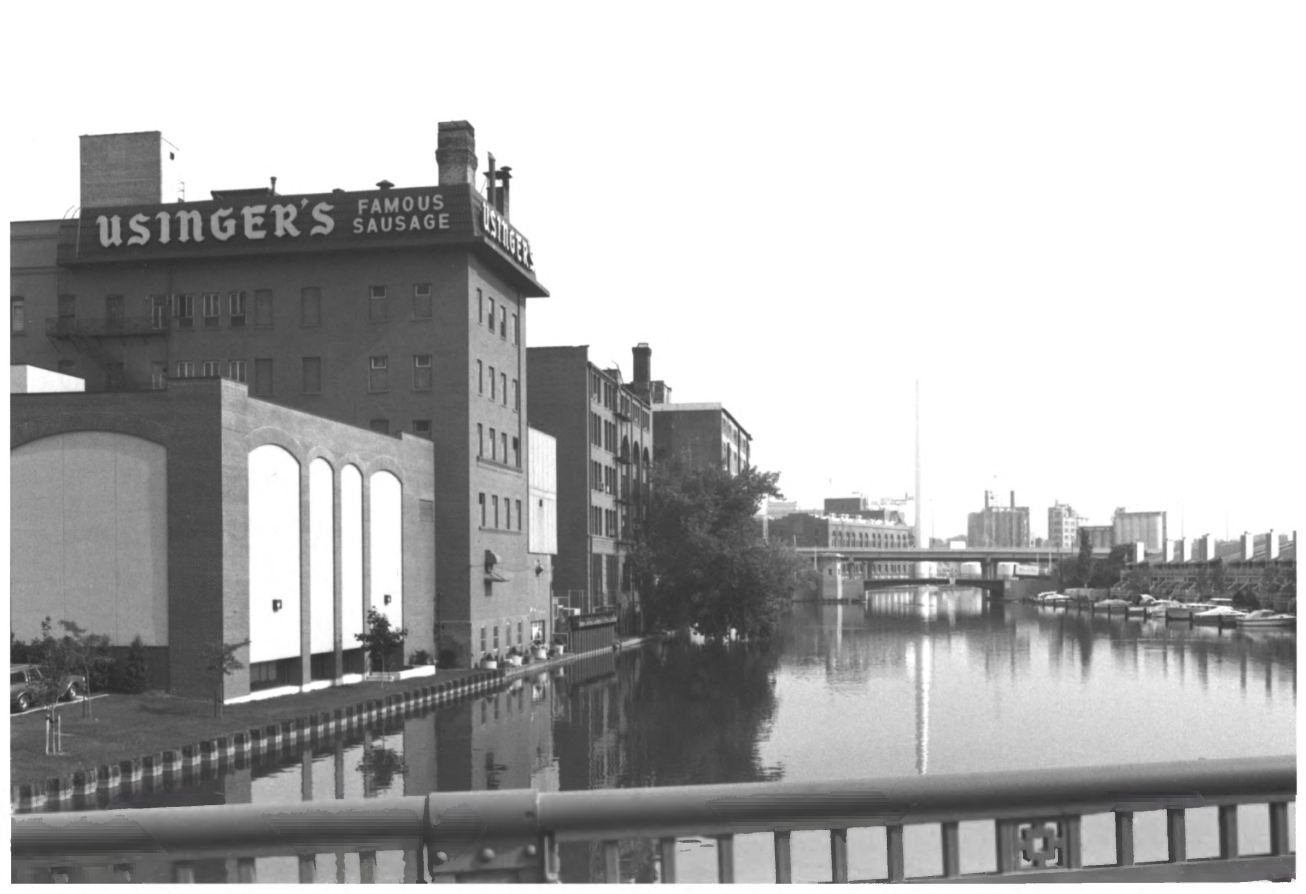

OLD WORLD THIRD STREET HISTORIC DISTRICT
South Boundary, 3rd Street at West
State Street
Milwaukee, WI Photographer Robin Wenger
August, 1986
Negative at WI State Historical Society
View from East
Photo #1 of 23

OLD WORLD THIRD STREET HISTORIC DISTRICT
South Boundary, 3rd Street at West
State Street
Milwaukee, WI Photographer Robin Wenger
August, 1986
Negative at WI State Historical Society
View from North
Photo #2 of 23

USINGER'S FAMOUS SAUSAGE

USINGER'S

OLD WORLD THIRD STREET HISTORIC DISTRICT
East Boundary, Milwaukee River at State
Street Bridge
Milwaukee, WI Photographer Robin Wenger
August, 1986
Negative at WI State Historical Society
View from South
Photo #3 of 23