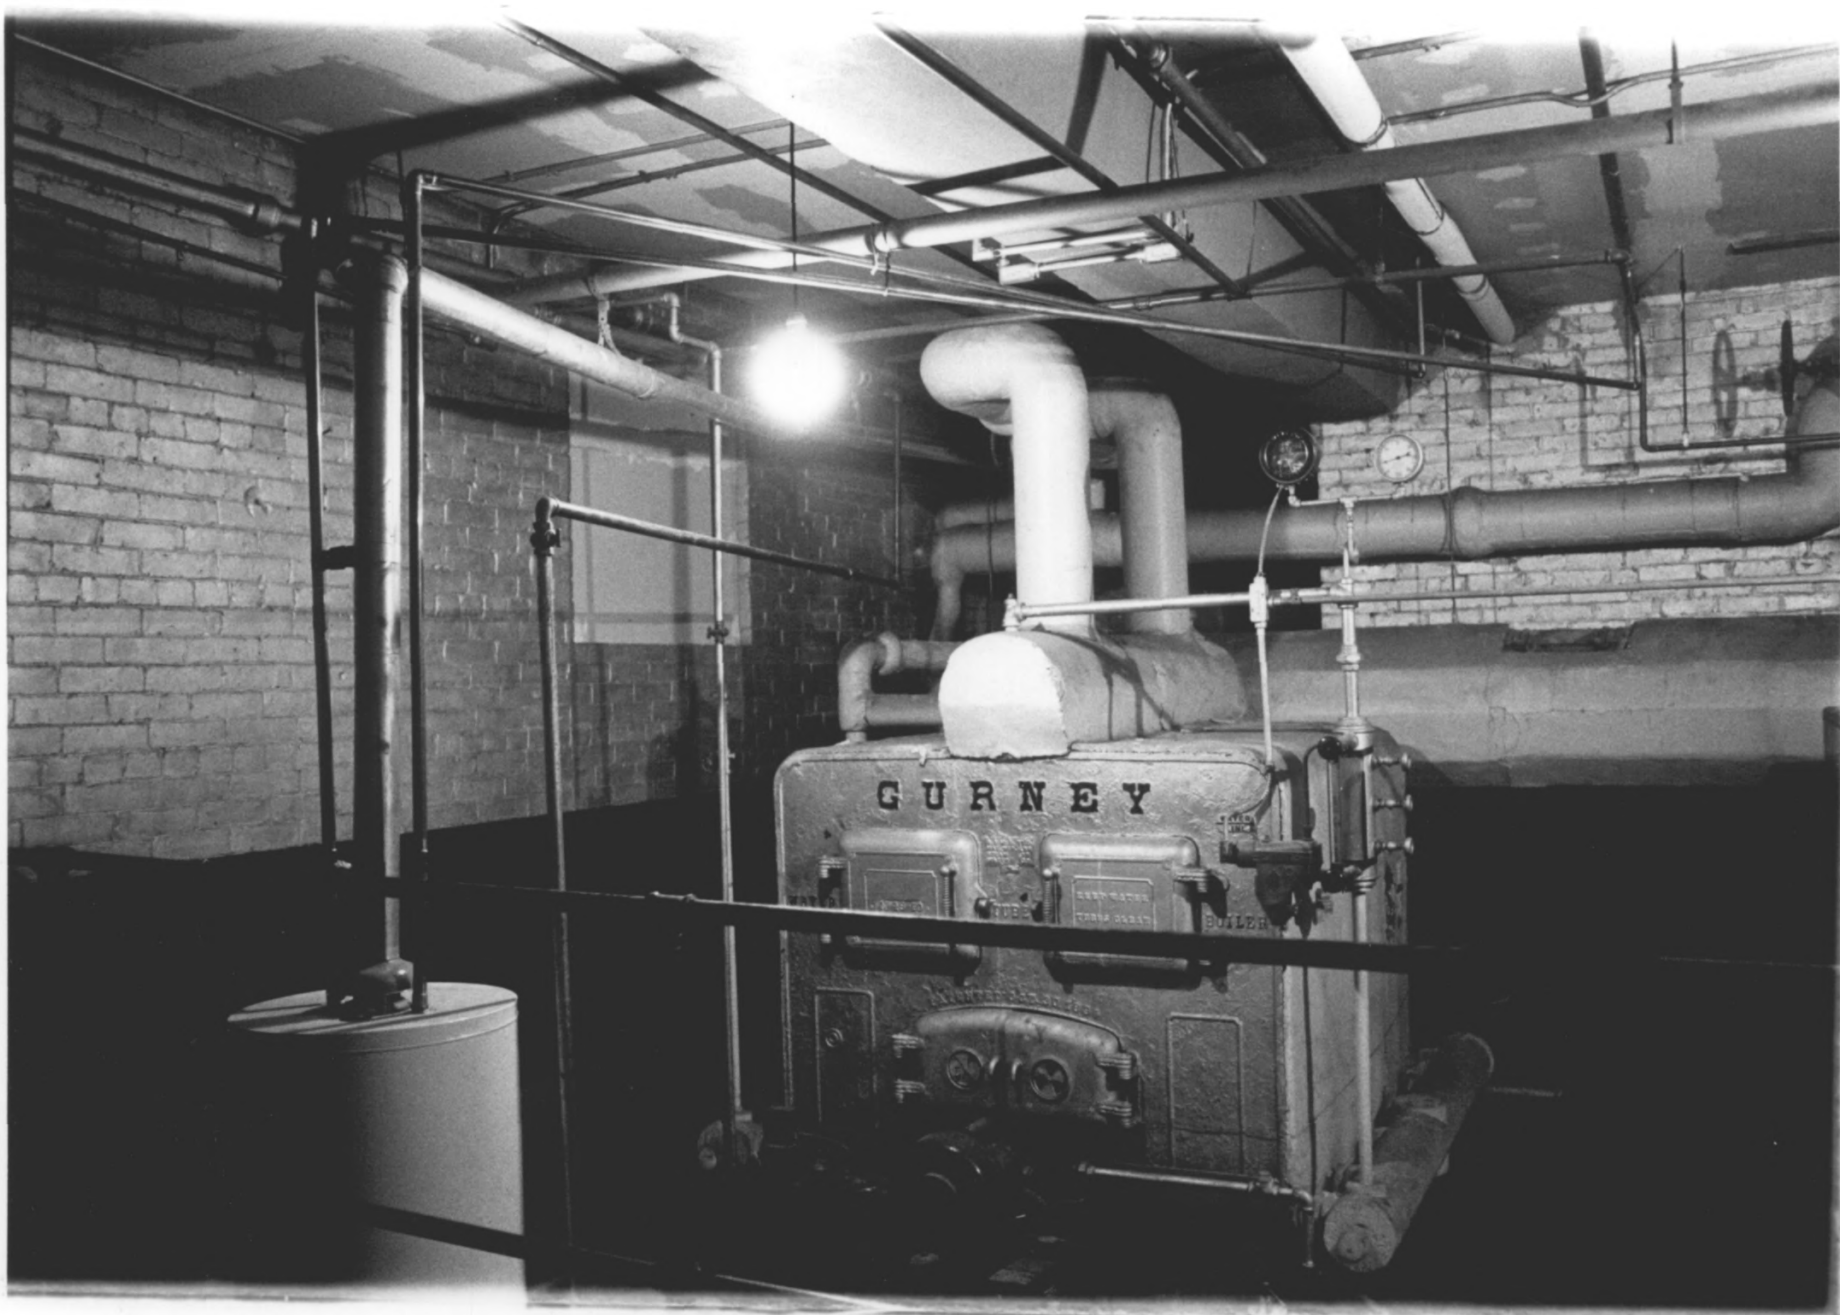

GURNEY

BOILER

HEAT WATER
TEMP. GAUGE

TEMP. GAUGE

Photograph 16

Locust Avenue School

Danbury, Conn.

Sue Bury March, 1984