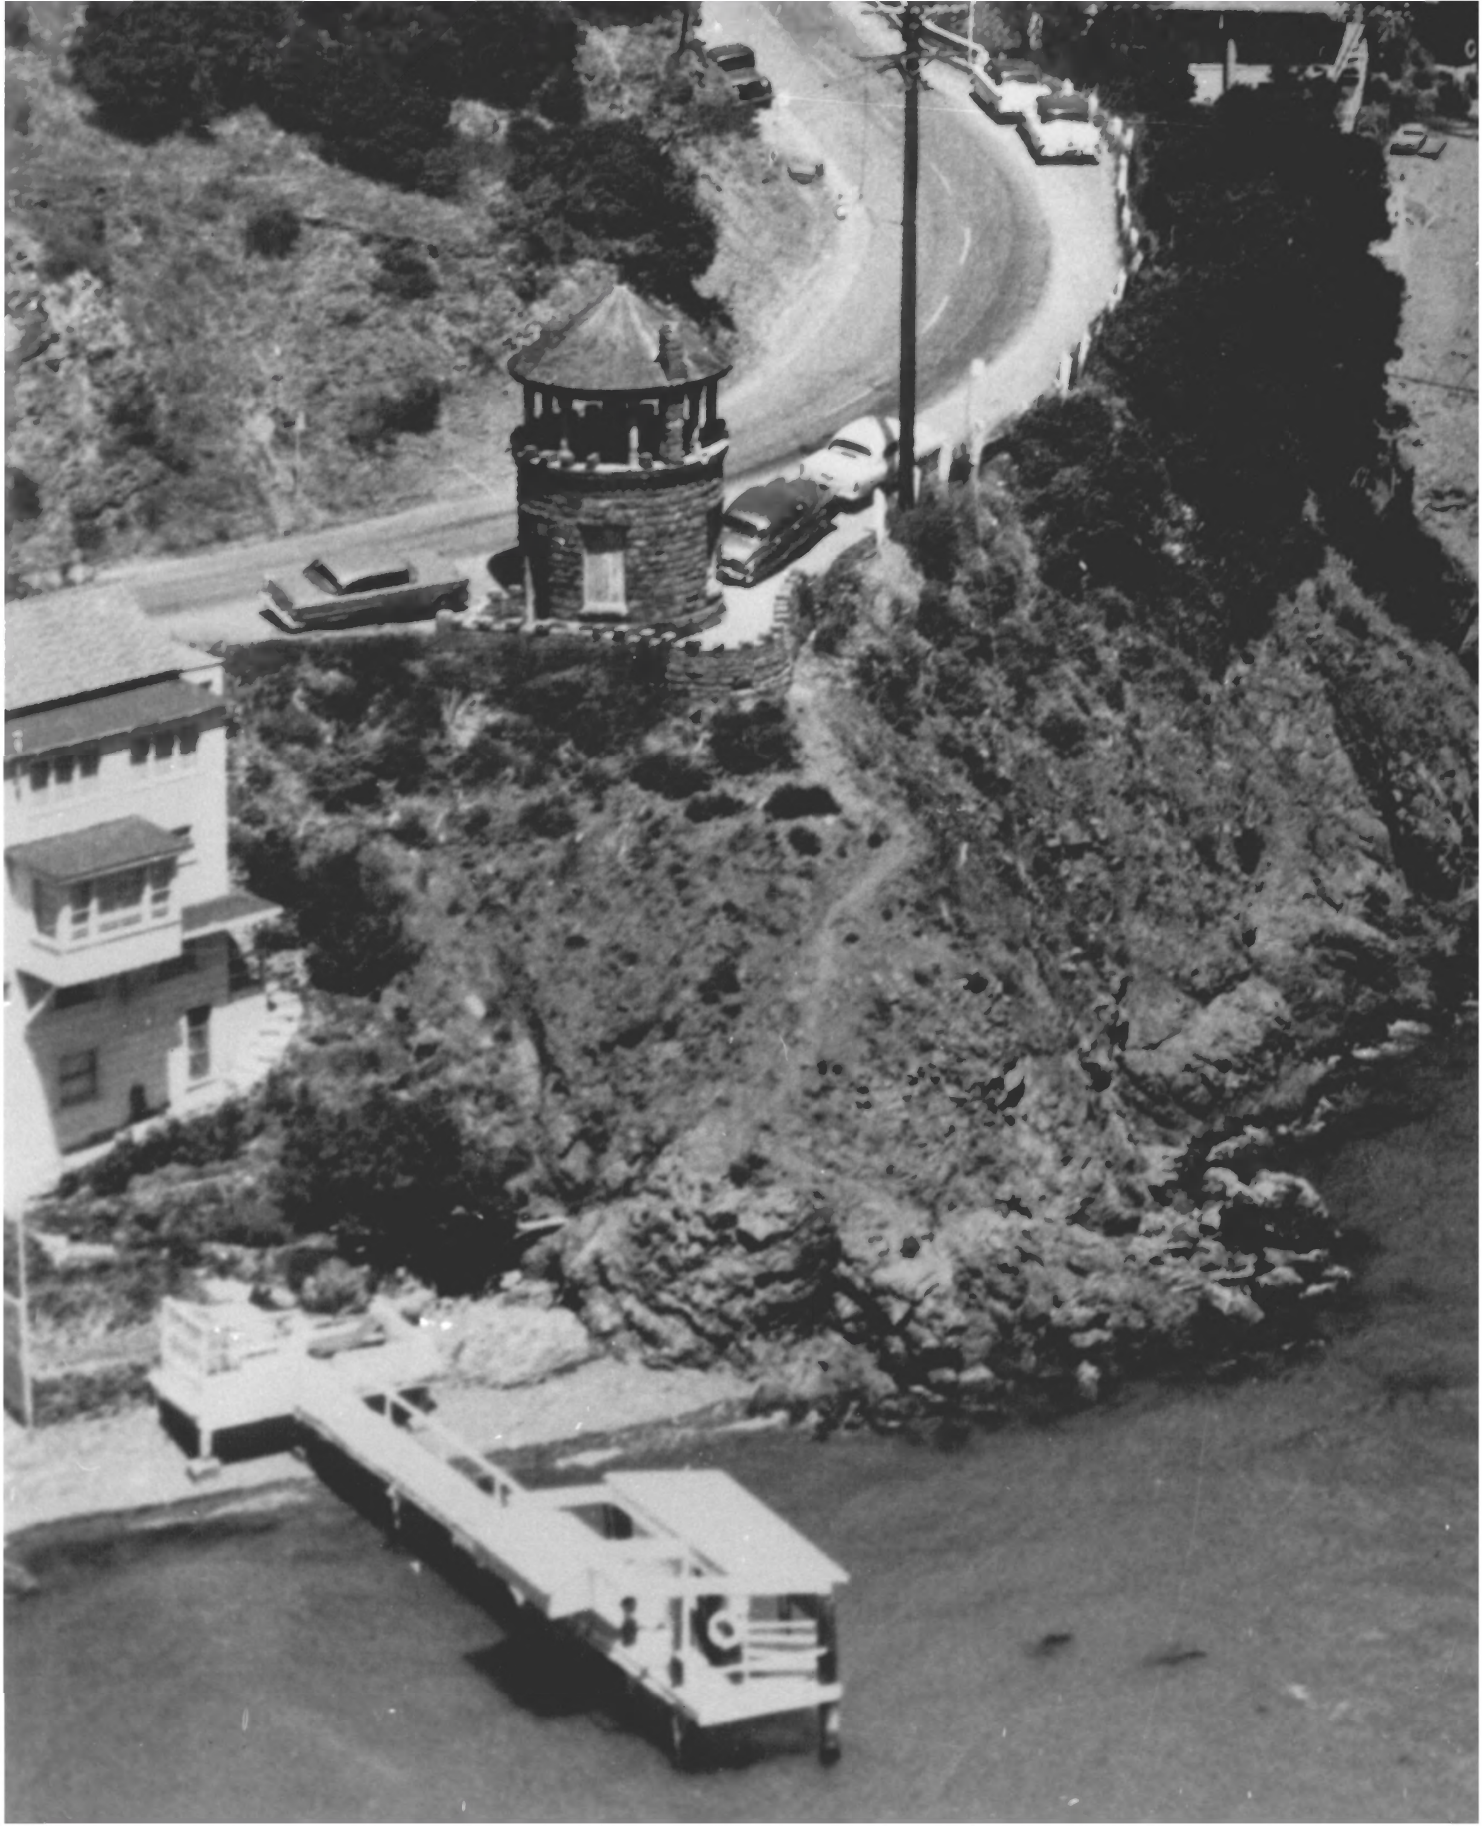

LYFORD'S STONE TOWER. Tiburon, CA

Photographer: Philip Molten *Martin Co.*

Date: Oct. 7, 1975

Negative at: Old St. Hilary's Landmark  
Museum, Tiburon, CA

View of Lyford's Stone Tower from  
waterside (south to southeast)

Photo No. 1

NOV 26 1976

DEC 2 1976

DO NOT REPRODUCE THIS  
PICTURE WITHOUT AGREE-  
MENT WITH PHOTOGRAPHER:

Philip L. Molten

Tiburon, Calif. 94920

LYFORD'S STONE TOWER. Tiburon, CA  
Photographer: B.A. Lang, Sr. *Marin Co.*  
Date: Aug. 7, 1955  
Negative at: Old St. Hilary's Landmark  
Museum, Tiburon, CA

Air view of Lyford's Stone Tower  
from south to southwest  
Photo No. 2

DEC 2 1976

NOV 26 1976

LYFORD'S STONE TOWER. Tiburon, CA  
Photographer: Philip Molten *Marin Co,*  
Date: Oct. 7, 1975  
Negative at: Old Hilary's Landmark  
Museum, Tiburon, CA

View from the north to northeast  
Photo No. 3

NOV 26 1976

DEC 2 1976

DO NOT REPRODUCE THIS  
PICTURE WITHOUT AGREE-  
MENT WITH PHOTOGRAPHER:

Philip L. Molten

Tiburon, Calif. 94920

PROPERTY OF THE NATIONAL REGISTER